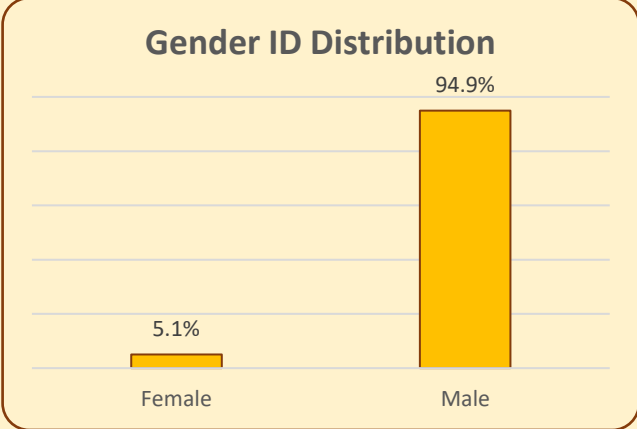

CCSO Population Demographics

In Confinement