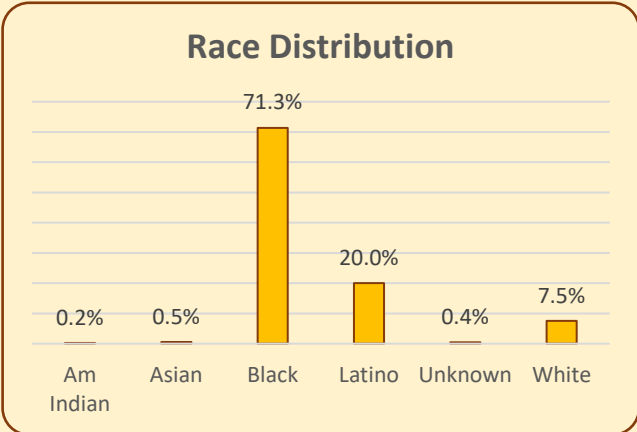

CCSO Population Demographics

In Confinement