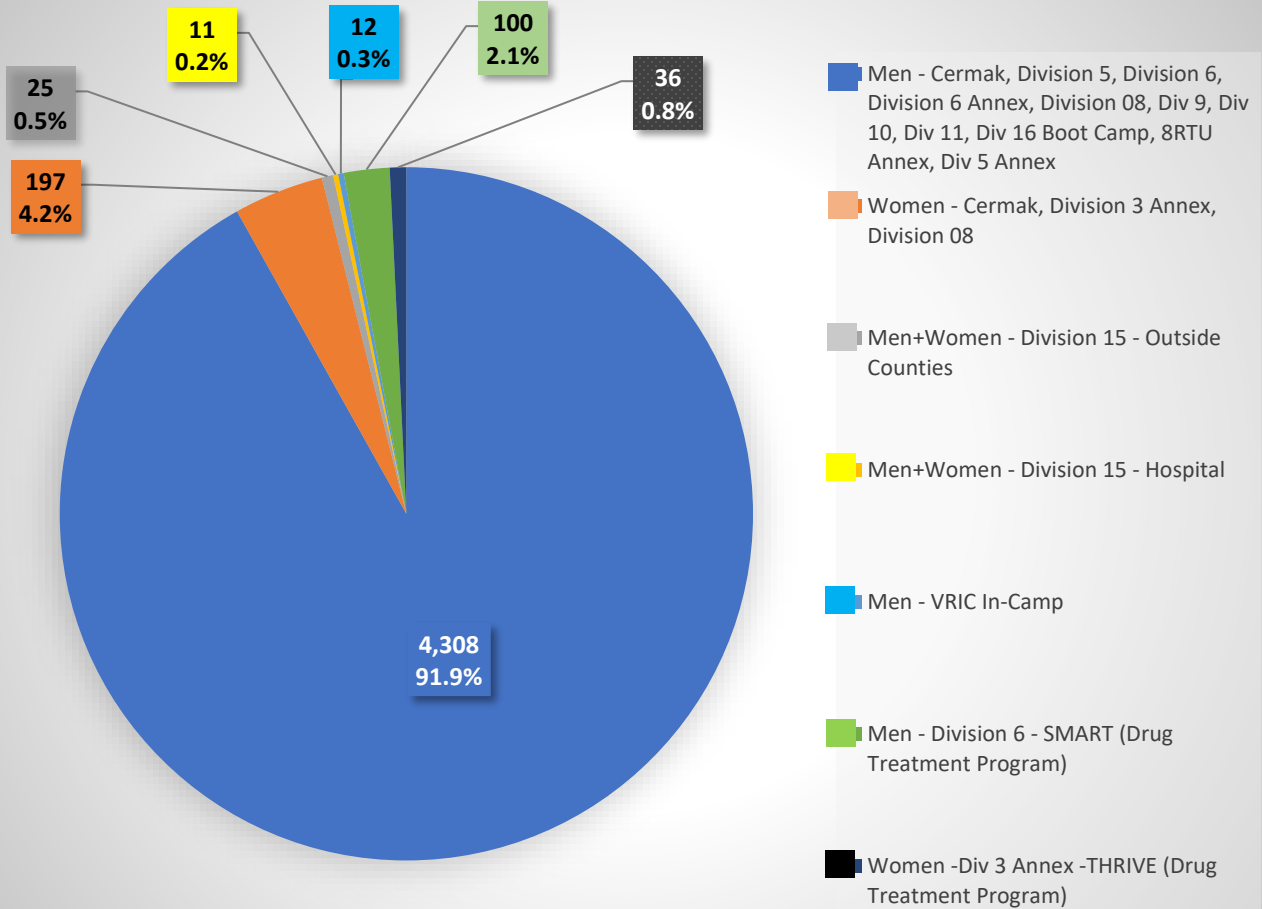

Sheriff's Daily Report

3/15/2024

Under the Custody of the Sheriff	
Total Male and Female	6,307
Jail Population	4,689
Community Corrections	1,618

Jail Population - Behind the Walls

Sheriff's Daily Report

3/15/2024

CCSO Population Demographics

In Confinement

Community Corrections