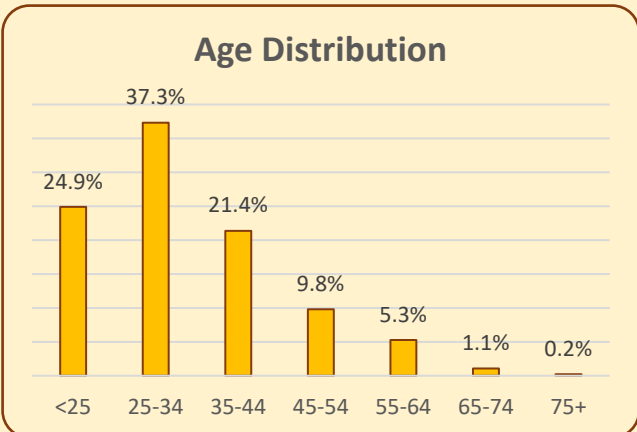

CCSO Population Demographics

In Confinement