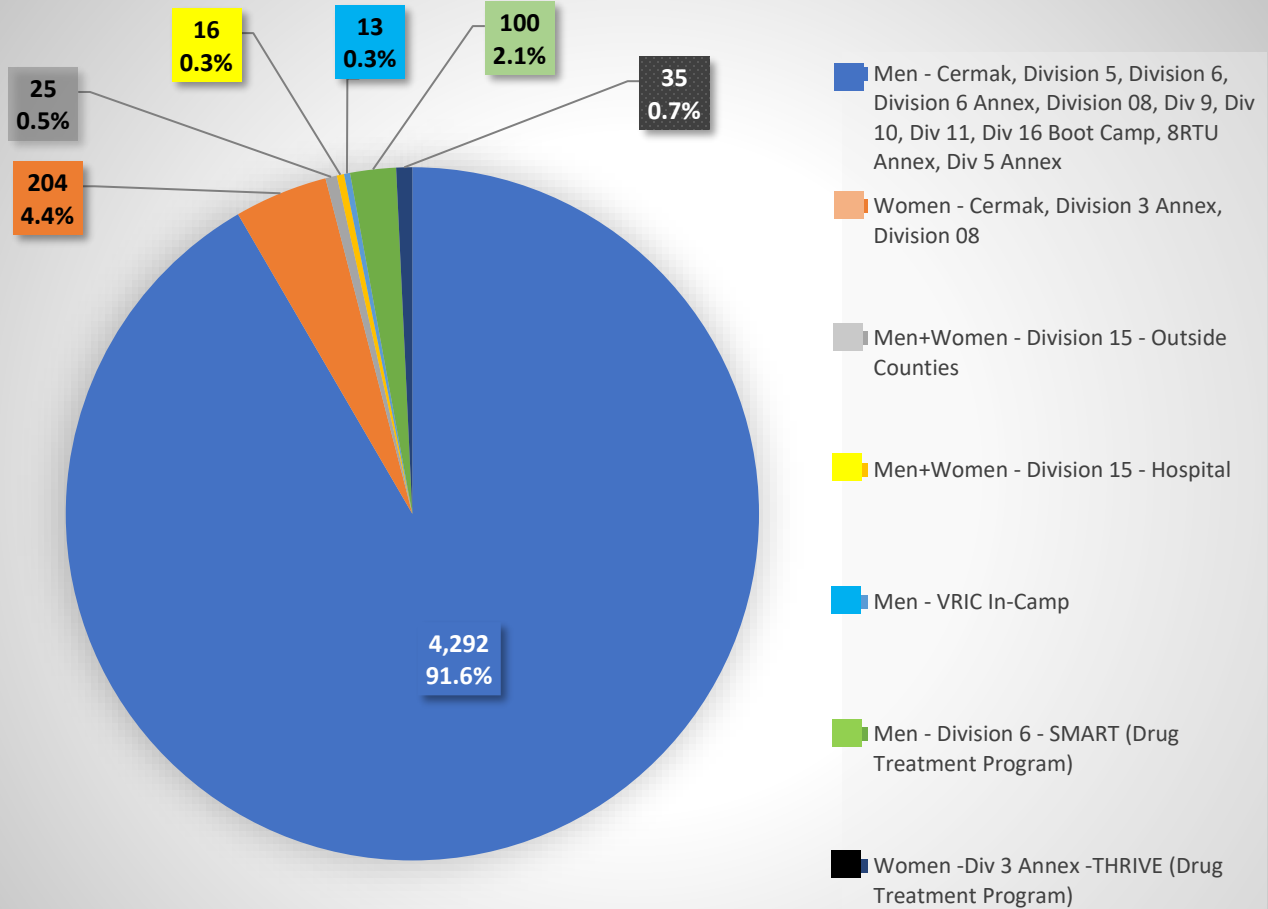

# Sheriff's Daily Report

3/12/2024

Under the Custody of the Sheriff	
<b>Total Male and Female</b>	<b>6,307</b>
Jail Population	4,685
Community Corrections	1,622

## Jail Population - Behind the Walls

## CCSO Population Demographics