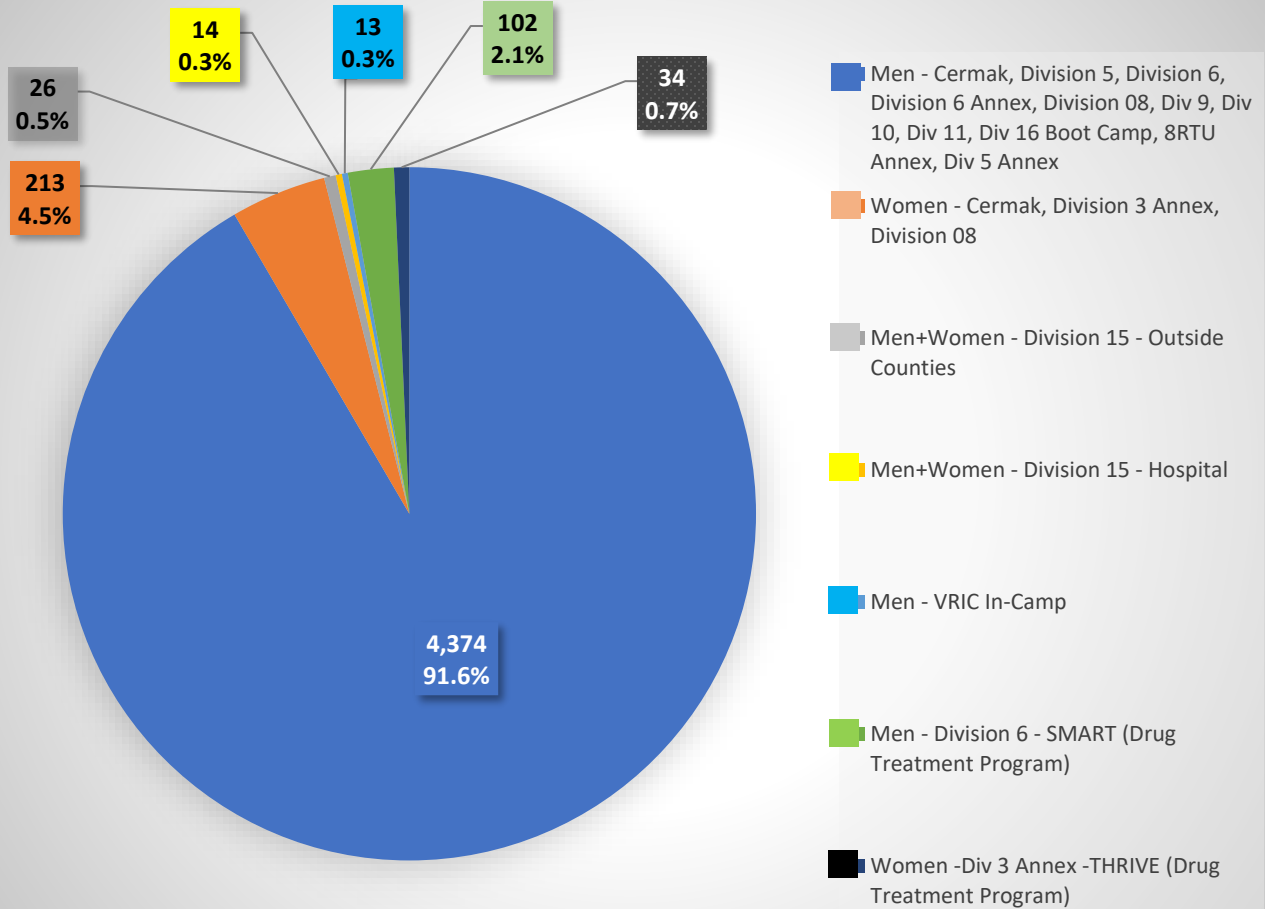

Sheriff's Daily Report

3/11/2024

Under the Custody of the Sheriff	
Total Male and Female	6,398
Jail Population	4,776
Community Corrections	1,622

Jail Population - Behind the Walls

Sheriff's Daily Report

3/11/2024

CCSO Population Demographics