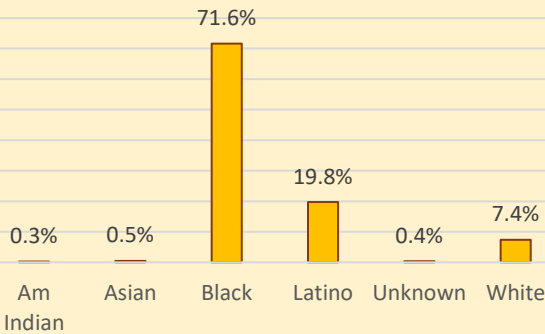

Sheriff's Daily Report

3/10/2024

Under the Custody of the Sheriff	
Total Male and Female	6,360
Jail Population	4,740
Community Corrections	1,620

Jail Population - Behind the Walls

Sheriff's Daily Report

3/10/2024

CCSO Population Demographics

In Confinement

Gender ID Distribution

Race Distribution

Age Distribution

Community Corrections

Gender ID Distribution

Race Distribution

Age Distribution