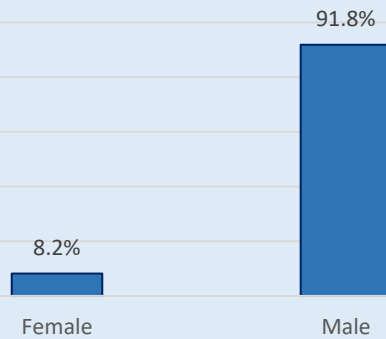

Sheriff's Daily Report

3/10/2024

Under the Custody of the Sheriff	
Total Male and Female	6,360
Jail Population	4,740
Community Corrections	1,620

Jail Population - Behind the Walls

Sheriff's Daily Report

3/10/2024

CCSO Population Demographics

In Confinement

Gender ID Distribution

Race Distribution

Age Distribution

Community Corrections

Gender ID Distribution

Race Distribution

Age Distribution