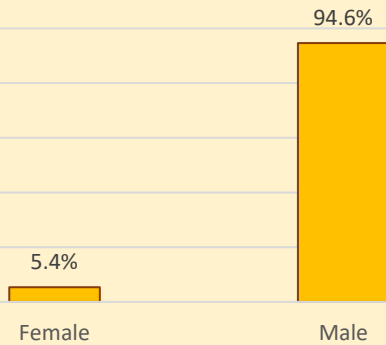

Sheriff's Daily Report

3/10/2024

Under the Custody of the Sheriff	
Total Male and Female	6,360
Jail Population	4,740
Community Corrections	1,620

Jail Population - Behind the Walls

Sheriff's Daily Report

3/10/2024

CCSO Population Demographics

In Confinement

Gender ID Distribution

Race Distribution

Age Distribution

Community Corrections

Gender ID Distribution

Race Distribution

Age Distribution