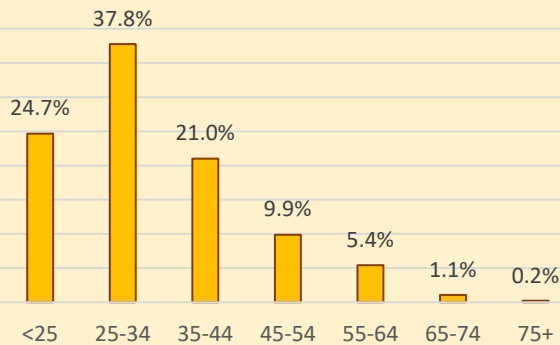

Sheriff's Daily Report

3/10/2024

Under the Custody of the Sheriff	
Total Male and Female	6,360
Jail Population	4,740
Community Corrections	1,620

Jail Population - Behind the Walls

Sheriff's Daily Report

3/10/2024

CCSO Population Demographics

In Confinement

Gender ID Distribution

Race Distribution

Age Distribution

Community Corrections

Gender ID Distribution

Race Distribution

Age Distribution