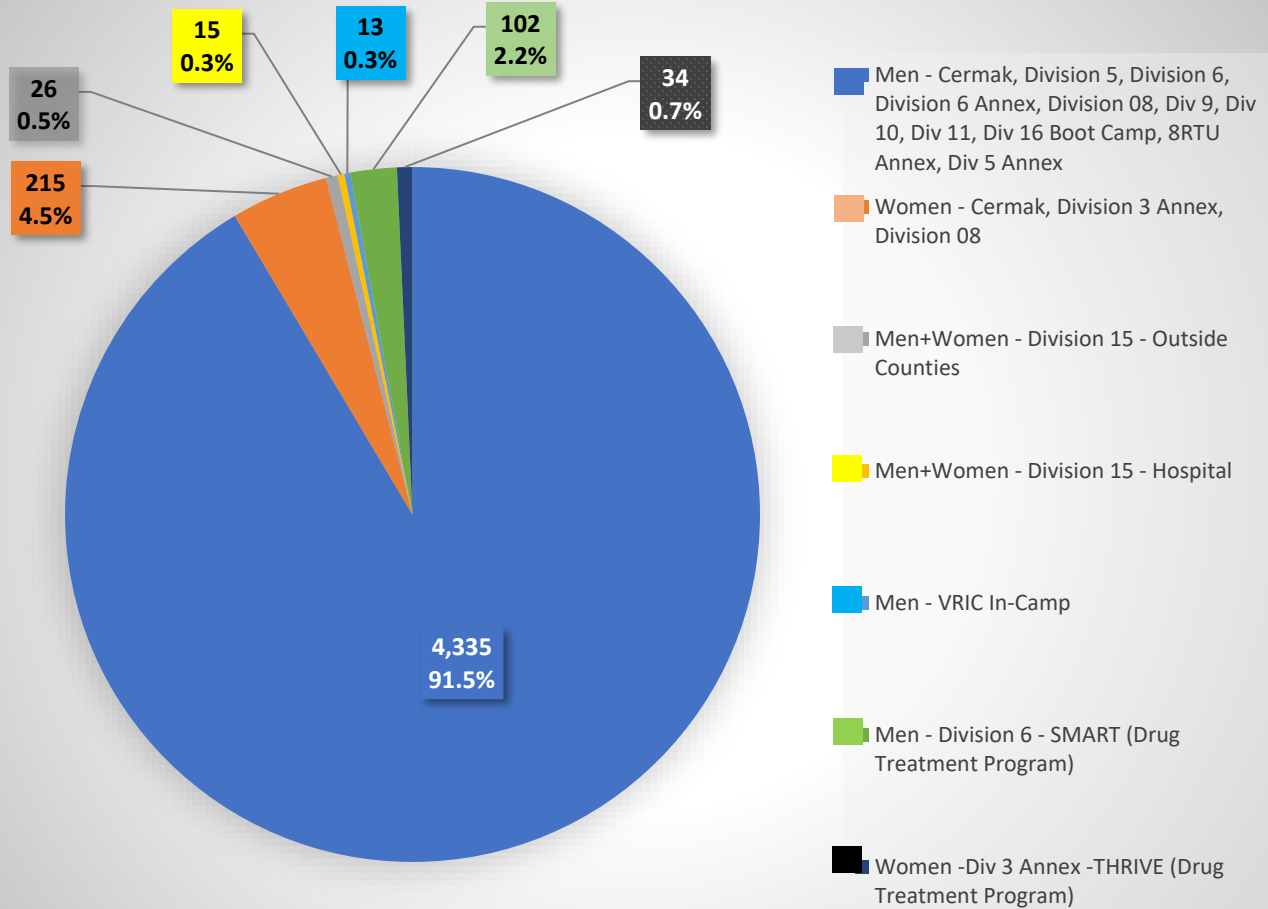

Sheriff's Daily Report

3/10/2024

Under the Custody of the Sheriff	
Total Male and Female	6,360
Jail Population	4,740
Community Corrections	1,620

Jail Population - Behind the Walls

Sheriff's Daily Report

3/10/2024

CCSO Population Demographics

In Confinement

Gender ID Distribution

Race Distribution

Age Distribution

Community Corrections

Gender ID Distribution

Race Distribution

Age Distribution