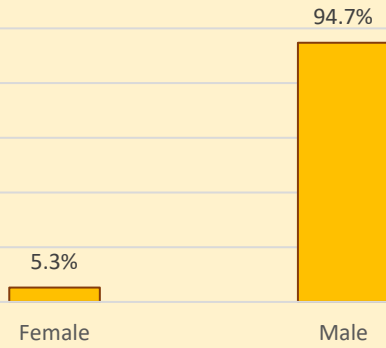

Sheriff's Daily Report

3/9/2024

Under the Custody of the Sheriff	
Total Male and Female	6,325
Jail Population	4,709
Community Corrections	1,616

Jail Population - Behind the Walls

Sheriff's Daily Report

3/9/2024

CCSO Population Demographics

In Confinement

Gender ID Distribution

Race Distribution

Age Distribution

Community Corrections

Gender ID Distribution

Race Distribution

Age Distribution