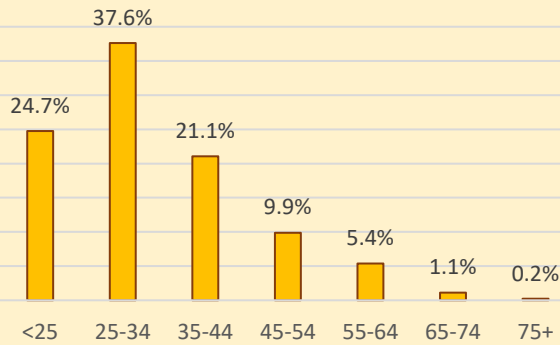

Sheriff's Daily Report

3/9/2024

Under the Custody of the Sheriff	
Total Male and Female	6,325
Jail Population	4,709
Community Corrections	1,616

Jail Population - Behind the Walls

Sheriff's Daily Report

3/9/2024

CCSO Population Demographics

In Confinement

Gender ID Distribution

Race Distribution

Age Distribution

Community Corrections

Gender ID Distribution

Race Distribution

Age Distribution