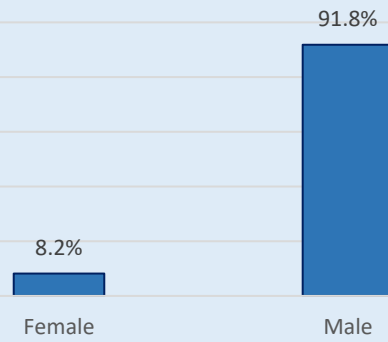

Sheriff's Daily Report

3/9/2024

Under the Custody of the Sheriff	
Total Male and Female	6,325
Jail Population	4,709
Community Corrections	1,616

Jail Population - Behind the Walls

Sheriff's Daily Report

3/9/2024

CCSO Population Demographics

In Confinement

Gender ID Distribution

Race Distribution

Age Distribution

Community Corrections

Gender ID Distribution

Race Distribution

Age Distribution