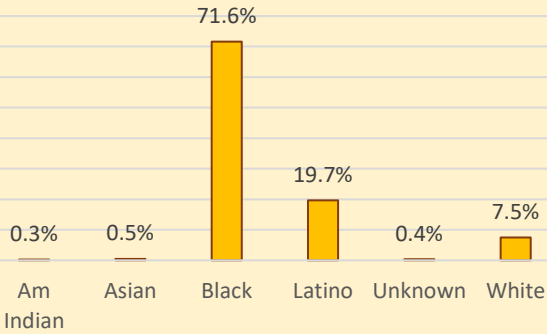

Sheriff's Daily Report

3/9/2024

Under the Custody of the Sheriff	
Total Male and Female	6,325
Jail Population	4,709
Community Corrections	1,616

Jail Population - Behind the Walls

Sheriff's Daily Report

3/9/2024

CCSO Population Demographics

In Confinement

Gender ID Distribution

Race Distribution

Age Distribution

Community Corrections

Gender ID Distribution

Race Distribution

Age Distribution