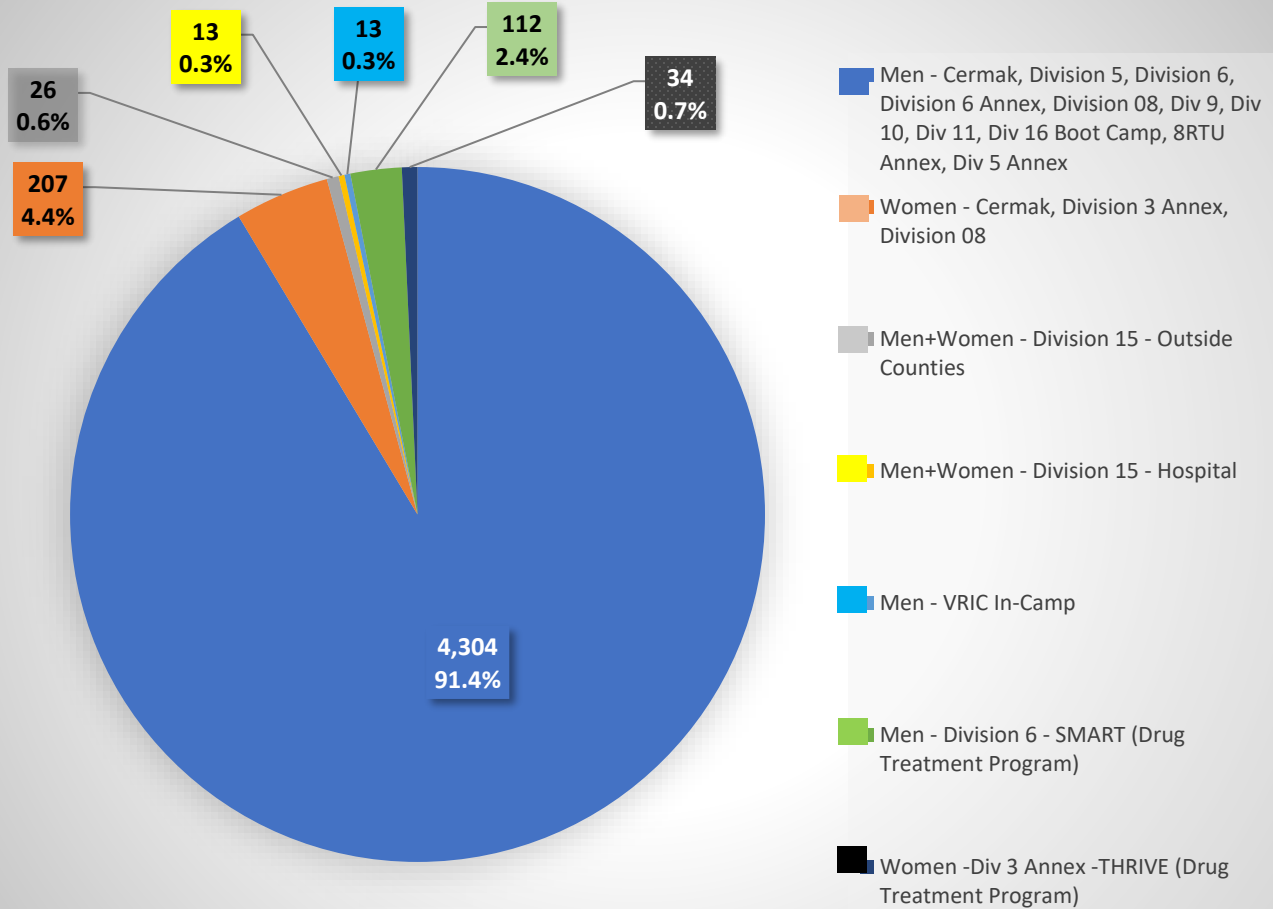

Sheriff's Daily Report

3/9/2024

Under the Custody of the Sheriff	
Total Male and Female	6,325
Jail Population	4,709
Community Corrections	1,616

Jail Population - Behind the Walls

Sheriff's Daily Report

3/9/2024

CCSO Population Demographics

In Confinement

Gender ID Distribution

Race Distribution

Age Distribution

Community Corrections

Gender ID Distribution

Race Distribution

Age Distribution