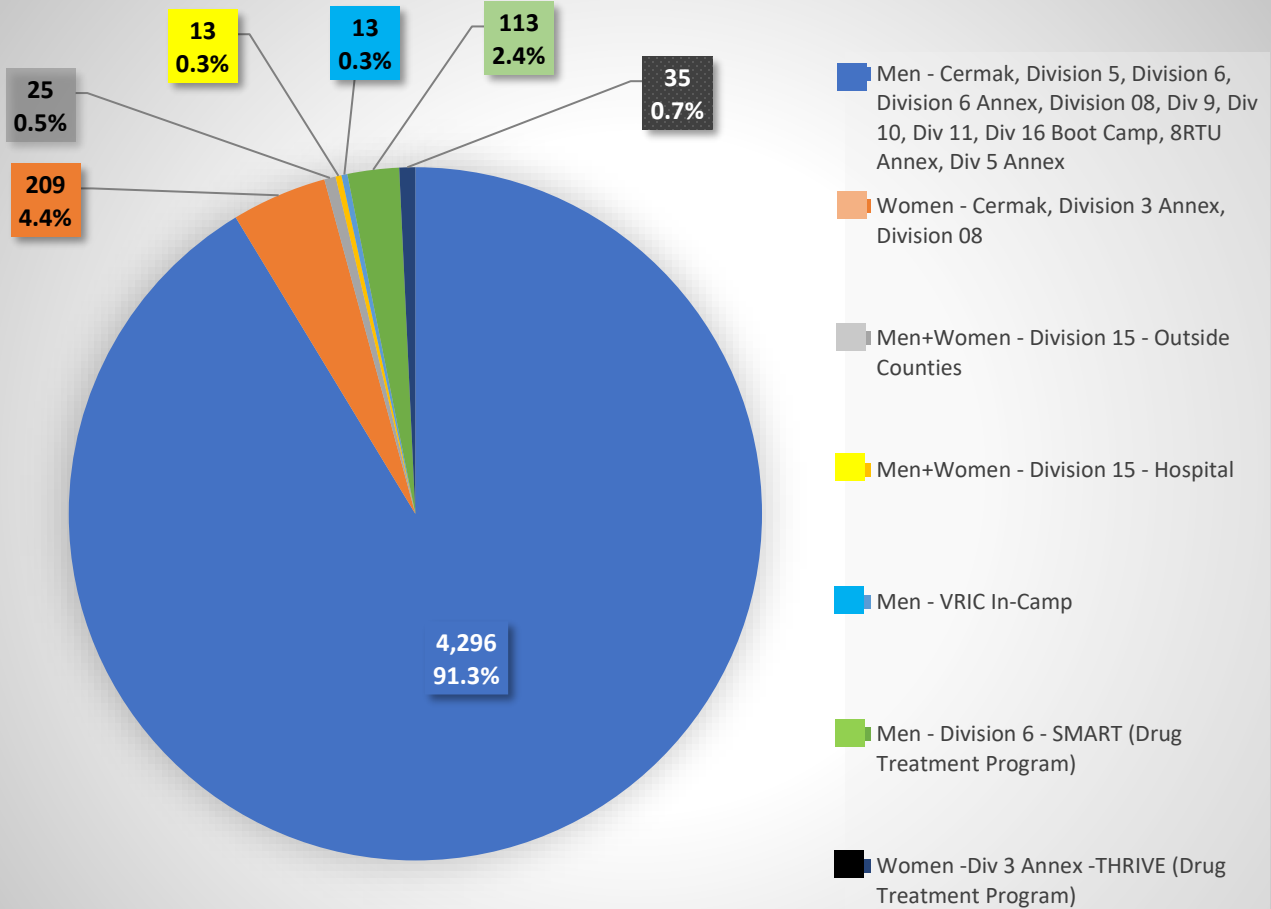

# Sheriff's Daily Report

3/8/2024

| Under the Custody of the Sheriff |              |
|----------------------------------|--------------|
| <b>Total Male and Female</b>     | <b>6,314</b> |
| Jail Population                  | 4,704        |
| Community Corrections            | 1,610        |

## Jail Population - Behind the Walls

## CCSO Population Demographics