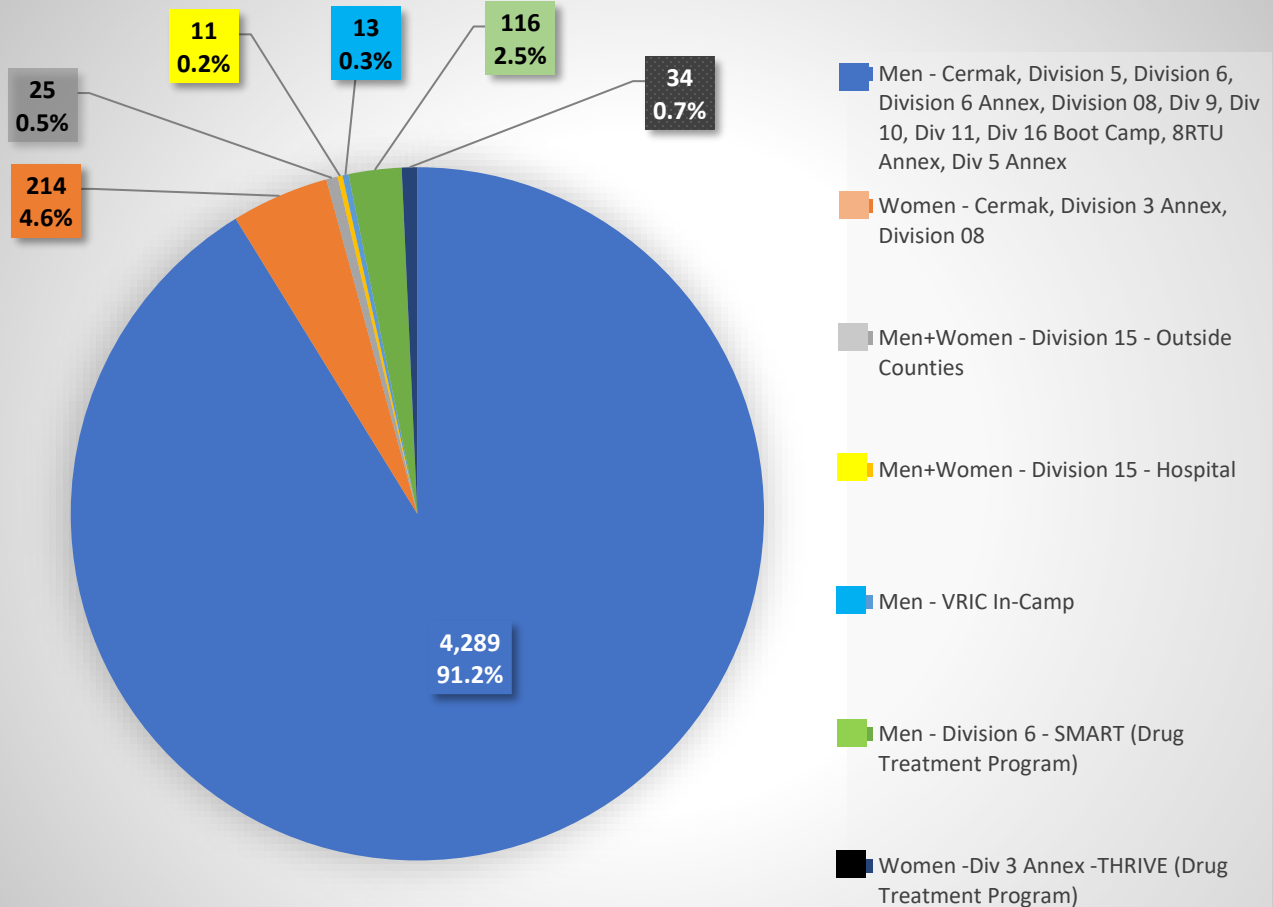

Sheriff's Daily Report

3/7/2024

| Under the Custody of the Sheriff | |
|----------------------------------|-------|
| Total Male and Female | 6,322 |
| Jail Population | 4,702 |
| Community Corrections | 1,620 |

Jail Population - Behind the Walls

Sheriff's Daily Report

3/7/2024

CCSO Population Demographics

In Confinement

Gender ID Distribution

Race Distribution

Age Distribution

Community Corrections

Gender ID Distribution

Race Distribution

Age Distribution