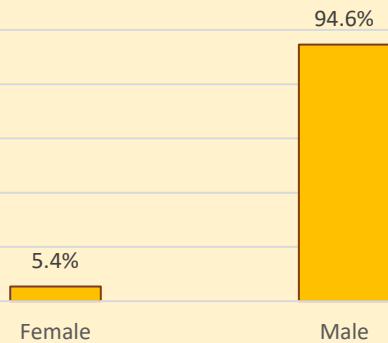

Sheriff's Daily Report

3/7/2024

| Under the Custody of the Sheriff | |
|----------------------------------|-------|
| Total Male and Female | 6,322 |
| Jail Population | 4,702 |
| Community Corrections | 1,620 |

Jail Population - Behind the Walls

Sheriff's Daily Report

3/7/2024

CCSO Population Demographics

In Confinement

Gender ID Distribution

Race Distribution

Age Distribution

Community Corrections

Gender ID Distribution

Race Distribution

Age Distribution