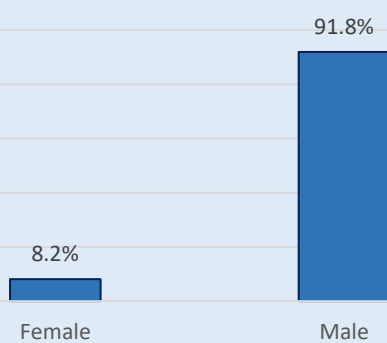

Sheriff's Daily Report

3/7/2024

| Under the Custody of the Sheriff | |
|----------------------------------|-------|
| Total Male and Female | 6,322 |
| Jail Population | 4,702 |
| Community Corrections | 1,620 |

Jail Population - Behind the Walls

Sheriff's Daily Report

3/7/2024

CCSO Population Demographics

In Confinement

Gender ID Distribution

Race Distribution

Age Distribution

Community Corrections

Gender ID Distribution

Race Distribution

Age Distribution