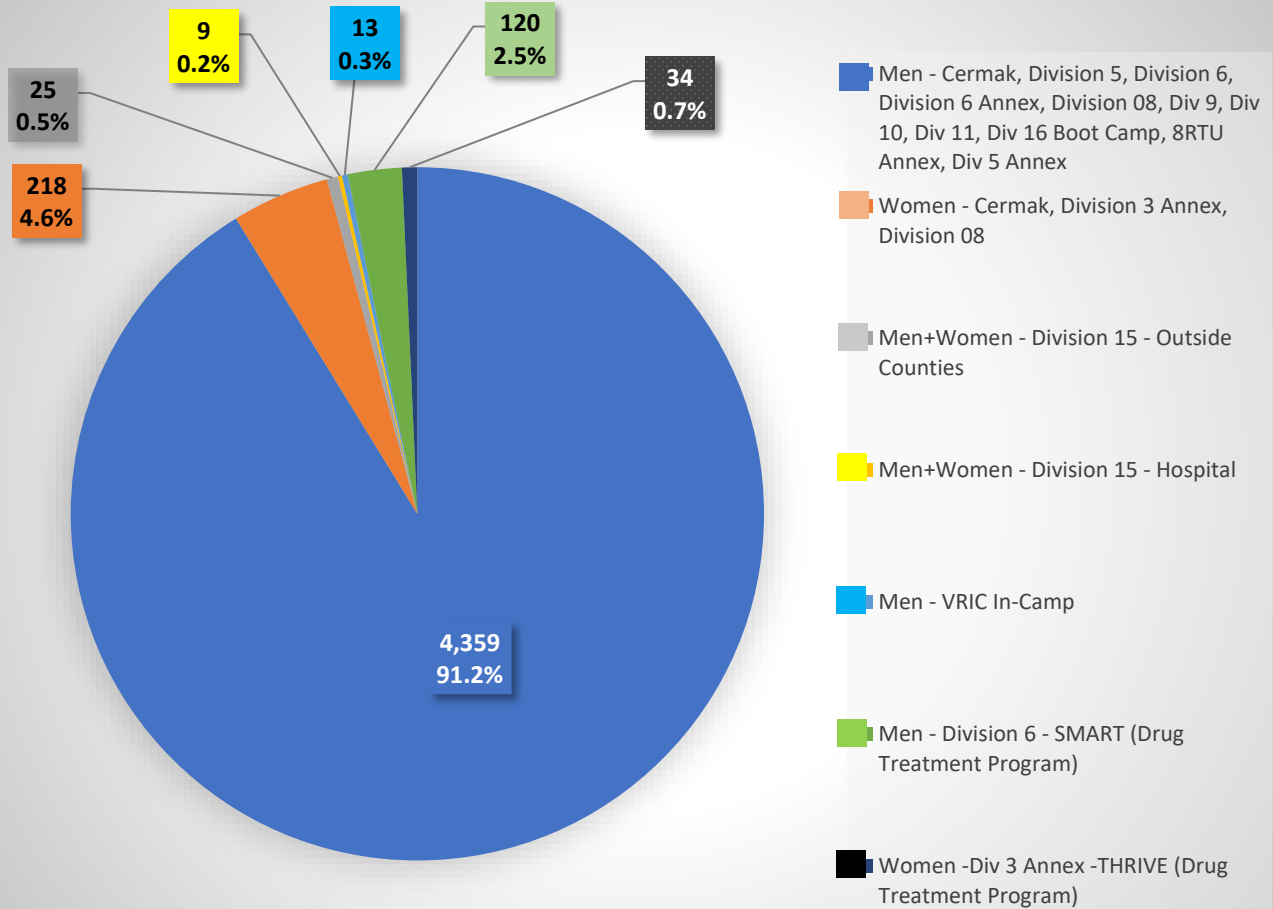

Sheriff's Daily Report

3/6/2024

Under the Custody of the Sheriff	
Total Male and Female	6,399
Jail Population	4,778
Community Corrections	1,621

Jail Population - Behind the Walls

Sheriff's Daily Report

3/6/2024

CCSO Population Demographics