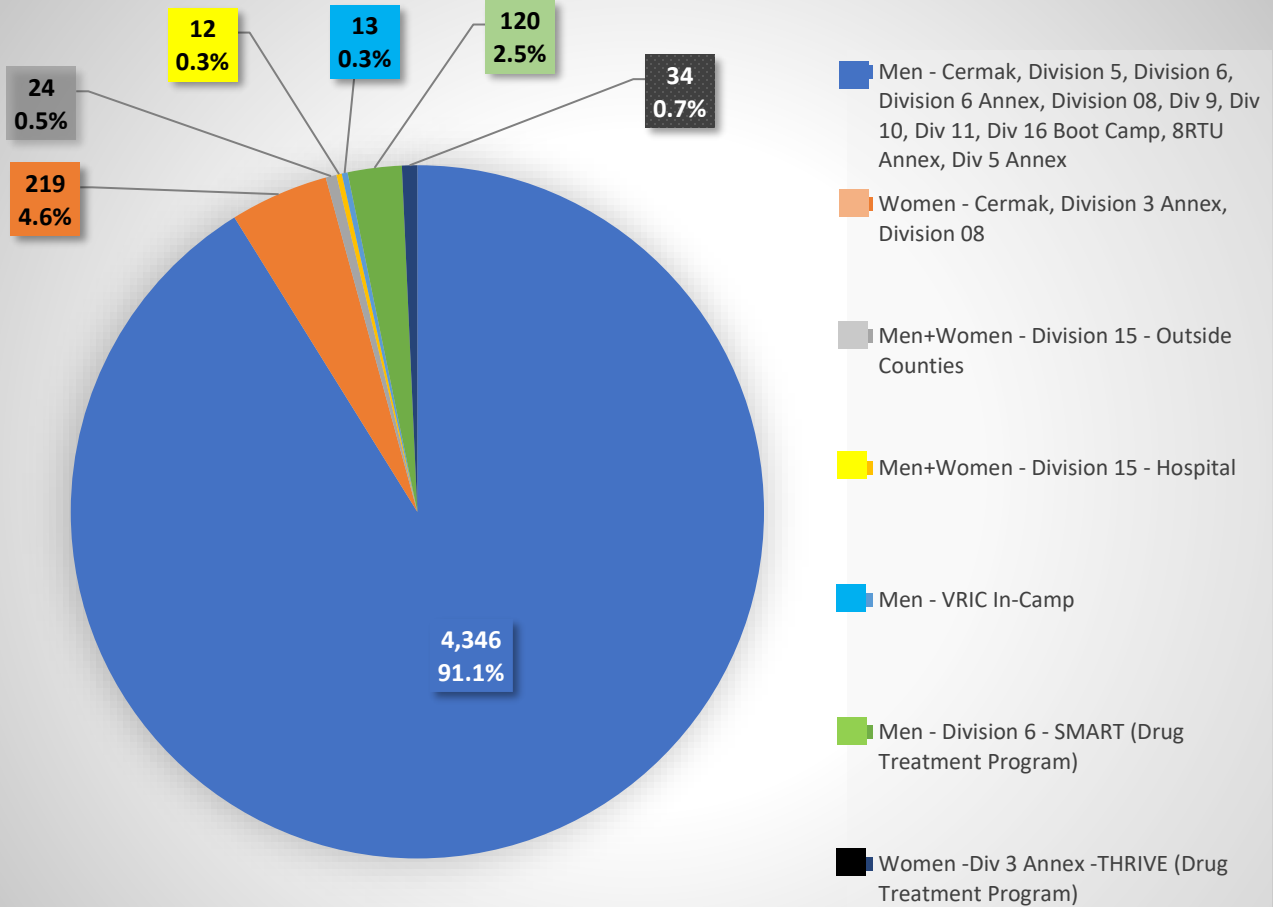

Sheriff's Daily Report

3/5/2024

Under the Custody of the Sheriff	
Total Male and Female	6,387
Jail Population	4,768
Community Corrections	1,619

Jail Population - Behind the Walls

Sheriff's Daily Report

3/5/2024

CCSO Population Demographics