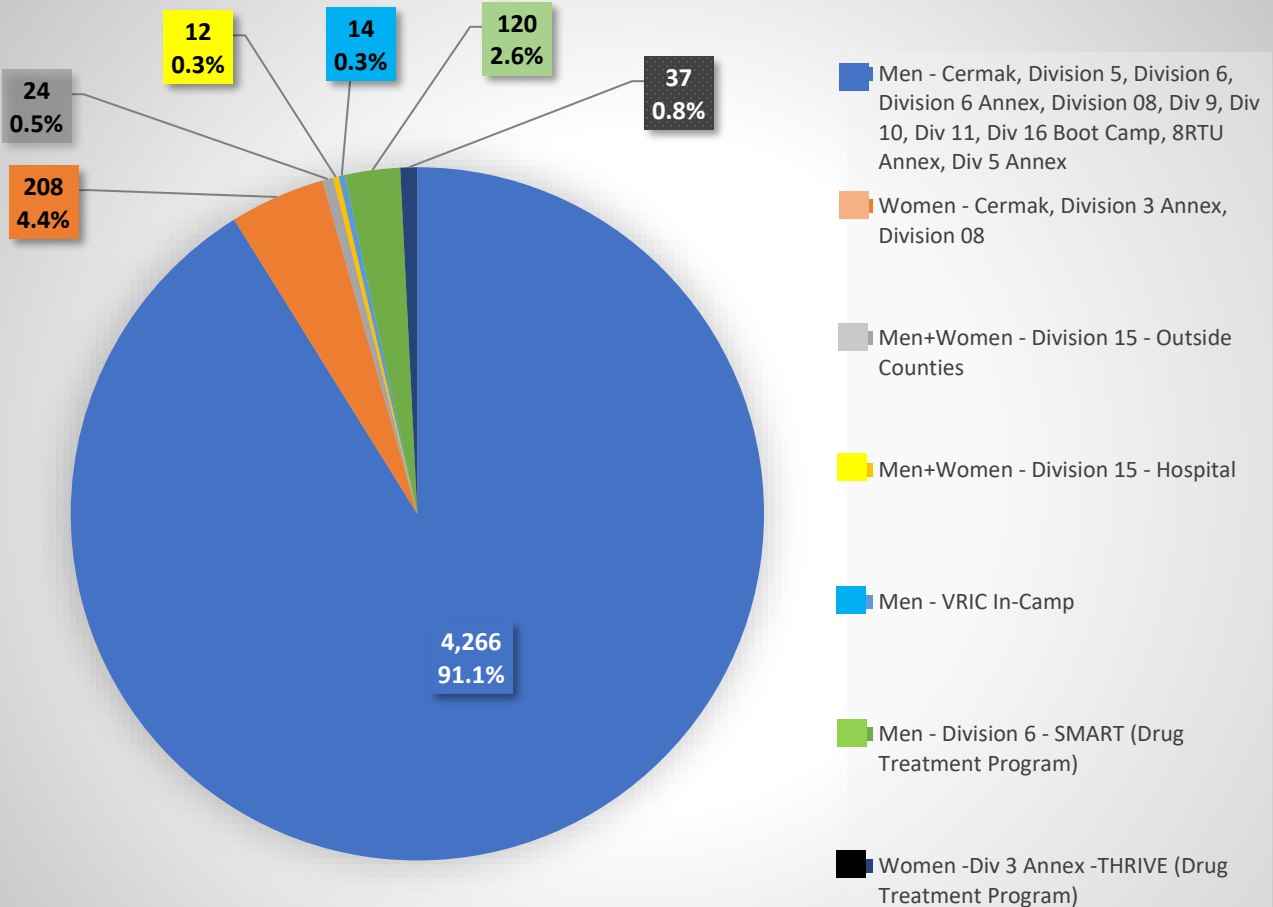

Sheriff's Daily Report

2/29/2024

Under the Custody of the Sheriff	
Total Male and Female	6,297
Jail Population	4,681
Community Corrections	1,616

Jail Population - Behind the Walls

Sheriff's Daily Report

2/29/2024

CCSO Population Demographics