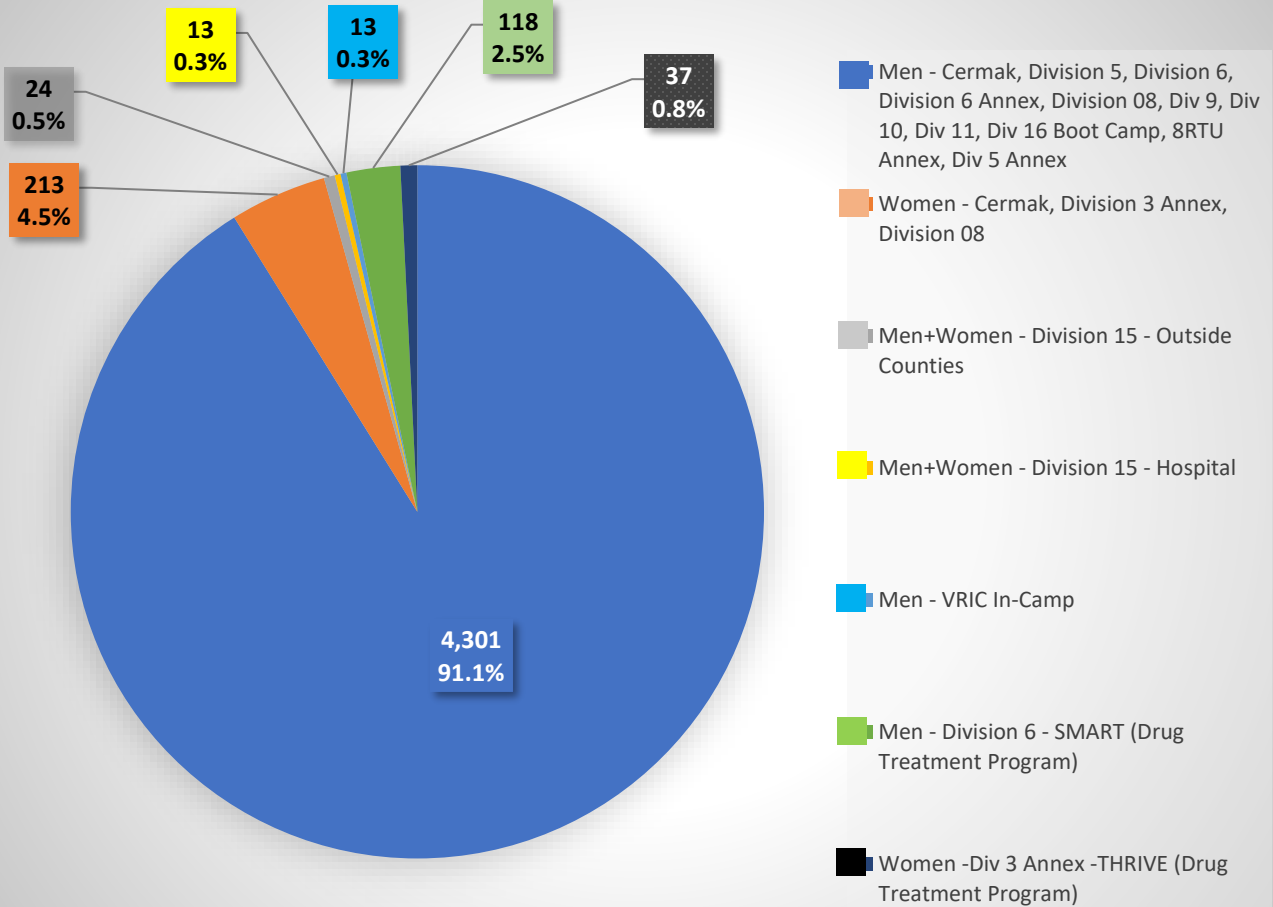

Sheriff's Daily Report

2/28/2024

Under the Custody of the Sheriff	
Total Male and Female	6,338
Jail Population	4,719
Community Corrections	1,619

Jail Population - Behind the Walls

Sheriff's Daily Report

2/28/2024

CCSO Population Demographics