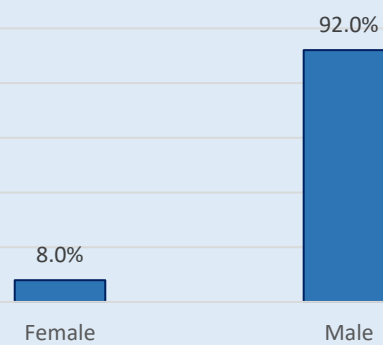

Sheriff's Daily Report

2/26/2024

Under the Custody of the Sheriff	
Total Male and Female	6,426
Jail Population	4,794
Community Corrections	1,632

Jail Population - Behind the Walls

Sheriff's Daily Report

2/26/2024

CCSO Population Demographics

In Confinement

Gender ID Distribution

Race Distribution

Age Distribution

Community Corrections

Gender ID Distribution

Race Distribution

Age Distribution