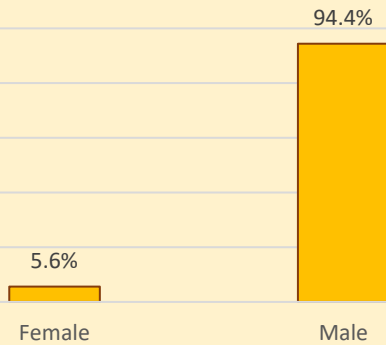

Sheriff's Daily Report

2/26/2024

Under the Custody of the Sheriff	
Total Male and Female	6,426
Jail Population	4,794
Community Corrections	1,632

Jail Population - Behind the Walls

Sheriff's Daily Report

2/26/2024

CCSO Population Demographics

In Confinement

Gender ID Distribution

Race Distribution

Age Distribution

Community Corrections

Gender ID Distribution

Race Distribution

Age Distribution