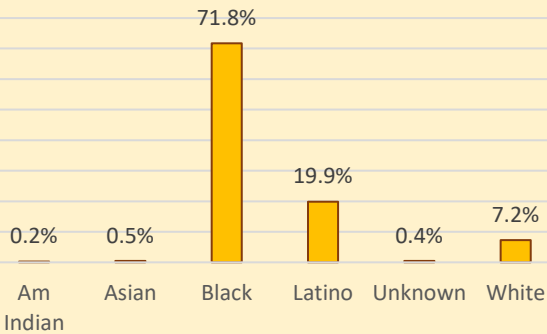

Sheriff's Daily Report

2/26/2024

Under the Custody of the Sheriff	
Total Male and Female	6,426
Jail Population	4,794
Community Corrections	1,632

Jail Population - Behind the Walls

Sheriff's Daily Report

2/26/2024

CCSO Population Demographics

In Confinement

Gender ID Distribution

Race Distribution

Age Distribution

Community Corrections

Gender ID Distribution

Race Distribution

Age Distribution