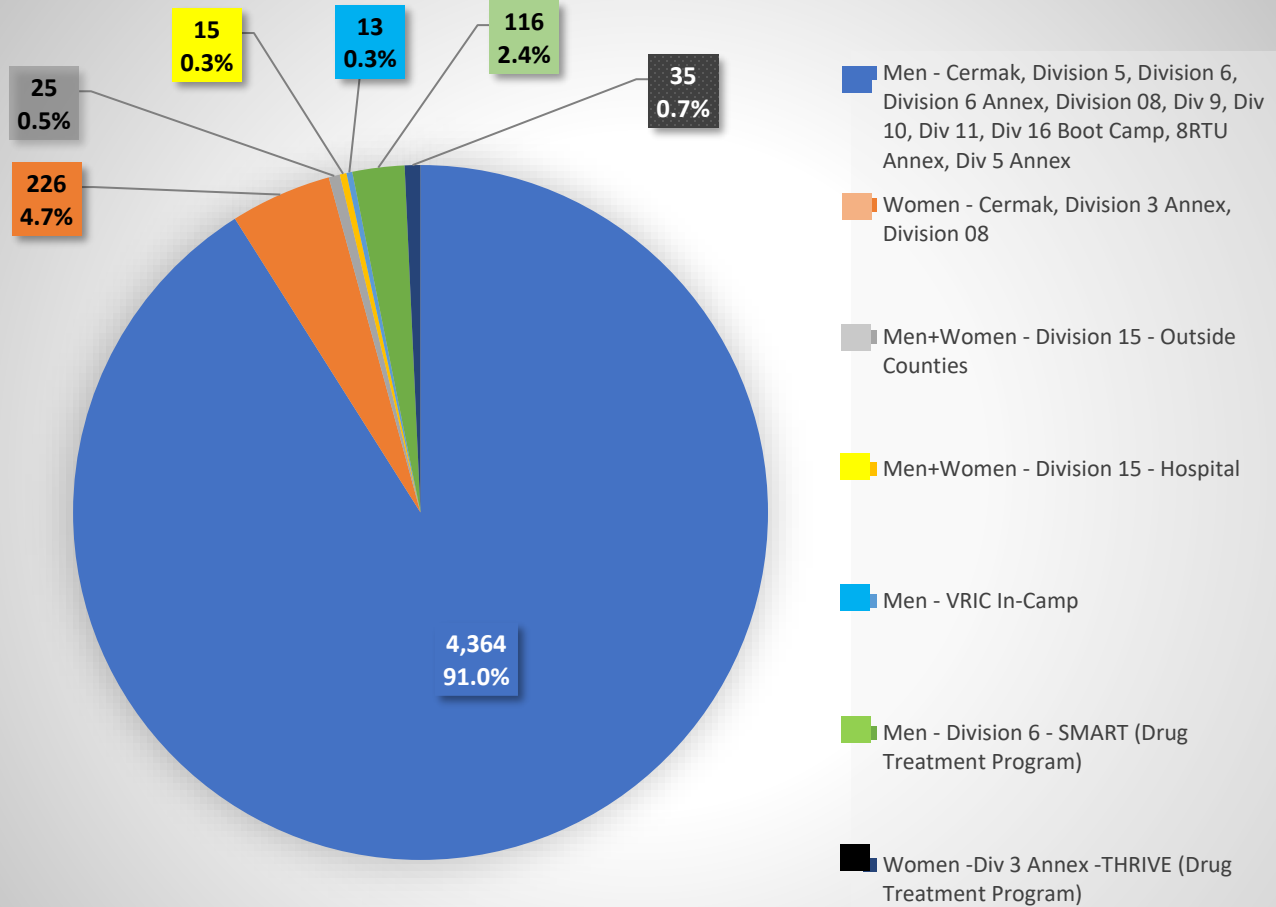

Sheriff's Daily Report

2/26/2024

Under the Custody of the Sheriff	
Total Male and Female	6,426
Jail Population	4,794
Community Corrections	1,632

Jail Population - Behind the Walls

Sheriff's Daily Report

2/26/2024

CCSO Population Demographics

In Confinement

Gender ID Distribution

Race Distribution

Age Distribution

Community Corrections

Gender ID Distribution

Race Distribution

Age Distribution