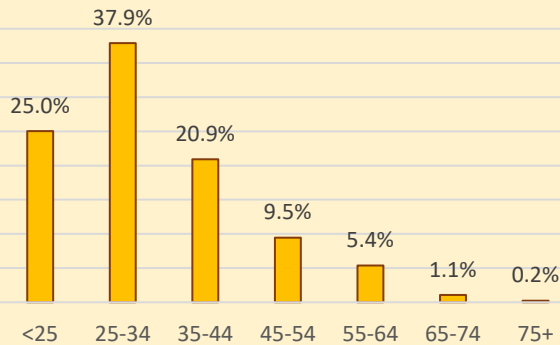

Sheriff's Daily Report

2/26/2024

Under the Custody of the Sheriff	
Total Male and Female	6,426
Jail Population	4,794
Community Corrections	1,632

Jail Population - Behind the Walls

Sheriff's Daily Report

2/26/2024

CCSO Population Demographics

In Confinement

Gender ID Distribution

Race Distribution

Age Distribution

Community Corrections

Gender ID Distribution

Race Distribution

Age Distribution