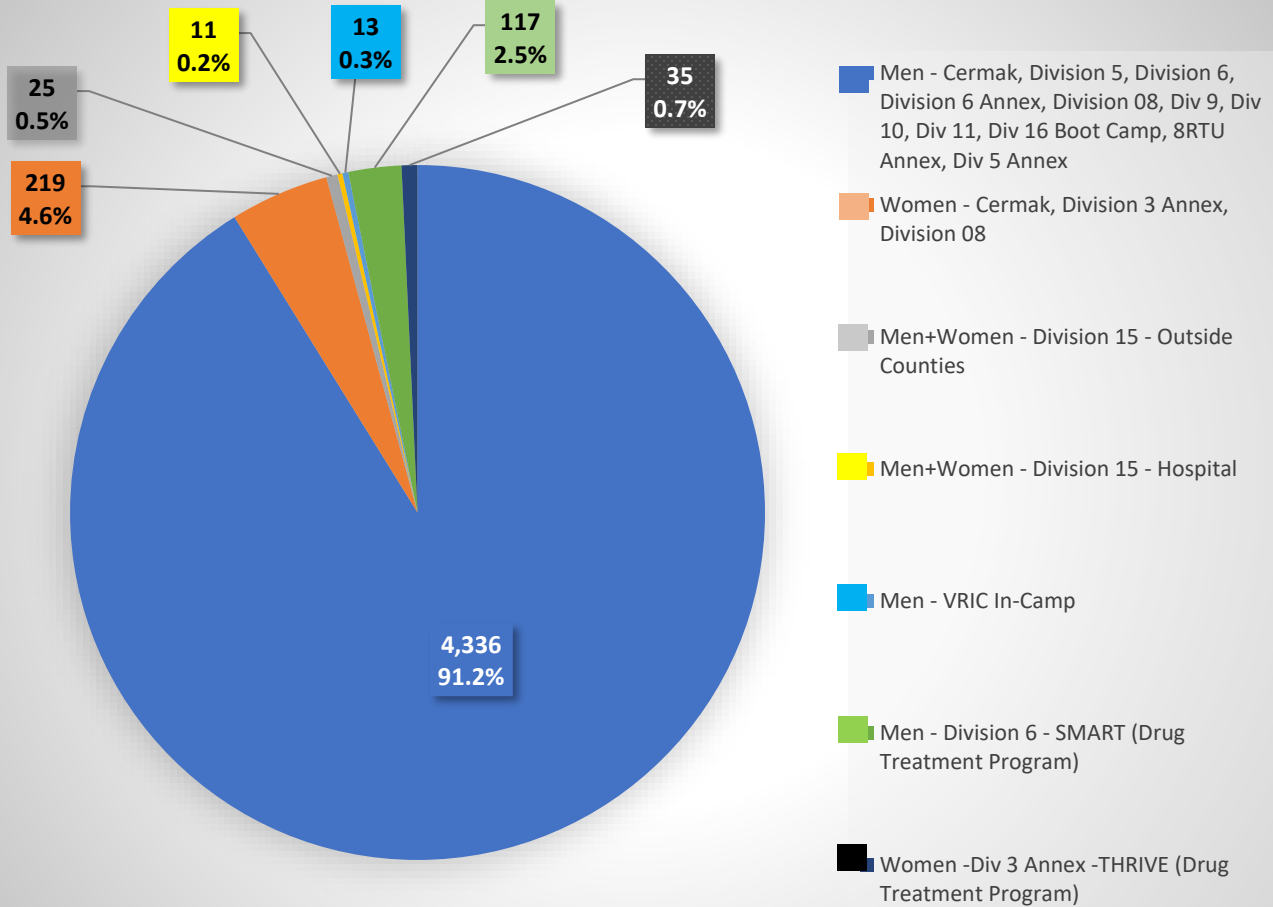

# Sheriff's Daily Report

## 2/25/2024

| Under the Custody of the Sheriff |       |
|----------------------------------|-------|
| Total Male and Female            | 6,386 |
| Jail Population                  | 4,756 |
| Community Corrections            | 1,630 |

### Jail Population - Behind the Walls