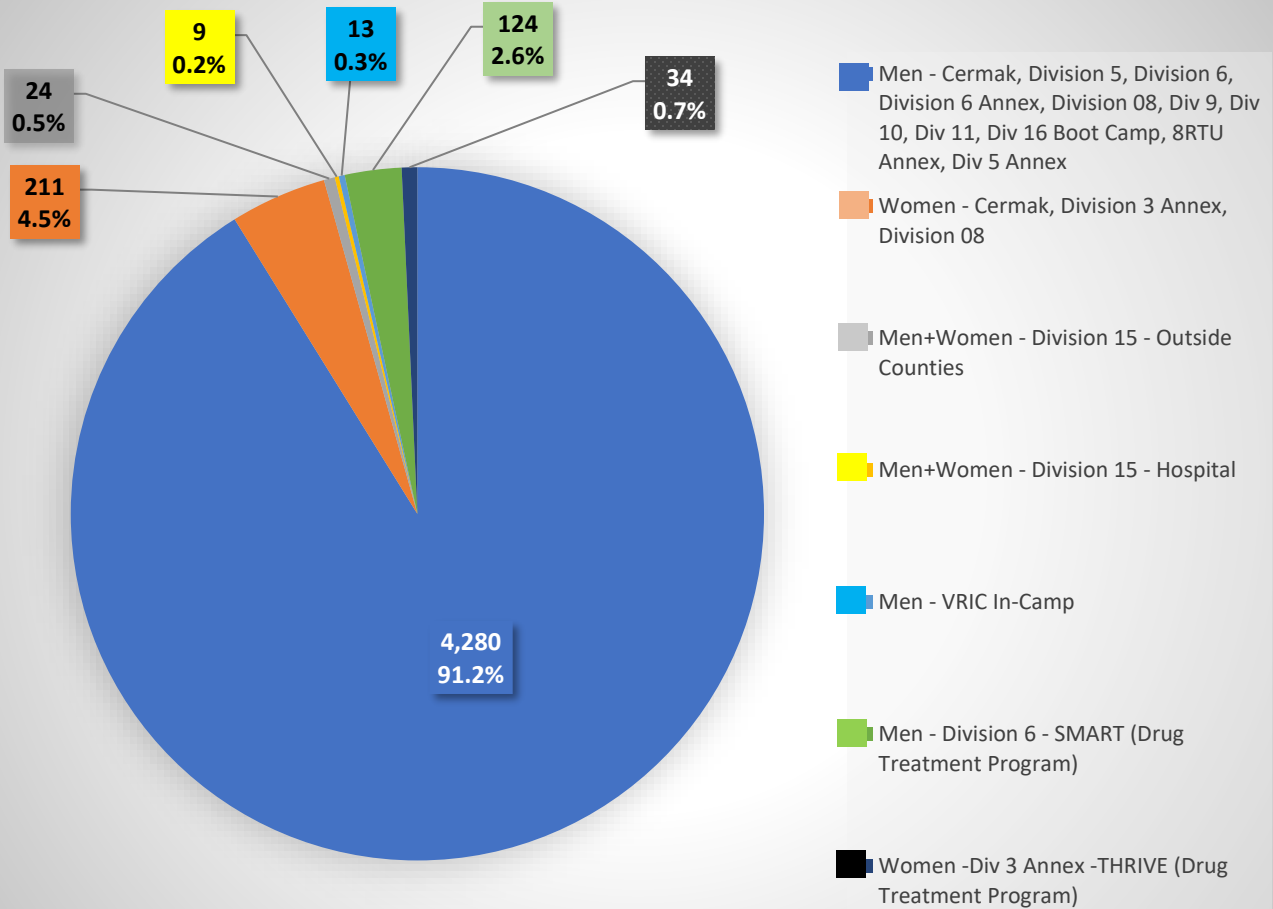

# Sheriff's Daily Report

## 2/23/2024

Under the Custody of the Sheriff	
<b>Total Male and Female</b>	<b>6,332</b>
Jail Population	4,695
Community Corrections	1,637

### Jail Population - Behind the Walls