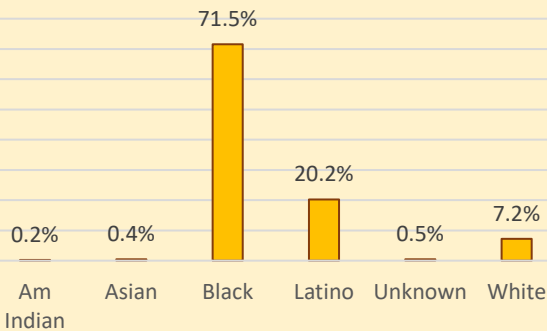

Sheriff's Daily Report

2/20/2024

Under the Custody of the Sheriff	
Total Male and Female	6,399
Jail Population	4,732
Community Corrections	1,667

Jail Population - Behind the Walls

Sheriff's Daily Report

2/20/2024

CCSO Population Demographics

In Confinement

Gender ID Distribution

Race Distribution

Age Distribution

Community Corrections

Gender ID Distribution

Race Distribution

Age Distribution