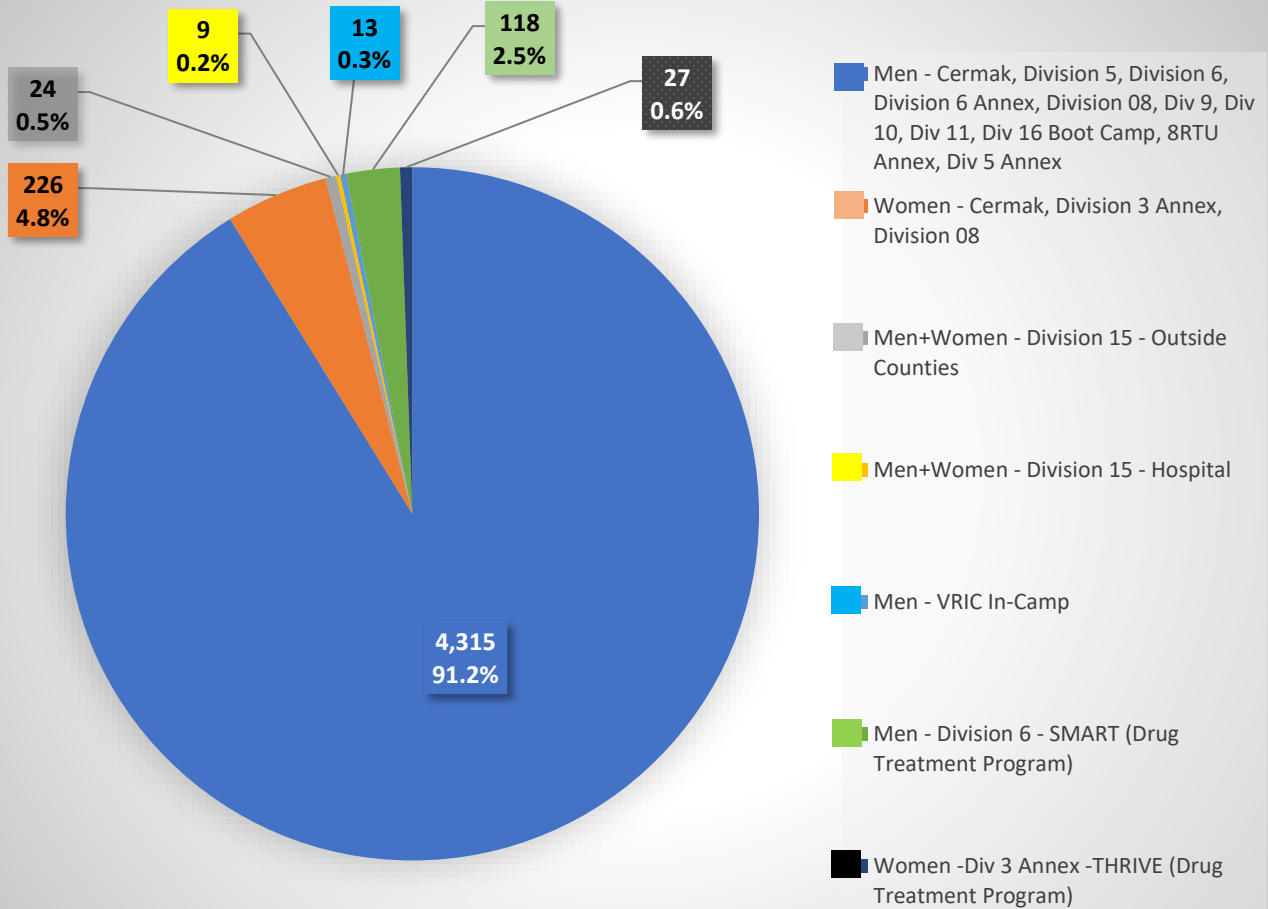

Sheriff's Daily Report

2/20/2024

Under the Custody of the Sheriff	
Total Male and Female	6,399
Jail Population	4,732
Community Corrections	1,667

Jail Population - Behind the Walls

Sheriff's Daily Report

2/20/2024

CCSO Population Demographics

In Confinement

Gender ID Distribution

Race Distribution

Age Distribution

Community Corrections

Gender ID Distribution

Race Distribution

Age Distribution