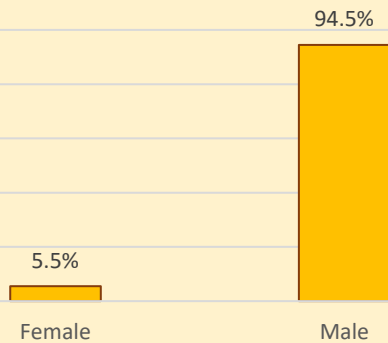

Sheriff's Daily Report

2/20/2024

Under the Custody of the Sheriff	
Total Male and Female	6,399
Jail Population	4,732
Community Corrections	1,667

Jail Population - Behind the Walls

Sheriff's Daily Report

2/20/2024

CCSO Population Demographics

In Confinement

Gender ID Distribution

Race Distribution

Age Distribution

Community Corrections

Gender ID Distribution

Race Distribution

Age Distribution