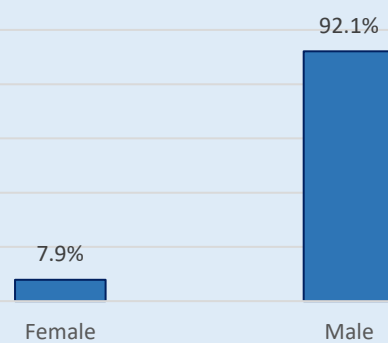

Sheriff's Daily Report

2/20/2024

Under the Custody of the Sheriff	
Total Male and Female	6,399
Jail Population	4,732
Community Corrections	1,667

Jail Population - Behind the Walls

Sheriff's Daily Report

2/20/2024

CCSO Population Demographics

In Confinement

Gender ID Distribution

Race Distribution

Age Distribution

Community Corrections

Gender ID Distribution

Race Distribution

Age Distribution