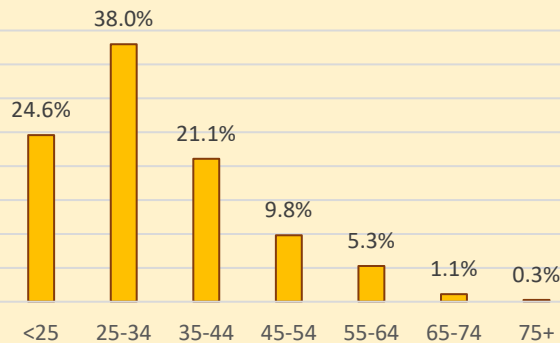

Sheriff's Daily Report

2/20/2024

Under the Custody of the Sheriff	
Total Male and Female	6,399
Jail Population	4,732
Community Corrections	1,667

Jail Population - Behind the Walls

Sheriff's Daily Report

2/20/2024

CCSO Population Demographics

In Confinement

Gender ID Distribution

Race Distribution

Age Distribution

Community Corrections

Gender ID Distribution

Race Distribution

Age Distribution