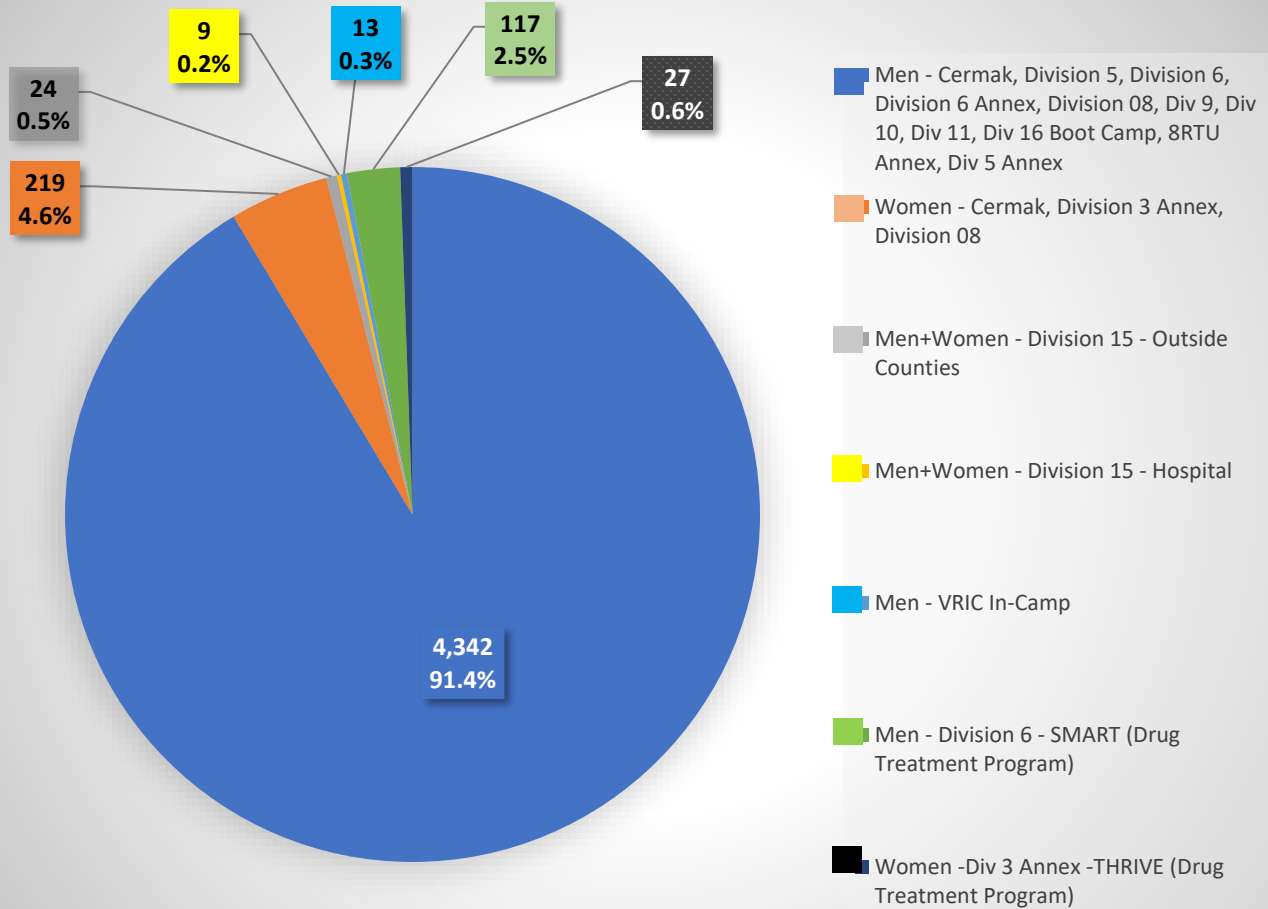

Sheriff's Daily Report

2/19/2024

Under the Custody of the Sheriff	
Total Male and Female	6,413
Jail Population	4,751
Community Corrections	1,662

Jail Population - Behind the Walls

Sheriff's Daily Report
2/19/2024

CCSO Population Demographics