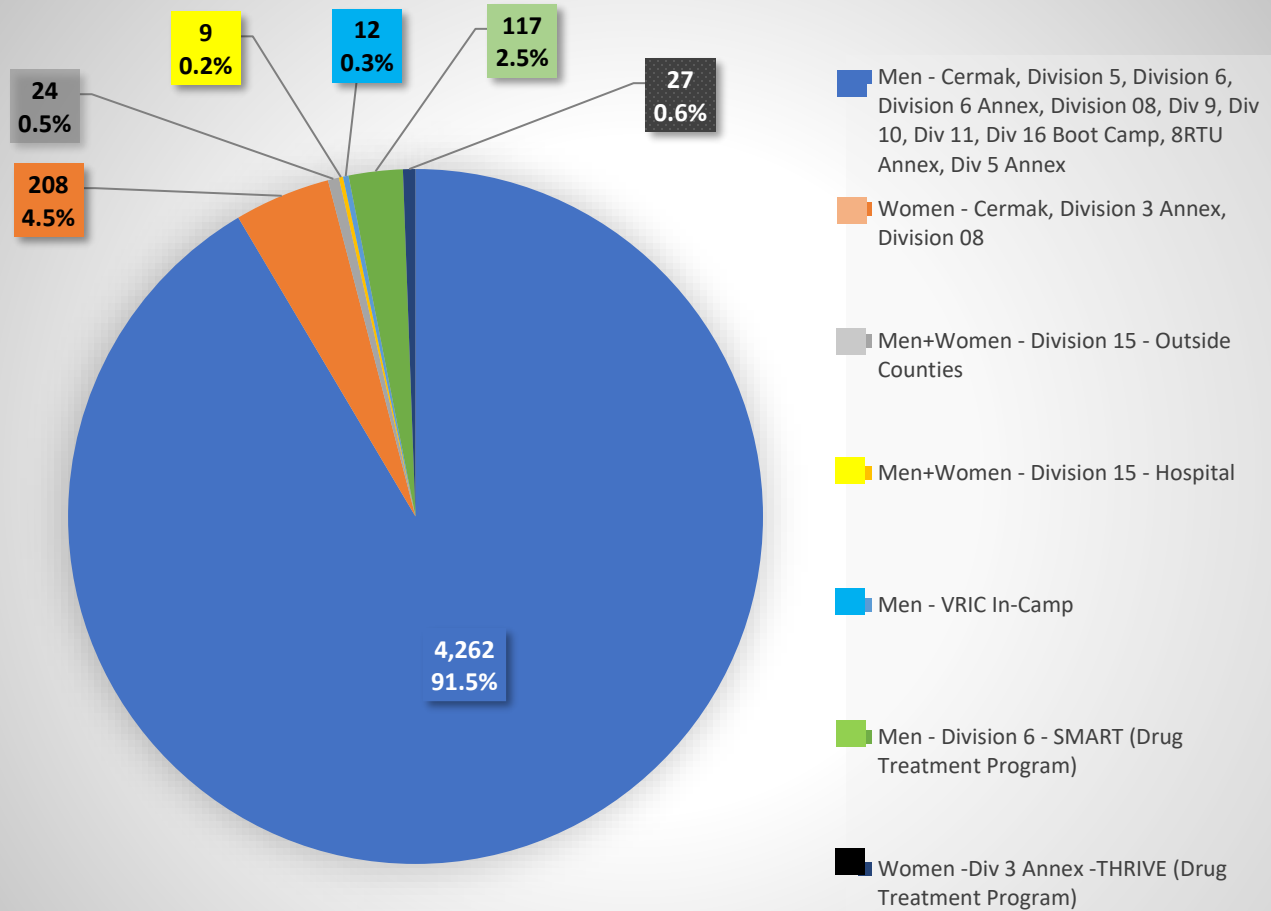

Sheriff's Daily Report

2/17/2024

Under the Custody of the Sheriff	
Total Male and Female	6,308
Jail Population	4,659
Community Corrections	1,649

Jail Population - Behind the Walls

Sheriff's Daily Report

2/17/2024

CCSO Population Demographics