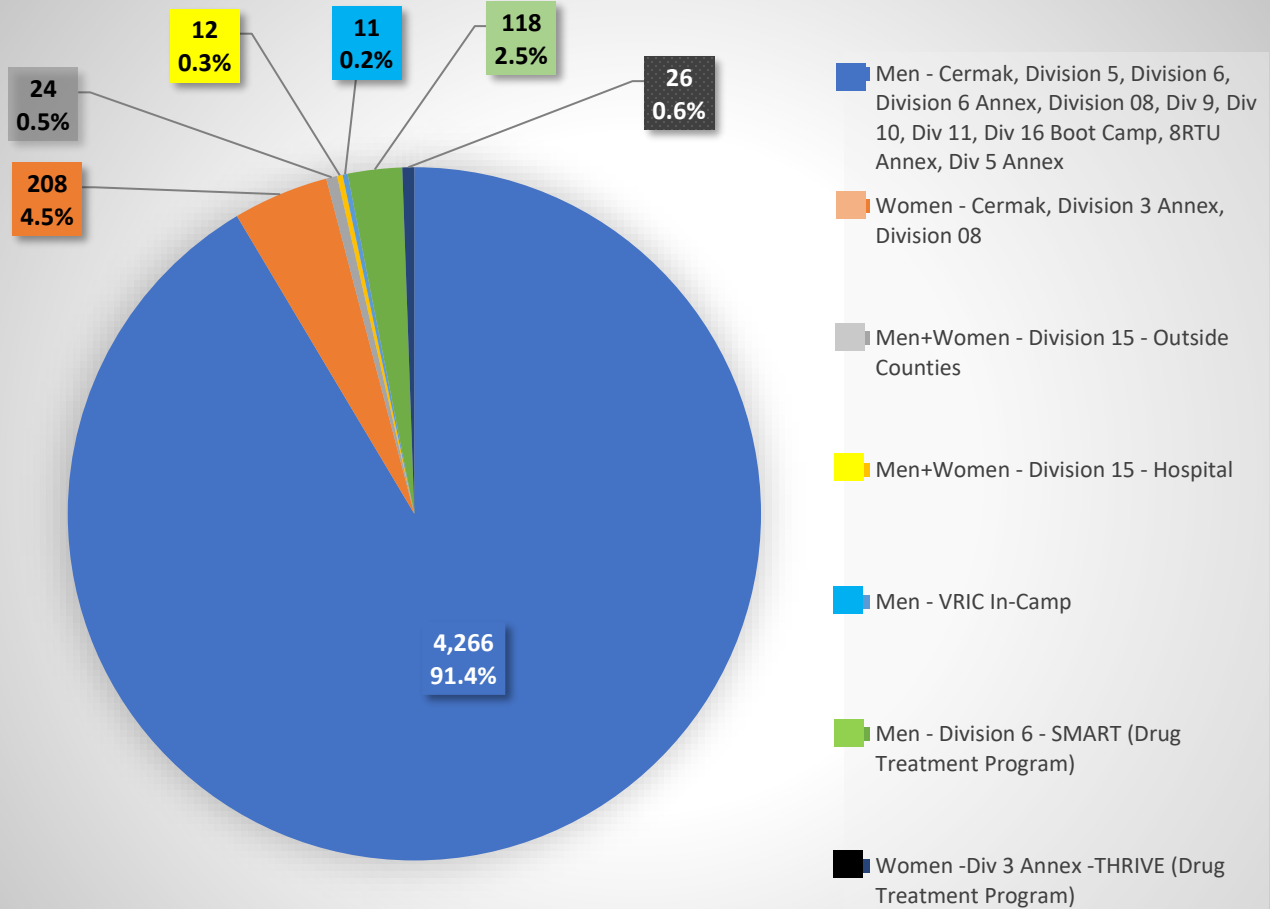

Sheriff's Daily Report

2/16/2024

Under the Custody of the Sheriff	
Total Male and Female	6,306
Jail Population	4,665
Community Corrections	1,641

Jail Population - Behind the Walls

Sheriff's Daily Report

2/16/2024

CCSO Population Demographics

In Confinement

Community Corrections