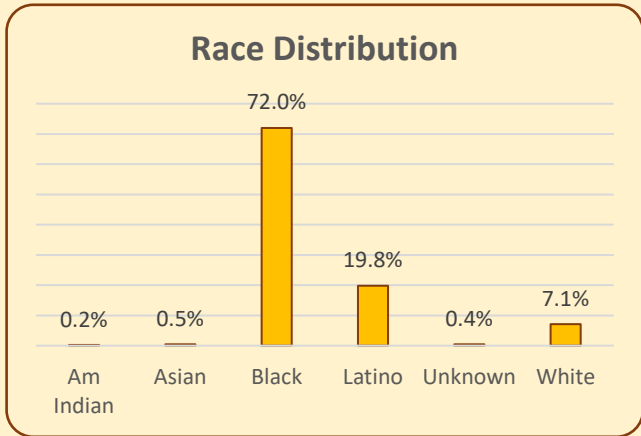

Sheriff's Daily Report

2/16/2024

CCSO Population Demographics

In Confinement