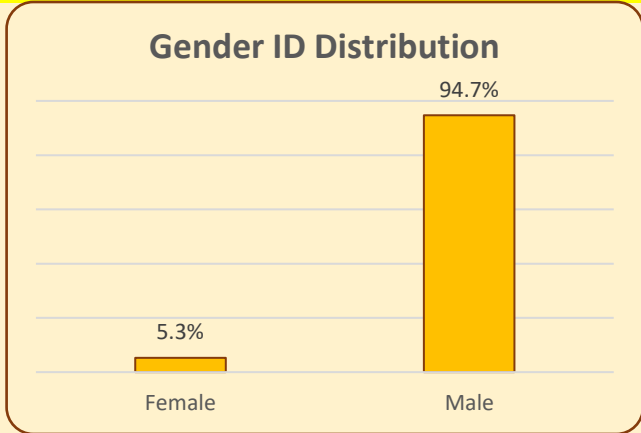

Sheriff's Daily Report

2/16/2024

CCSO Population Demographics

In Confinement