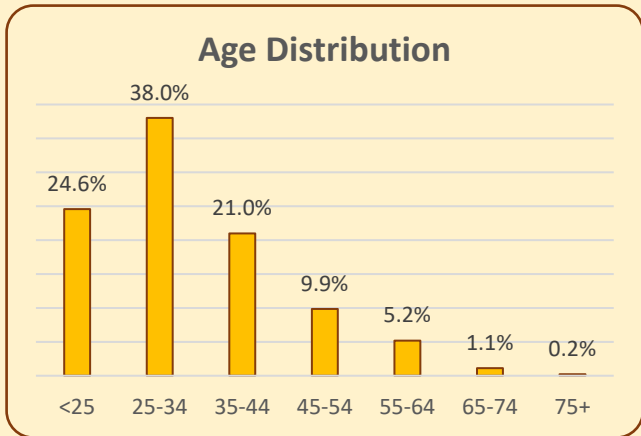

Sheriff's Daily Report

2/16/2024

CCSO Population Demographics

In Confinement