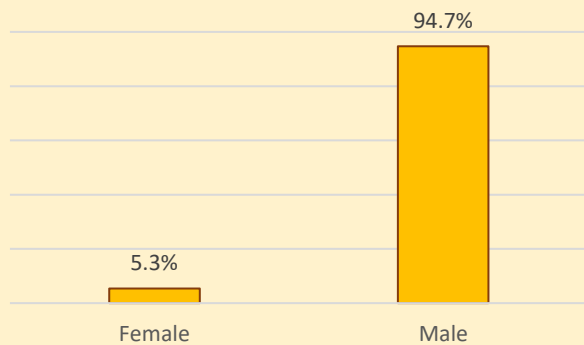

Sheriff's Daily Report

2/15/2024

Under the Custody of the Sheriff	
Total Male and Female	6,330
Jail Population	4,684
Community Corrections	1,646

Jail Population - Behind the Walls

Sheriff's Daily Report

2/15/2024

CCSO Population Demographics

In Confinement

Gender ID Distribution

Race Distribution

Age Distribution

Community Corrections

Gender ID Distribution

Race Distribution

Age Distribution