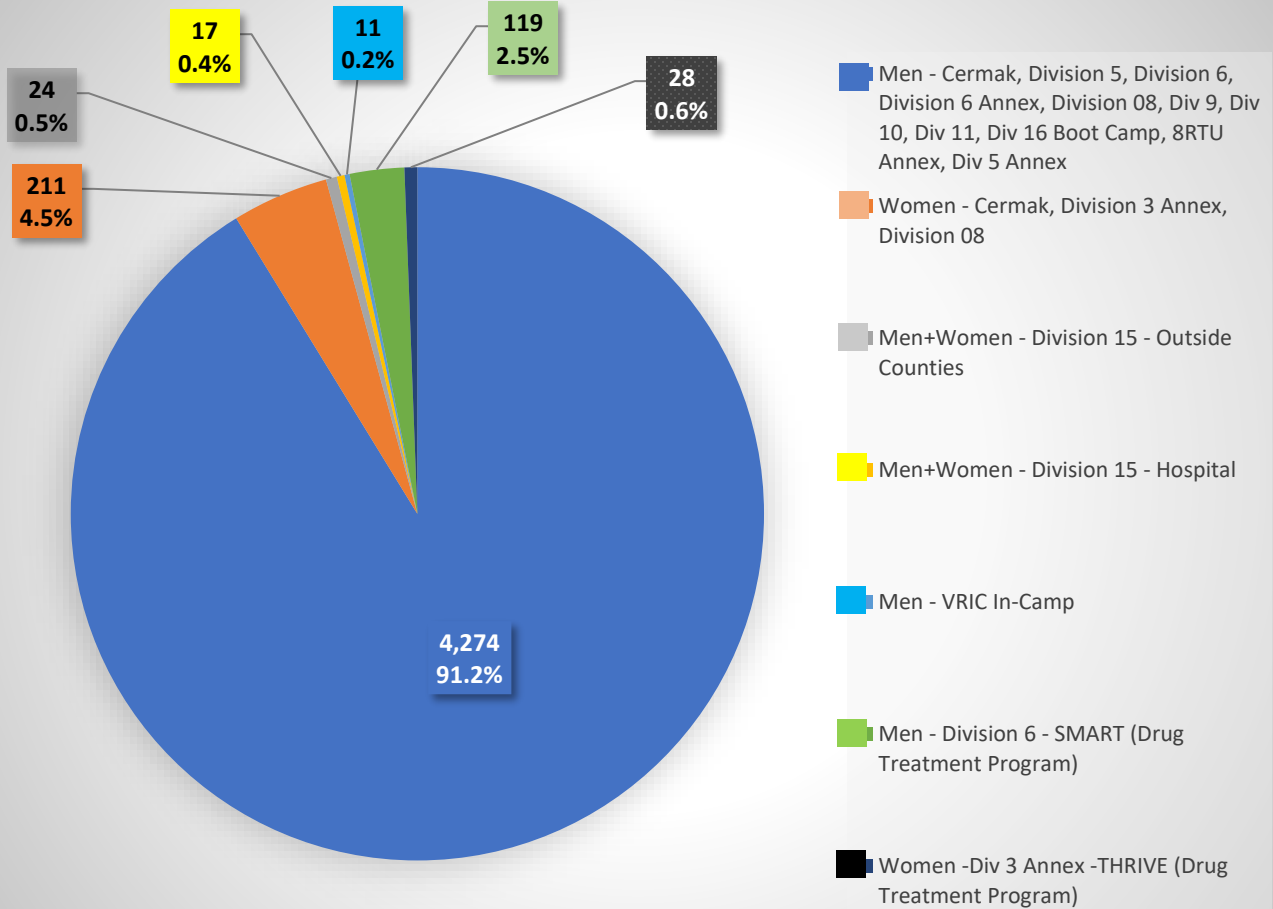

Sheriff's Daily Report

2/15/2024

Under the Custody of the Sheriff	
Total Male and Female	6,330
Jail Population	4,684
Community Corrections	1,646

Jail Population - Behind the Walls

Sheriff's Daily Report

2/15/2024

CCSO Population Demographics

In Confinement

Gender ID Distribution

Race Distribution

Age Distribution

Community Corrections

Gender ID Distribution

Race Distribution

Age Distribution