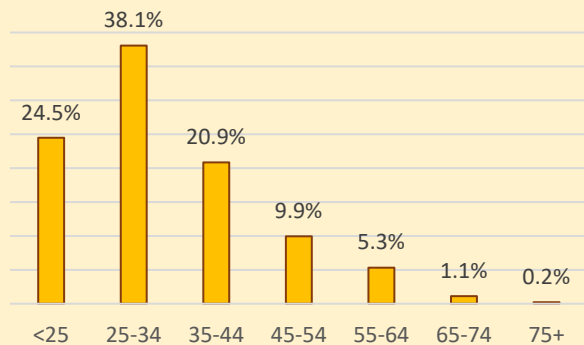

Sheriff's Daily Report

2/15/2024

Under the Custody of the Sheriff	
Total Male and Female	6,330
Jail Population	4,684
Community Corrections	1,646

Jail Population - Behind the Walls

Sheriff's Daily Report

2/15/2024

CCSO Population Demographics

In Confinement

Gender ID Distribution

Race Distribution

Age Distribution

Community Corrections

Gender ID Distribution

Race Distribution

Age Distribution