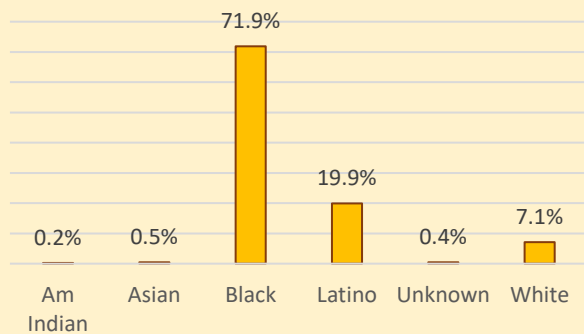

Sheriff's Daily Report

2/15/2024

Under the Custody of the Sheriff	
Total Male and Female	6,330
Jail Population	4,684
Community Corrections	1,646

Jail Population - Behind the Walls

Sheriff's Daily Report

2/15/2024

CCSO Population Demographics

In Confinement

Gender ID Distribution

Race Distribution

Age Distribution

Community Corrections

Gender ID Distribution

Race Distribution

Age Distribution