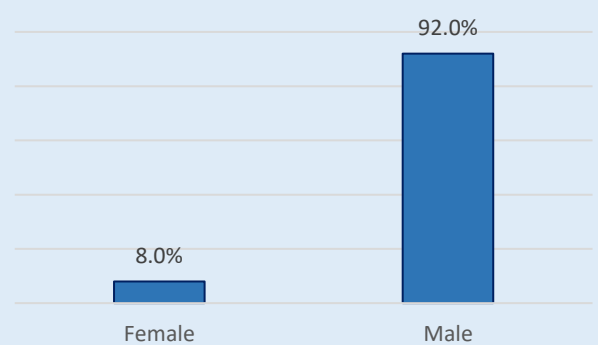

Sheriff's Daily Report

2/15/2024

Under the Custody of the Sheriff	
Total Male and Female	6,330
Jail Population	4,684
Community Corrections	1,646

Jail Population - Behind the Walls

Sheriff's Daily Report

2/15/2024

CCSO Population Demographics

In Confinement

Gender ID Distribution

Race Distribution

Age Distribution

Community Corrections

Gender ID Distribution

Race Distribution

Age Distribution