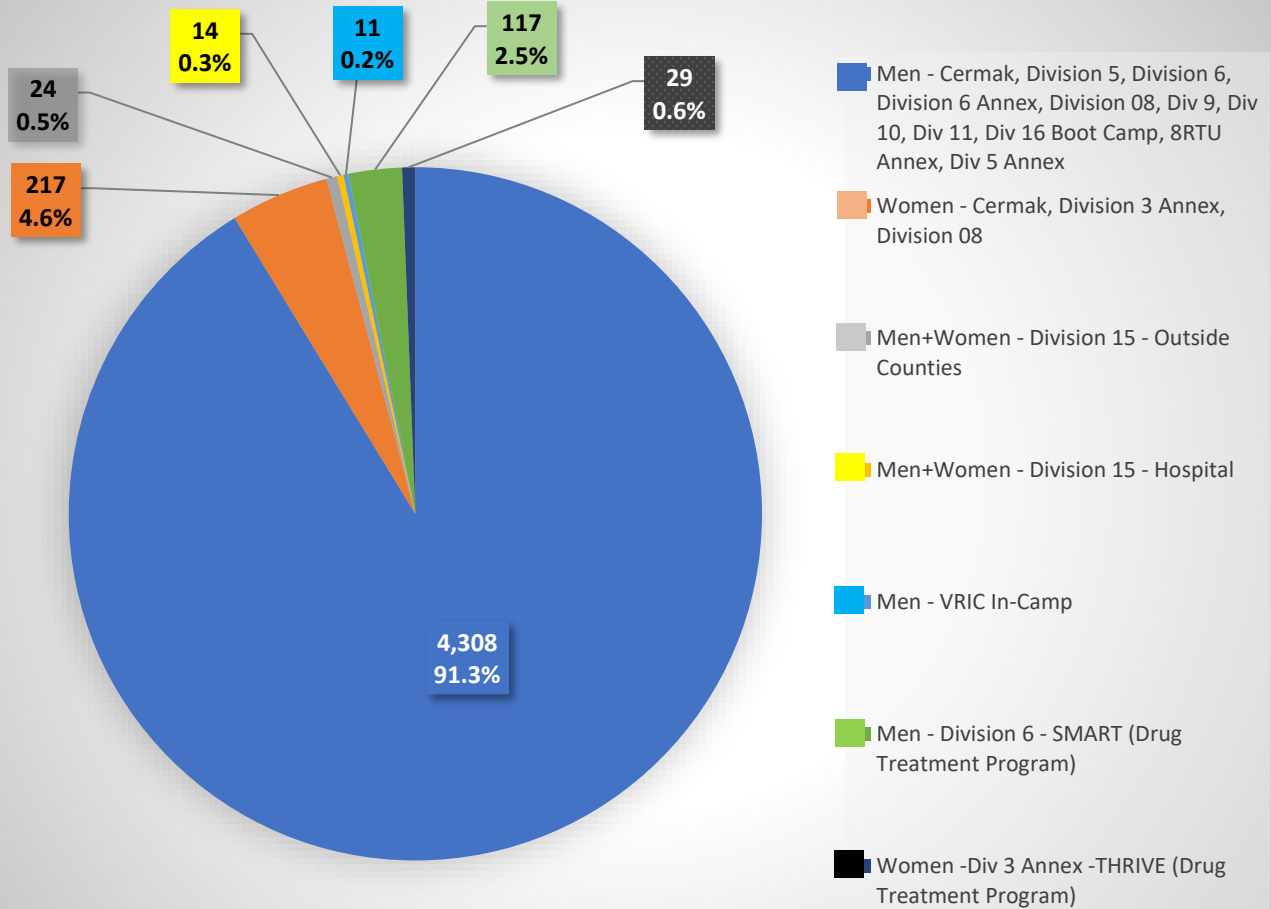

Sheriff's Daily Report

2/13/2024

Under the Custody of the Sheriff	
Total Male and Female	6,385
Jail Population	4,720
Community Corrections	1,665

Jail Population - Behind the Walls

Sheriff's Daily Report

2/13/2024

CCSO Population Demographics