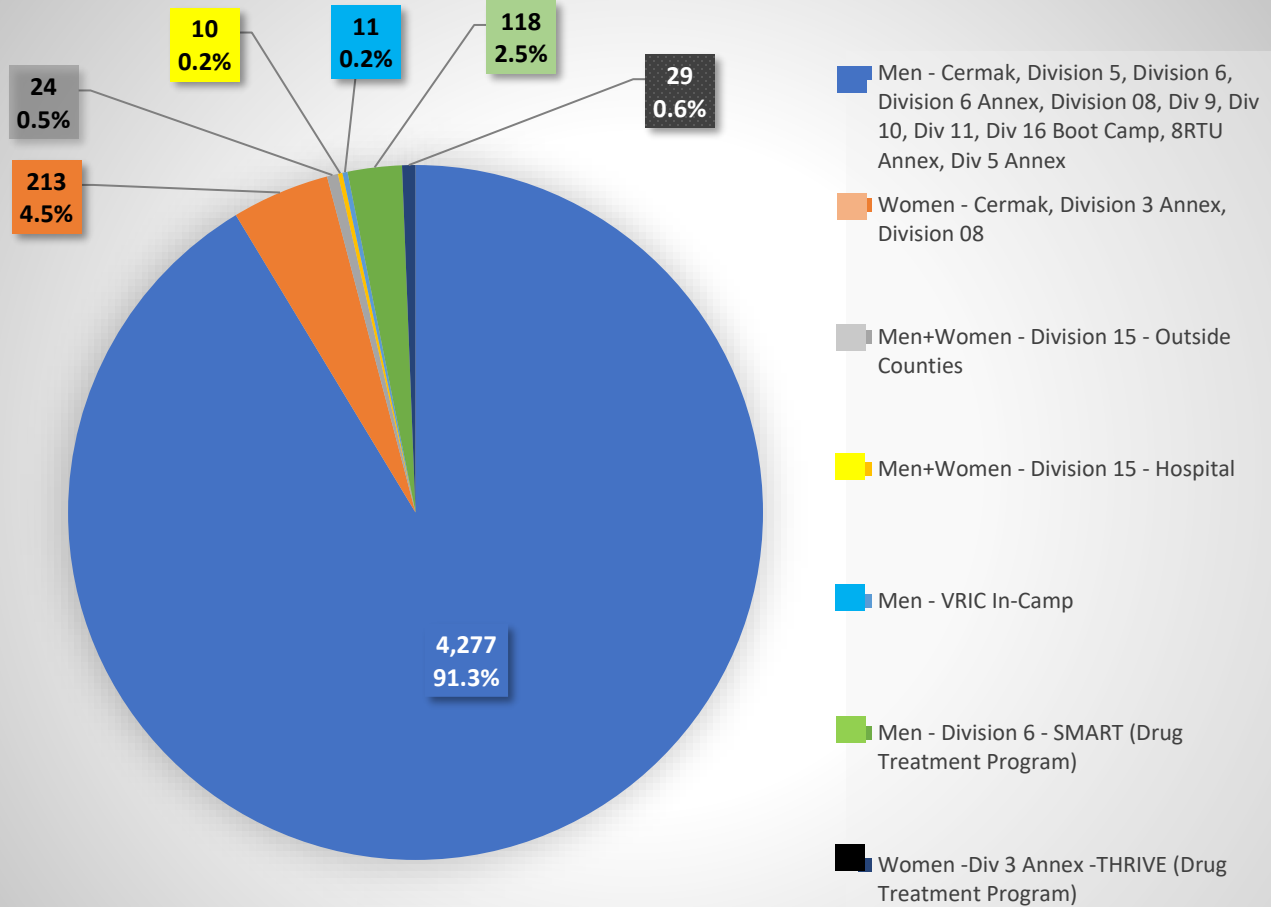

Sheriff's Daily Report

2/11/2024

Under the Custody of the Sheriff	
Total Male and Female	6,343
Jail Population	4,682
Community Corrections	1,661

Jail Population - Behind the Walls

Sheriff's Daily Report

2/11/2024

CCSO Population Demographics

In Confinement

Gender ID Distribution

Race Distribution

Age Distribution

Community Corrections

Gender ID Distribution

Race Distribution

Age Distribution