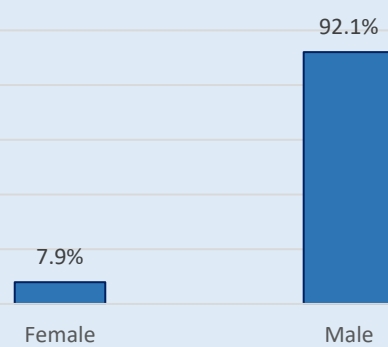

Sheriff's Daily Report

2/11/2024

Under the Custody of the Sheriff	
Total Male and Female	6,343
Jail Population	4,682
Community Corrections	1,661

Jail Population - Behind the Walls

Sheriff's Daily Report

2/11/2024

CCSO Population Demographics

In Confinement

Gender ID Distribution

Race Distribution

Age Distribution

Community Corrections

Gender ID Distribution

Race Distribution

Age Distribution