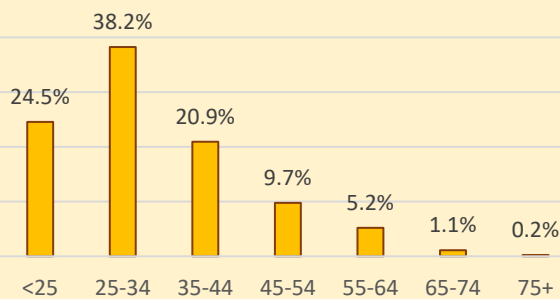

Sheriff's Daily Report

2/11/2024

Under the Custody of the Sheriff	
Total Male and Female	6,343
Jail Population	4,682
Community Corrections	1,661

Jail Population - Behind the Walls

Sheriff's Daily Report

2/11/2024

CCSO Population Demographics

In Confinement

Gender ID Distribution

Race Distribution

Age Distribution

Community Corrections

Gender ID Distribution

Race Distribution

Age Distribution