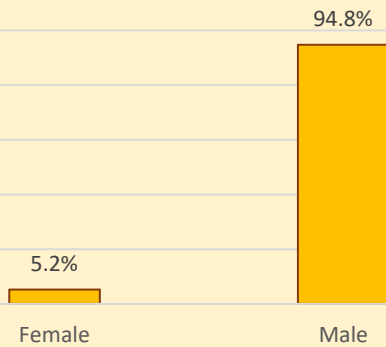

Sheriff's Daily Report

2/11/2024

Under the Custody of the Sheriff	
Total Male and Female	6,343
Jail Population	4,682
Community Corrections	1,661

Jail Population - Behind the Walls

Sheriff's Daily Report

2/11/2024

CCSO Population Demographics

In Confinement

Gender ID Distribution

Race Distribution

Age Distribution

Community Corrections

Gender ID Distribution

Race Distribution

Age Distribution