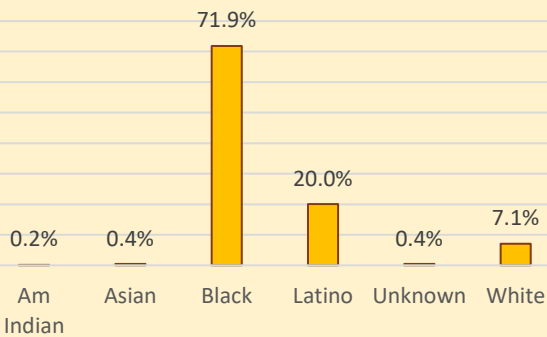

Sheriff's Daily Report

2/11/2024

Under the Custody of the Sheriff	
Total Male and Female	6,343
Jail Population	4,682
Community Corrections	1,661

Jail Population - Behind the Walls

Sheriff's Daily Report

2/11/2024

CCSO Population Demographics

In Confinement

Gender ID Distribution

Race Distribution

Age Distribution

Community Corrections

Gender ID Distribution

Race Distribution

Age Distribution