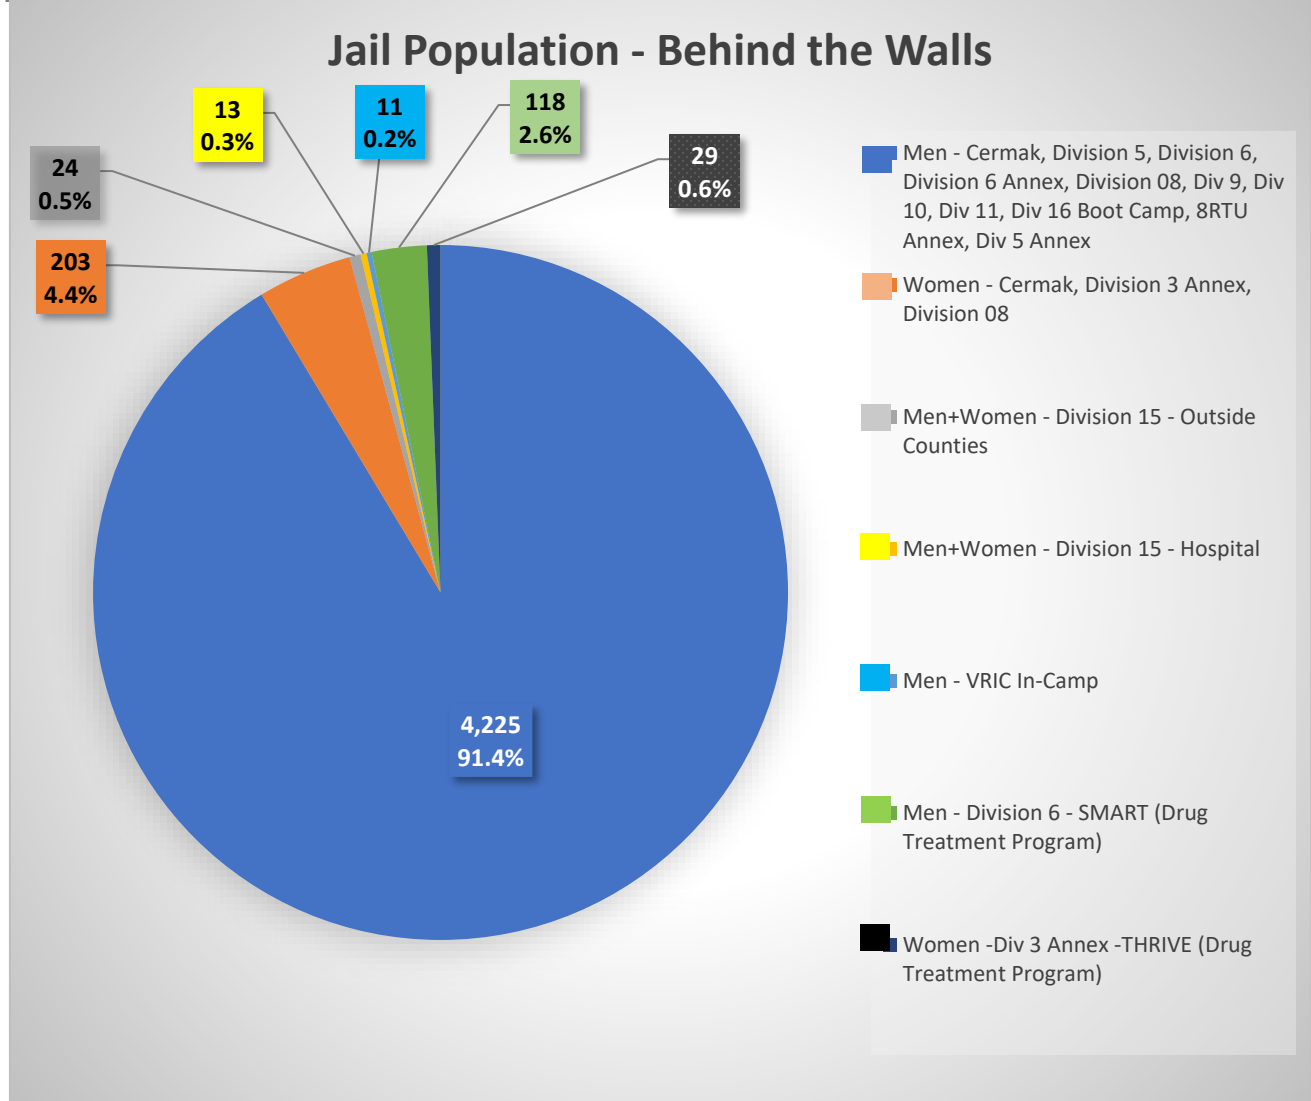

Sheriff's Daily Report

2/10/2024

Under the Custody of the Sheriff	
Total Male and Female	6,281
Jail Population	4,623
Community Corrections	1,658

Sheriff's Daily Report

2/10/2024

CCSO Population Demographics