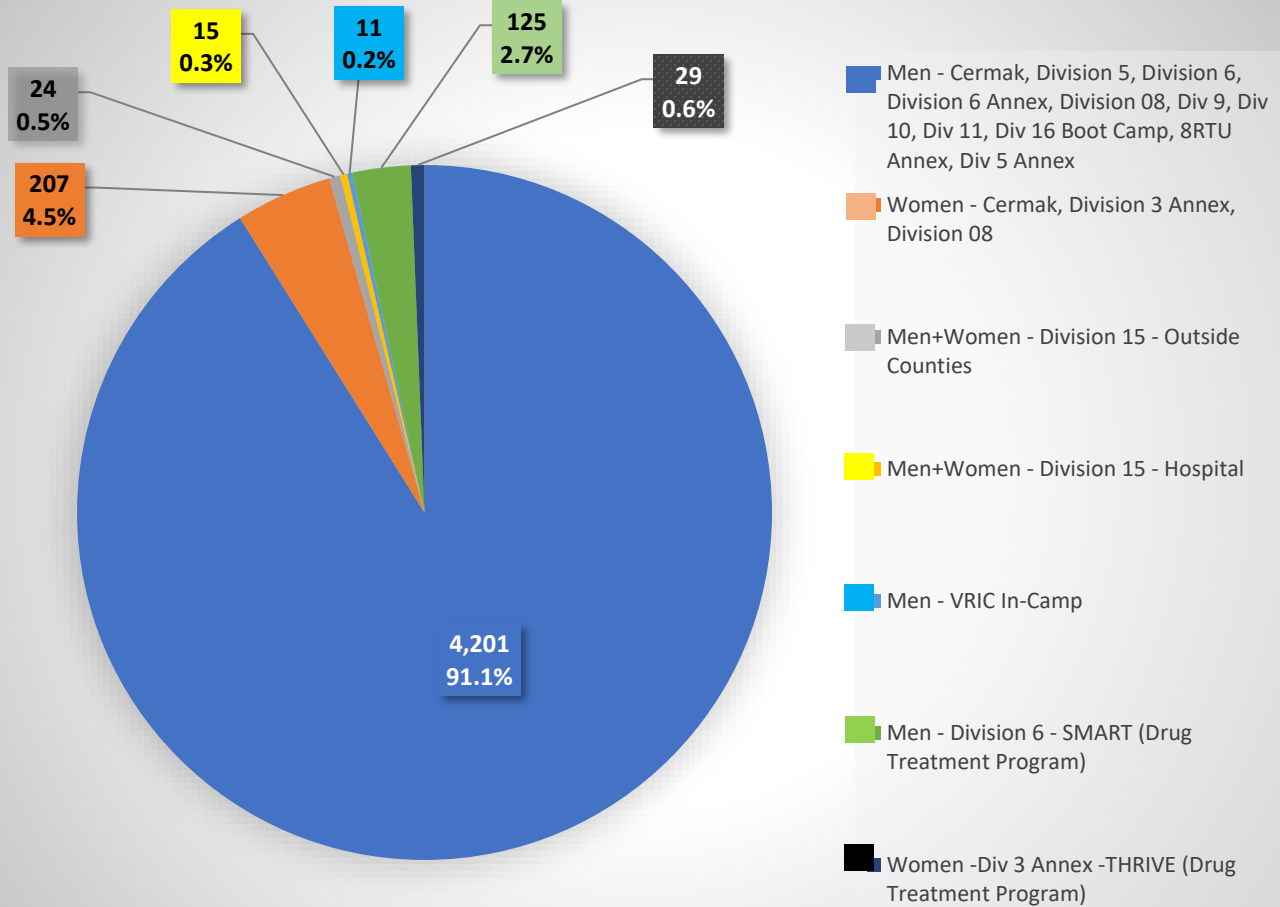

Sheriff's Daily Report

2/9/2024

Under the Custody of the Sheriff	
Total Male and Female	6,276
Jail Population	4,612
Community Corrections	1,664

Jail Population - Behind the Walls

Sheriff's Daily Report

2/9/2024

CCSO Population Demographics