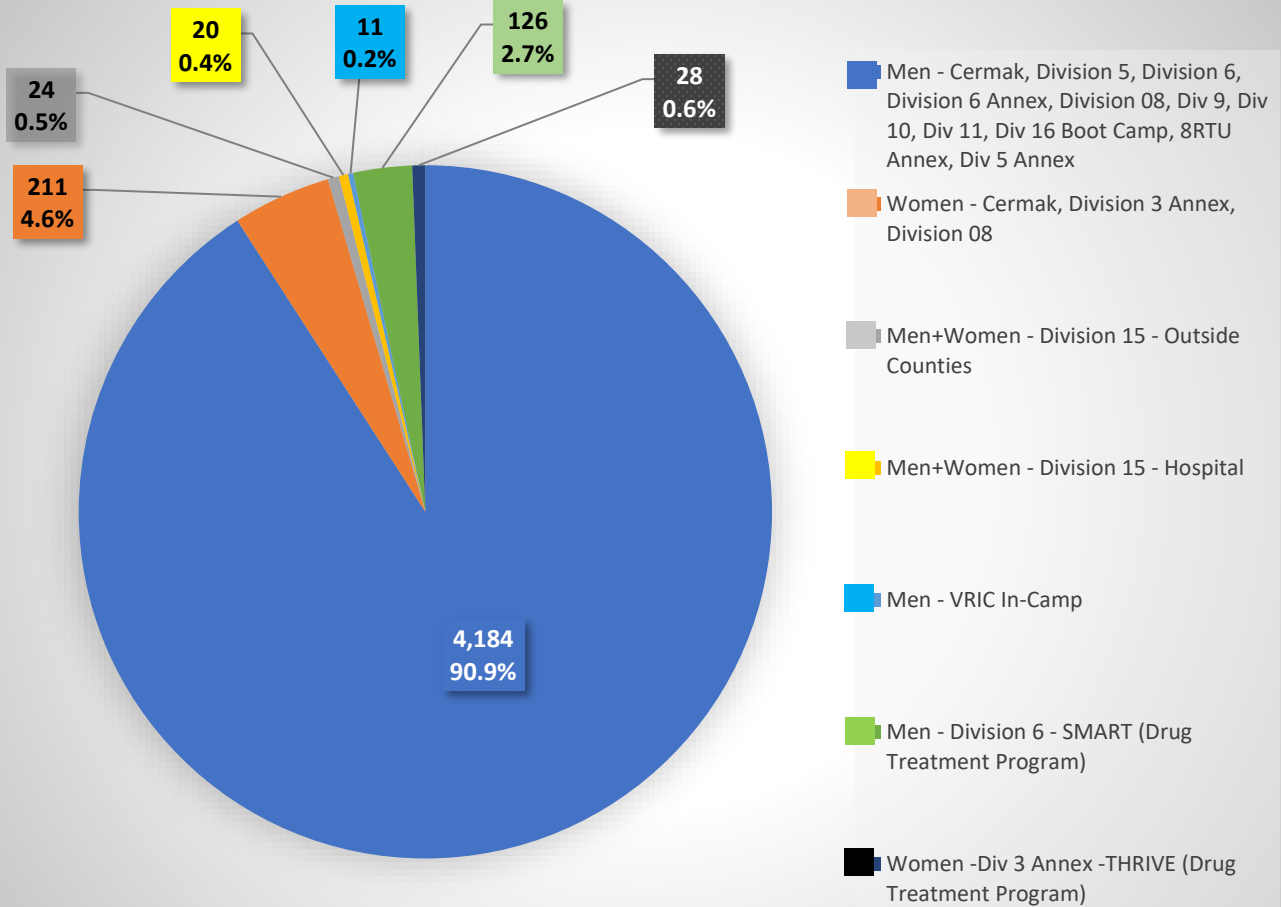

Sheriff's Daily Report

2/8/2024

| Under the Custody of the Sheriff | |
|----------------------------------|--------------|
| Total Male and Female | 6,272 |
| Jail Population | 4,604 |
| Community Corrections | 1,668 |

Jail Population - Behind the Walls

Sheriff's Daily Report

2/8/2024

CCSO Population Demographics