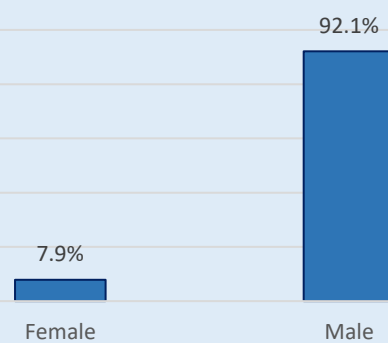

Sheriff's Daily Report

2/7/2024

Under the Custody of the Sheriff	
Total Male and Female	6,287
Jail Population	4,615
Community Corrections	1,672

Jail Population - Behind the Walls

Sheriff's Daily Report

2/7/2024

CCSO Population Demographics

In Confinement

Gender ID Distribution

Race Distribution

Age Distribution

Community Corrections

Gender ID Distribution

Race Distribution

Age Distribution