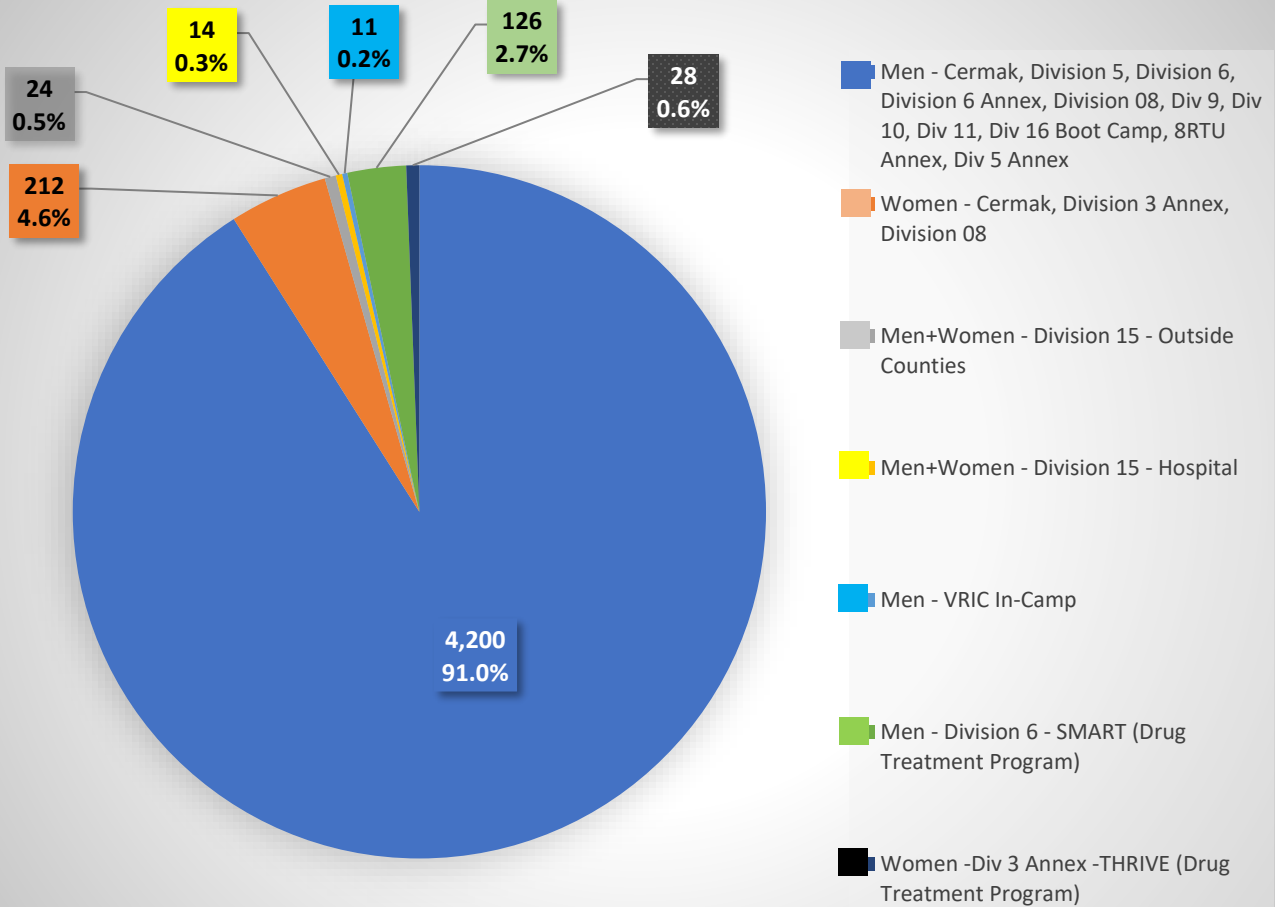

Sheriff's Daily Report

2/7/2024

Under the Custody of the Sheriff	
Total Male and Female	6,287
Jail Population	4,615
Community Corrections	1,672

Jail Population - Behind the Walls

Sheriff's Daily Report

2/7/2024

CCSO Population Demographics

In Confinement

Gender ID Distribution

Race Distribution

Age Distribution

Community Corrections

Gender ID Distribution

Race Distribution

Age Distribution