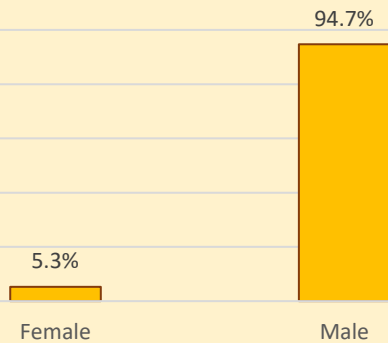

Sheriff's Daily Report

2/7/2024

Under the Custody of the Sheriff	
Total Male and Female	6,287
Jail Population	4,615
Community Corrections	1,672

Jail Population - Behind the Walls

Sheriff's Daily Report

2/7/2024

CCSO Population Demographics

In Confinement

Gender ID Distribution

Race Distribution

Age Distribution

Community Corrections

Gender ID Distribution

Race Distribution

Age Distribution