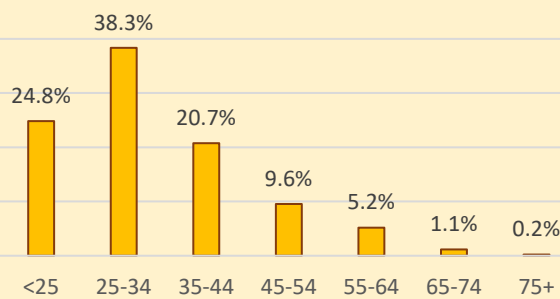

Sheriff's Daily Report

2/7/2024

Under the Custody of the Sheriff	
Total Male and Female	6,287
Jail Population	4,615
Community Corrections	1,672

Jail Population - Behind the Walls

Sheriff's Daily Report

2/7/2024

CCSO Population Demographics

In Confinement

Gender ID Distribution

Race Distribution

Age Distribution

Community Corrections

Gender ID Distribution

Race Distribution

Age Distribution