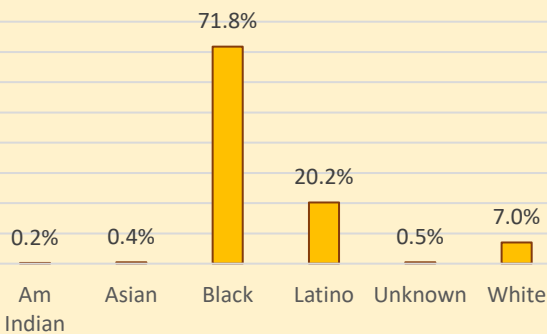

Sheriff's Daily Report

2/7/2024

Under the Custody of the Sheriff	
Total Male and Female	6,287
Jail Population	4,615
Community Corrections	1,672

Jail Population - Behind the Walls

Sheriff's Daily Report

2/7/2024

CCSO Population Demographics

In Confinement

Gender ID Distribution

Race Distribution

Age Distribution

Community Corrections

Gender ID Distribution

Race Distribution

Age Distribution