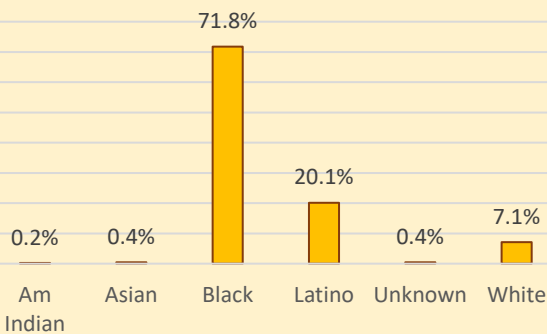

Sheriff's Daily Report

2/5/2024

Under the Custody of the Sheriff	
Total Male and Female	6,378
Jail Population	4,706
Community Corrections	1,672

Jail Population - Behind the Walls

Sheriff's Daily Report

2/5/2024

CCSO Population Demographics

In Confinement

Gender ID Distribution

Race Distribution

Age Distribution

Community Corrections

Gender ID Distribution

Race Distribution

Age Distribution