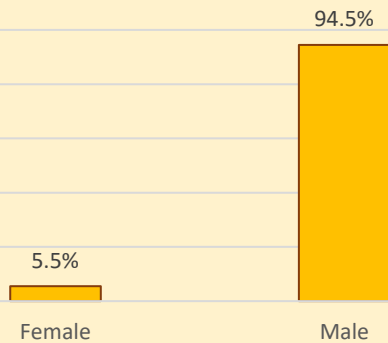

Sheriff's Daily Report

2/5/2024

Under the Custody of the Sheriff	
Total Male and Female	6,378
Jail Population	4,706
Community Corrections	1,672

Jail Population - Behind the Walls

Sheriff's Daily Report

2/5/2024

CCSO Population Demographics

In Confinement

Gender ID Distribution

Race Distribution

Age Distribution

Community Corrections

Gender ID Distribution

Race Distribution

Age Distribution