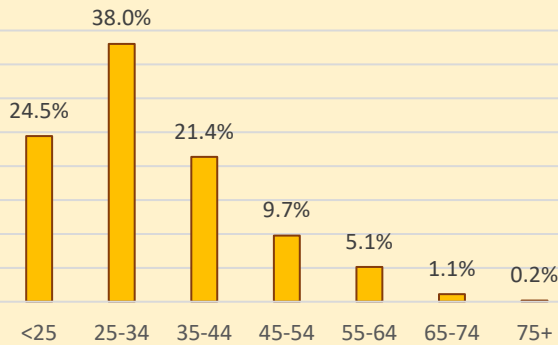

Sheriff's Daily Report

2/5/2024

Under the Custody of the Sheriff	
Total Male and Female	6,378
Jail Population	4,706
Community Corrections	1,672

Jail Population - Behind the Walls

Sheriff's Daily Report

2/5/2024

CCSO Population Demographics

In Confinement

Gender ID Distribution

Race Distribution

Age Distribution

Community Corrections

Gender ID Distribution

Race Distribution

Age Distribution