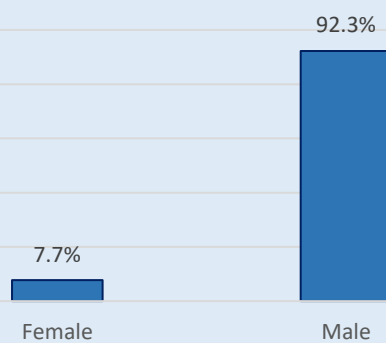

Sheriff's Daily Report

2/5/2024

Under the Custody of the Sheriff	
Total Male and Female	6,378
Jail Population	4,706
Community Corrections	1,672

Jail Population - Behind the Walls

Sheriff's Daily Report

2/5/2024

CCSO Population Demographics

In Confinement

Gender ID Distribution

Race Distribution

Age Distribution

Community Corrections

Gender ID Distribution

Race Distribution

Age Distribution