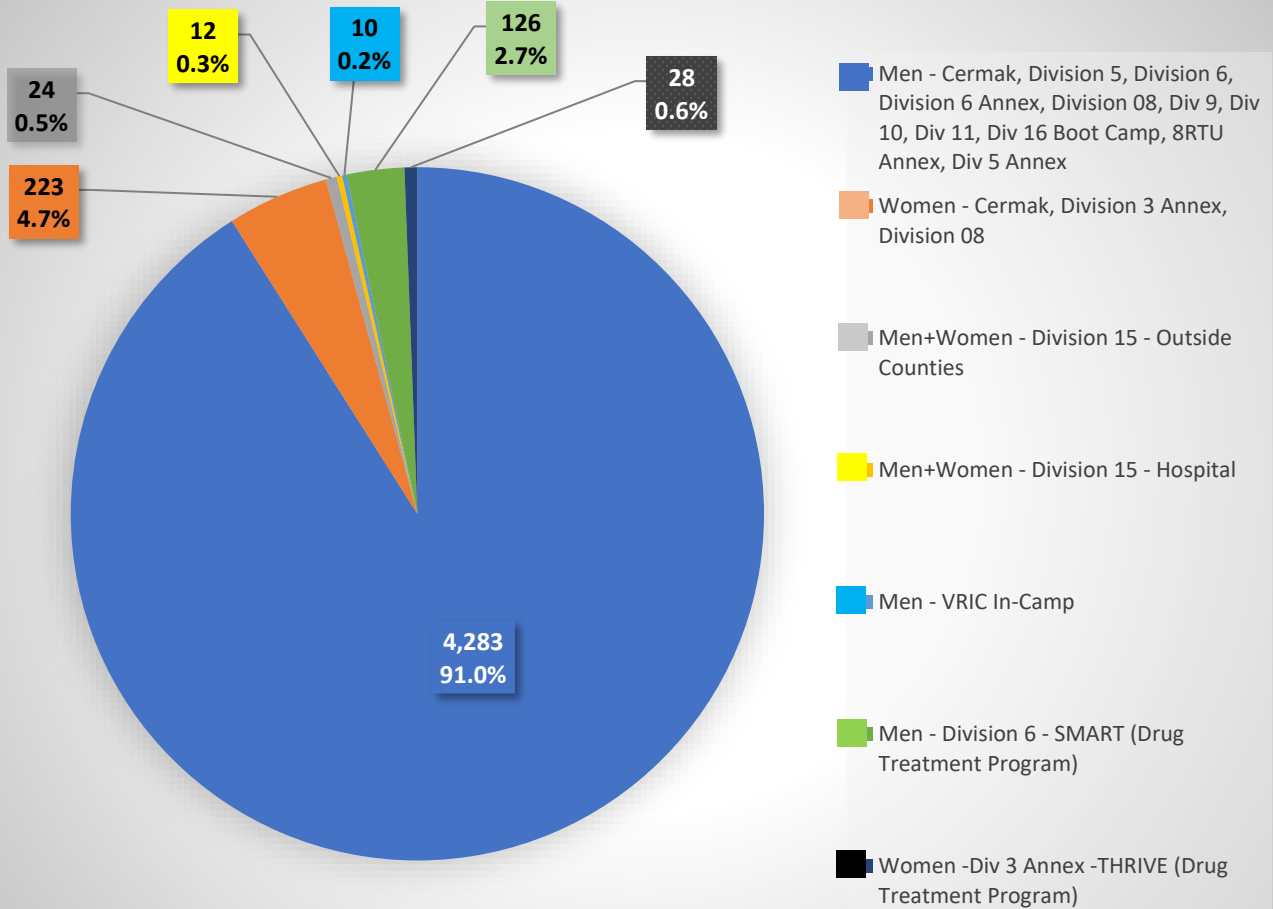

Sheriff's Daily Report

2/5/2024

Under the Custody of the Sheriff	
Total Male and Female	6,378
Jail Population	4,706
Community Corrections	1,672

Jail Population - Behind the Walls

Sheriff's Daily Report

2/5/2024

CCSO Population Demographics

In Confinement

Gender ID Distribution

Race Distribution

Age Distribution

Community Corrections

Gender ID Distribution

Race Distribution

Age Distribution