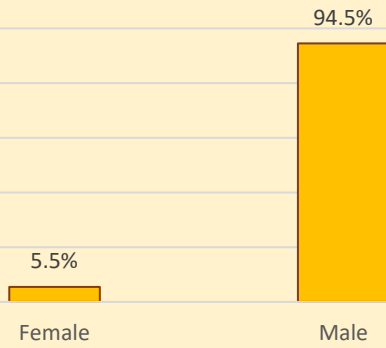

CCSO Population Demographics

In Confinement

Gender ID Distribution