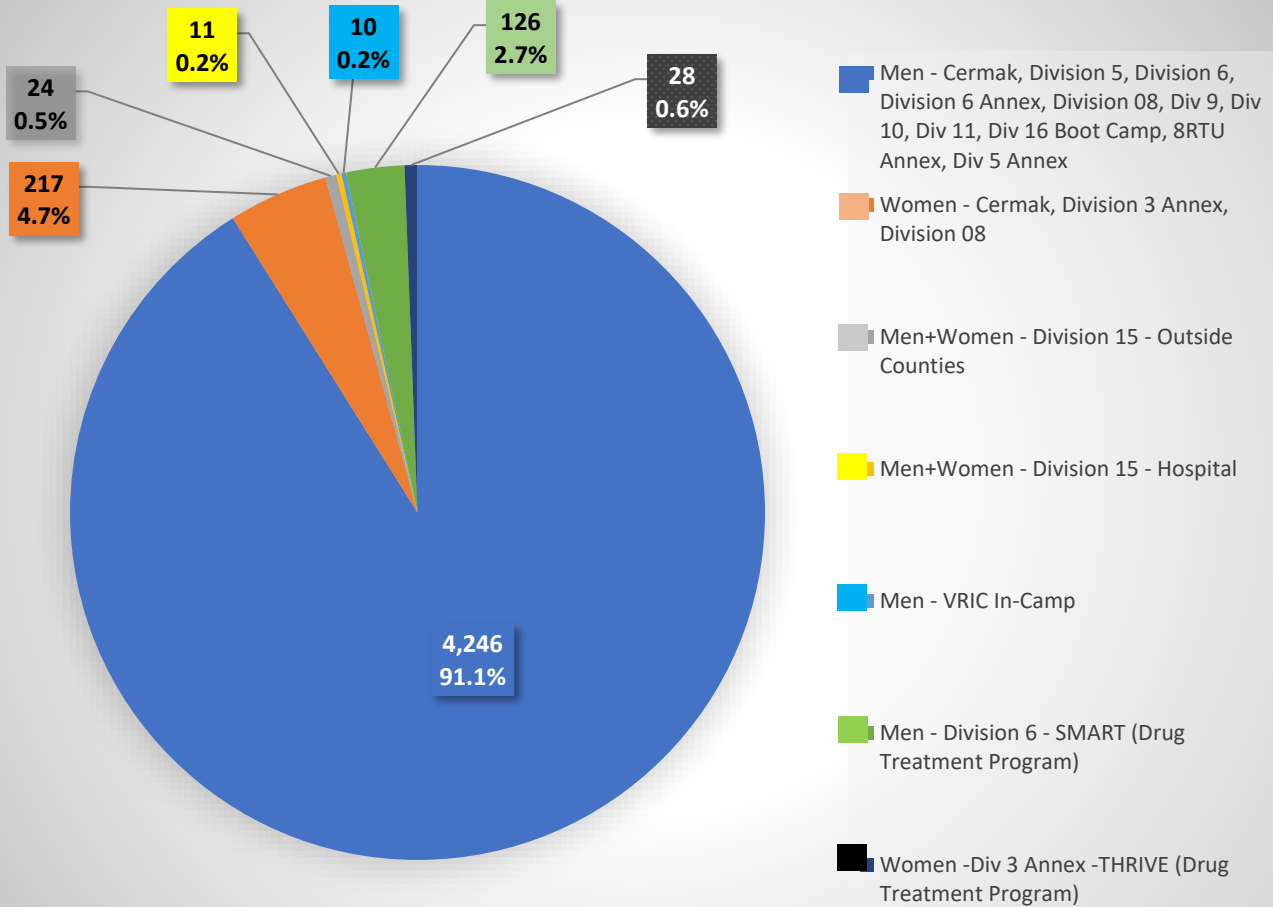

# Sheriff's Daily Report

## 2/4/2024

Under the Custody of the Sheriff	
Total Male and Female	6,331
Jail Population	4,662
Community Corrections	1,669

### Jail Population - Behind the Walls