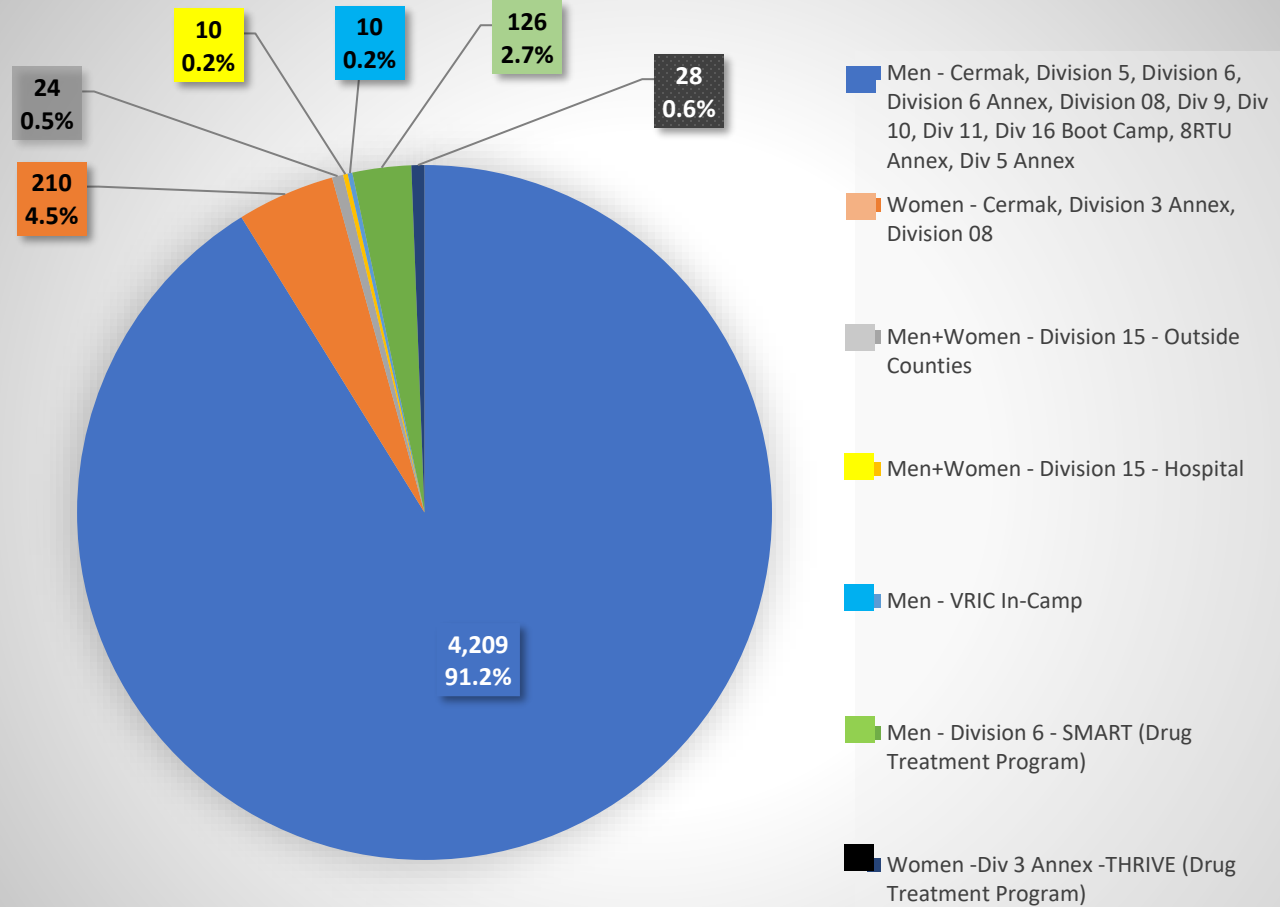

# Sheriff's Daily Report

## 2/3/2024

Under the Custody of the Sheriff	
Total Male and Female	6,285
Jail Population	4,617
Community Corrections	1,668

### Jail Population - Behind the Walls