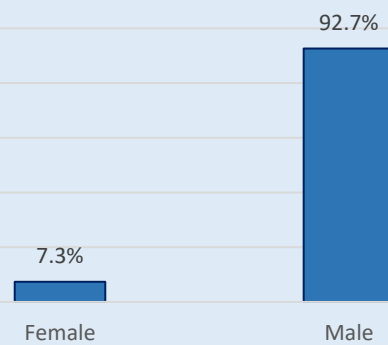

Sheriff's Daily Report

1/2/2024

| Under the Custody of the Sheriff | |
|----------------------------------|-------|
| Total Male and Female | 6,401 |
| Jail Population | 4,656 |
| Community Corrections | 1,745 |

Jail Population - Behind the Walls

Sheriff's Daily Report

1/2/2024

CCSO Population Demographics

In Confinement

Gender ID Distribution

Race Distribution

Age Distribution

Community Corrections

Gender ID Distribution

Race Distribution

Age Distribution