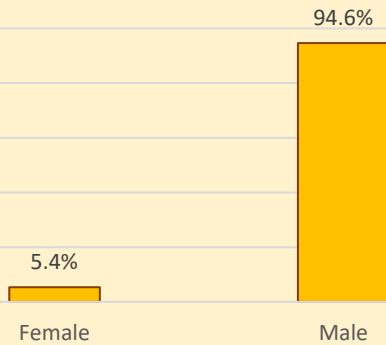

Sheriff's Daily Report

1/2/2024

| Under the Custody of the Sheriff | |
|----------------------------------|-------|
| Total Male and Female | 6,401 |
| Jail Population | 4,656 |
| Community Corrections | 1,745 |

Jail Population - Behind the Walls

Sheriff's Daily Report

1/2/2024

CCSO Population Demographics

In Confinement

Gender ID Distribution

Race Distribution

Age Distribution

Community Corrections

Gender ID Distribution

Race Distribution

Age Distribution