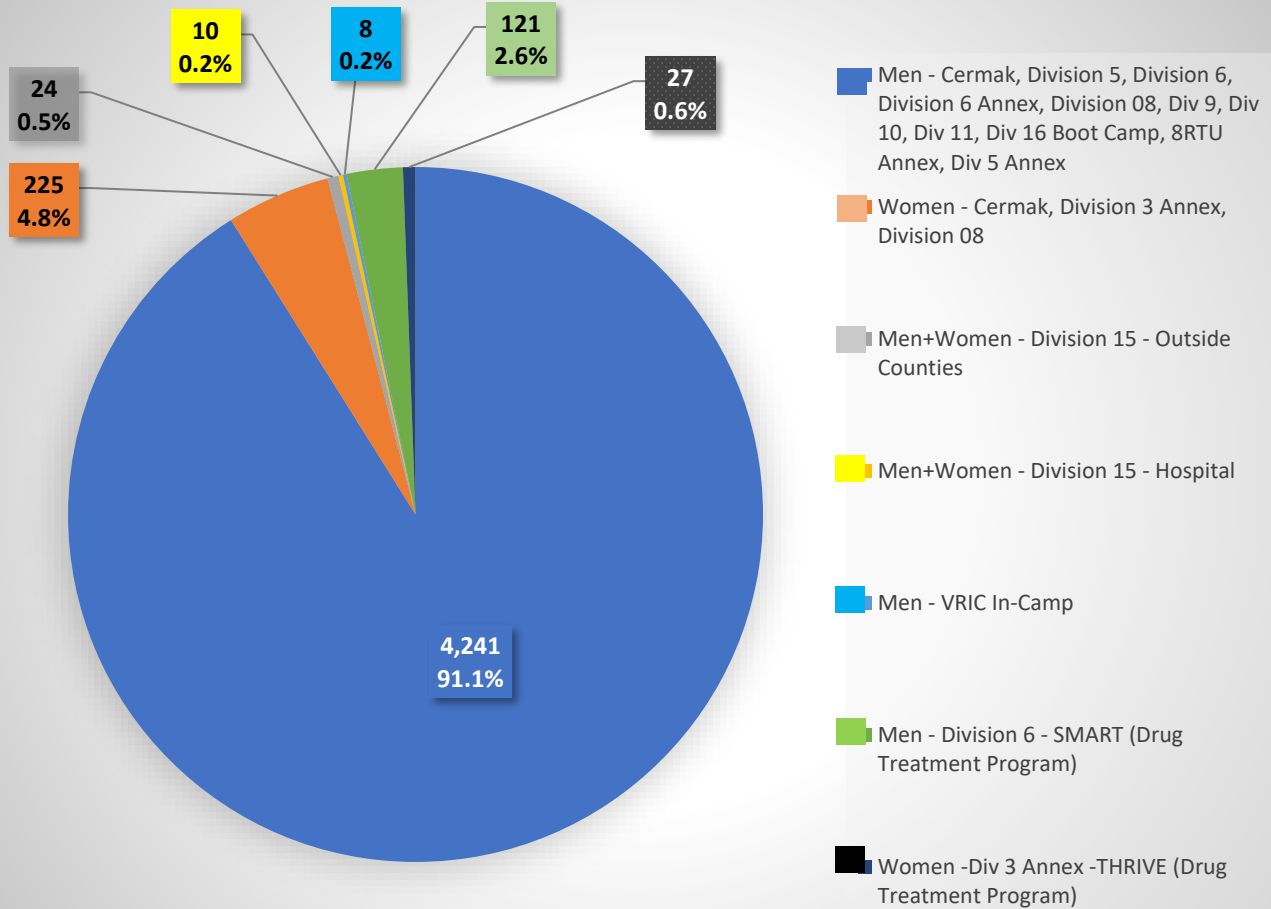

Sheriff's Daily Report

1/2/2024

| Under the Custody of the Sheriff | |
|----------------------------------|-------|
| Total Male and Female | 6,401 |
| Jail Population | 4,656 |
| Community Corrections | 1,745 |

Jail Population - Behind the Walls

Sheriff's Daily Report

1/2/2024

CCSO Population Demographics

In Confinement

Gender ID Distribution

Race Distribution

Age Distribution

Community Corrections

Gender ID Distribution

Race Distribution

Age Distribution