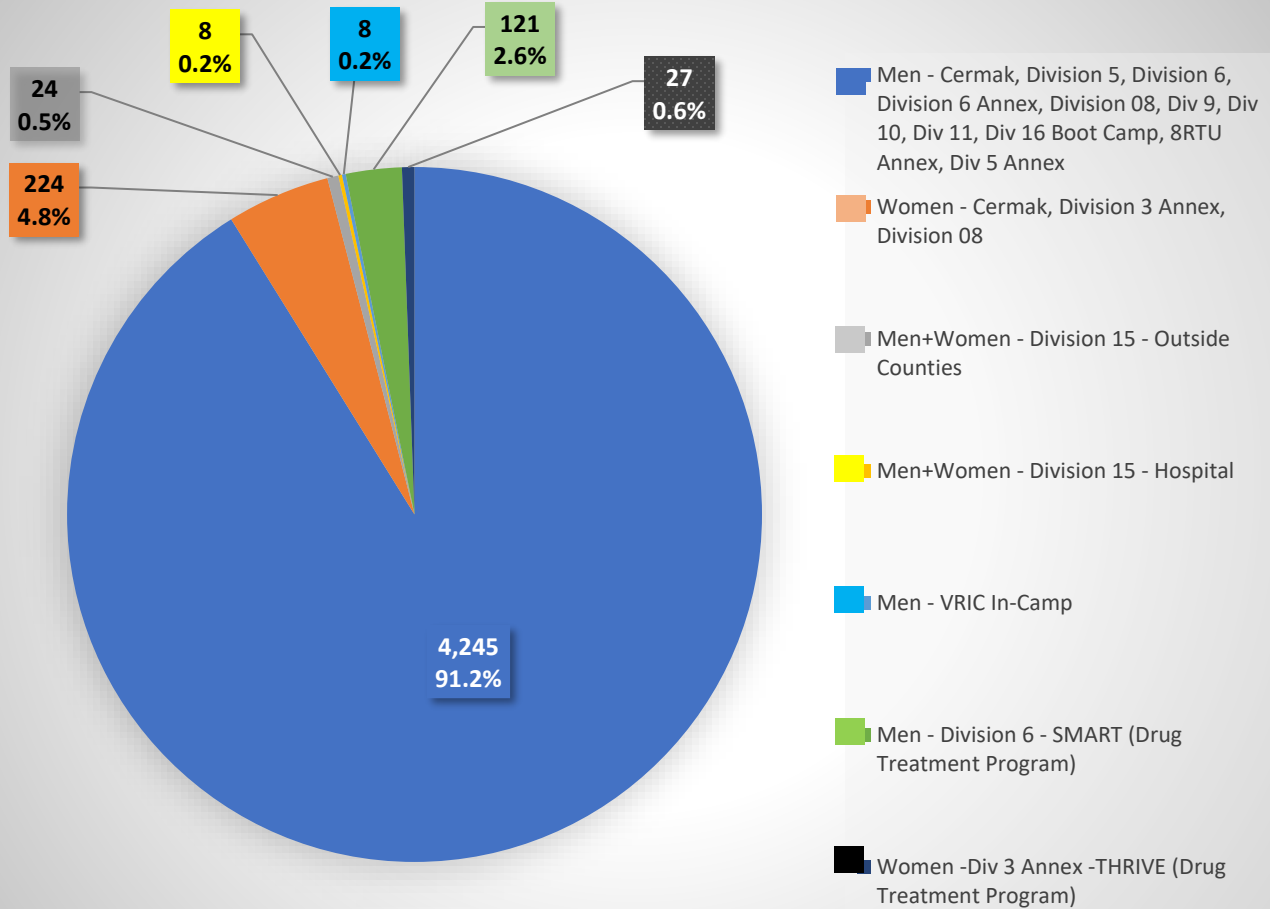

Sheriff's Daily Report

1/1/2024

Under the Custody of the Sheriff	
Total Male and Female	6,406
Jail Population	4,657
Community Corrections	1,749

Jail Population - Behind the Walls

Sheriff's Daily Report

1/1/2024

CCSO Population Demographics

In Confinement

Gender ID Distribution

Race Distribution

Age Distribution

Community Corrections

Gender ID Distribution

Race Distribution

Age Distribution