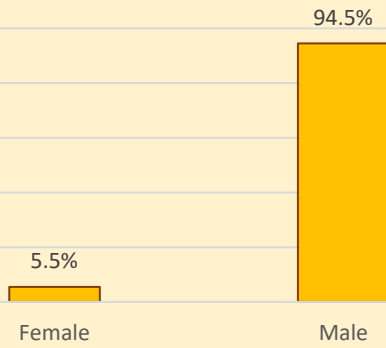

Sheriff's Daily Report

1/1/2024

Under the Custody of the Sheriff	
Total Male and Female	6,406
Jail Population	4,657
Community Corrections	1,749

Jail Population - Behind the Walls

Sheriff's Daily Report

1/1/2024

CCSO Population Demographics

In Confinement

Gender ID Distribution

Race Distribution

Age Distribution

Community Corrections

Gender ID Distribution

Race Distribution

Age Distribution