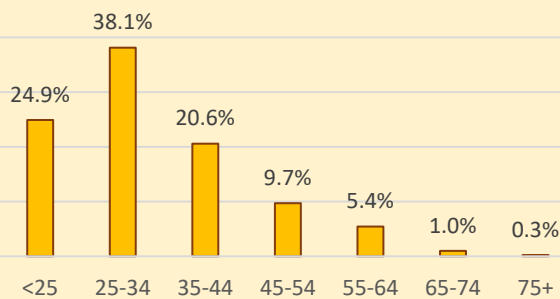

Sheriff's Daily Report

1/1/2024

Under the Custody of the Sheriff	
Total Male and Female	6,406
Jail Population	4,657
Community Corrections	1,749

Jail Population - Behind the Walls

Sheriff's Daily Report

1/1/2024

CCSO Population Demographics

In Confinement

Gender ID Distribution

Race Distribution

Age Distribution

Community Corrections

Gender ID Distribution

Race Distribution

Age Distribution