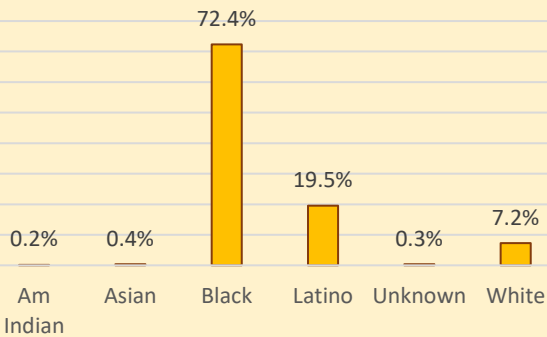

Sheriff's Daily Report

1/1/2024

Under the Custody of the Sheriff	
Total Male and Female	6,406
Jail Population	4,657
Community Corrections	1,749

Jail Population - Behind the Walls

Sheriff's Daily Report

1/1/2024

CCSO Population Demographics

In Confinement

Gender ID Distribution

Race Distribution

Age Distribution

Community Corrections

Gender ID Distribution

Race Distribution

Age Distribution