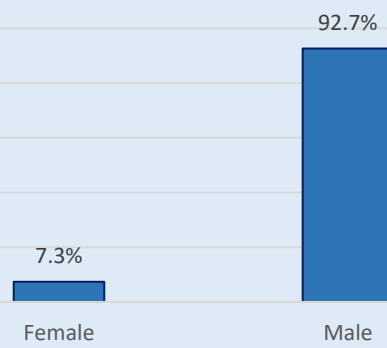

Sheriff's Daily Report

1/1/2024

Under the Custody of the Sheriff	
Total Male and Female	6,406
Jail Population	4,657
Community Corrections	1,749

Jail Population - Behind the Walls

Sheriff's Daily Report

1/1/2024

CCSO Population Demographics

In Confinement

Gender ID Distribution

Race Distribution

Age Distribution

Community Corrections

Gender ID Distribution

Race Distribution

Age Distribution