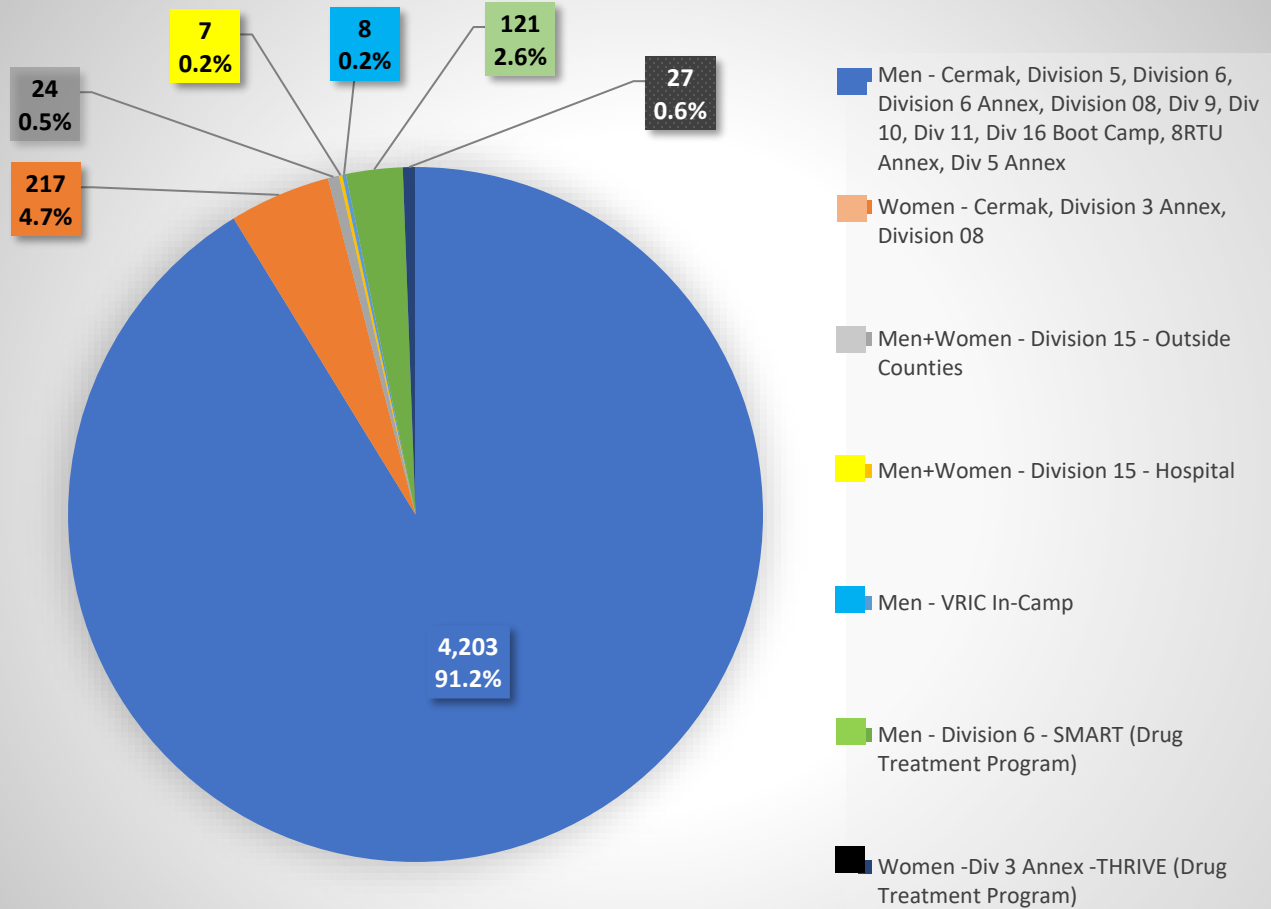

# Sheriff's Daily Report

## 12/31/2023

Under the Custody of the Sheriff	
Total Male and Female	6,355
Jail Population	4,607
Community Corrections	1,748

### Jail Population - Behind the Walls

# Sheriff's Daily Report

12/31/2023