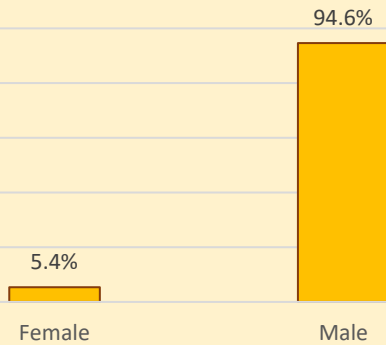

Sheriff's Daily Report

12/30/2023

Under the Custody of the Sheriff	
Total Male and Female	6,311
Jail Population	4,567
Community Corrections	1,744

Jail Population - Behind the Walls

Sheriff's Daily Report

12/30/2023

CCSO Population Demographics

In Confinement

Gender ID Distribution

Race Distribution

Age Distribution

Community Corrections

Gender ID Distribution

Race Distribution

Age Distribution