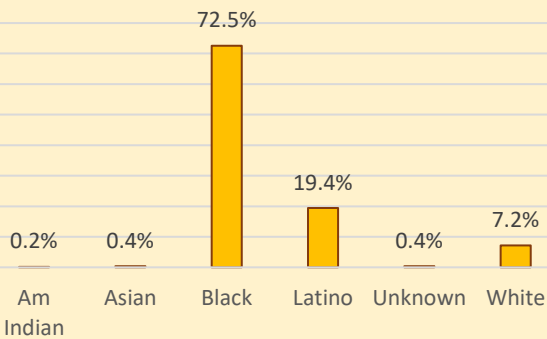

Sheriff's Daily Report

12/30/2023

Under the Custody of the Sheriff	
Total Male and Female	6,311
Jail Population	4,567
Community Corrections	1,744

Jail Population - Behind the Walls

Sheriff's Daily Report

12/30/2023

CCSO Population Demographics

In Confinement

Gender ID Distribution

Race Distribution

Age Distribution

Community Corrections

Gender ID Distribution

Race Distribution

Age Distribution