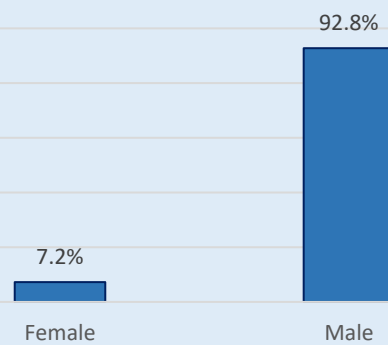

Sheriff's Daily Report

12/30/2023

Under the Custody of the Sheriff	
Total Male and Female	6,311
Jail Population	4,567
Community Corrections	1,744

Jail Population - Behind the Walls

Sheriff's Daily Report

12/30/2023

CCSO Population Demographics

In Confinement

Gender ID Distribution

Race Distribution

Age Distribution

Community Corrections

Gender ID Distribution

Race Distribution

Age Distribution