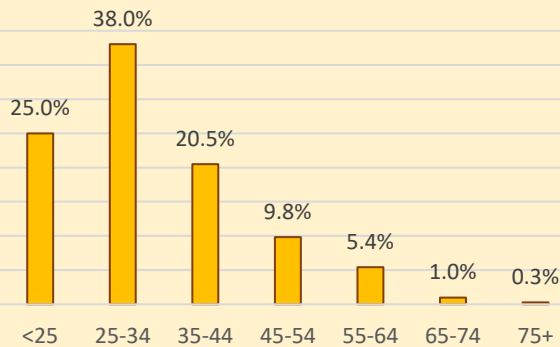

Sheriff's Daily Report

12/30/2023

Under the Custody of the Sheriff	
Total Male and Female	6,311
Jail Population	4,567
Community Corrections	1,744

Jail Population - Behind the Walls

Sheriff's Daily Report

12/30/2023

CCSO Population Demographics

In Confinement

Gender ID Distribution

Race Distribution

Age Distribution

Community Corrections

Gender ID Distribution

Race Distribution

Age Distribution