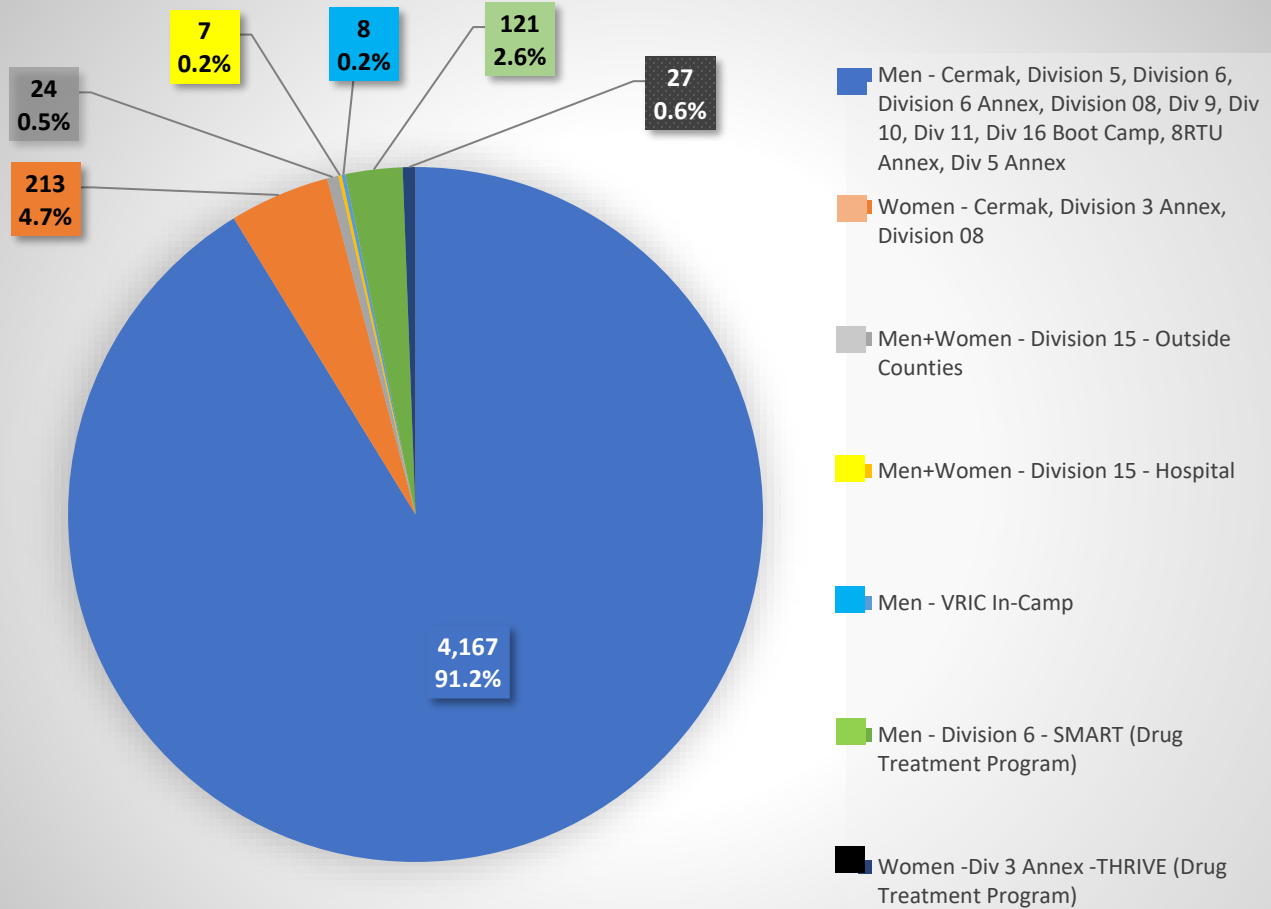

Sheriff's Daily Report

12/30/2023

Under the Custody of the Sheriff	
Total Male and Female	6,311
Jail Population	4,567
Community Corrections	1,744

Jail Population - Behind the Walls

Sheriff's Daily Report

12/30/2023

CCSO Population Demographics

In Confinement

Gender ID Distribution

Race Distribution

Age Distribution

Community Corrections

Gender ID Distribution

Race Distribution

Age Distribution