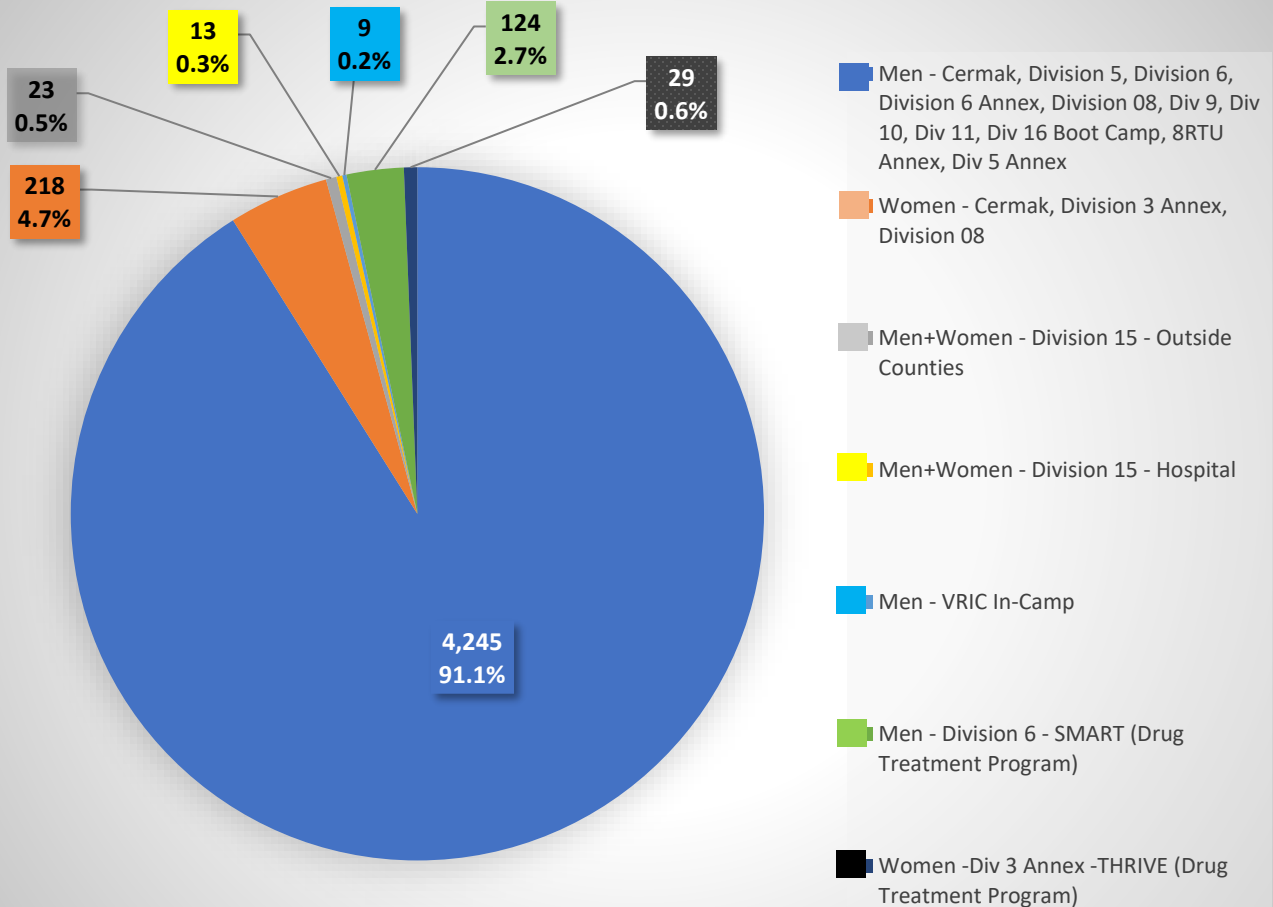

# Sheriff's Daily Report

1/30/2024

Under the Custody of the Sheriff	
<b>Total Male and Female</b>	<b>6,354</b>
Jail Population	4,661
Community Corrections	1,693

## Jail Population - Behind the Walls