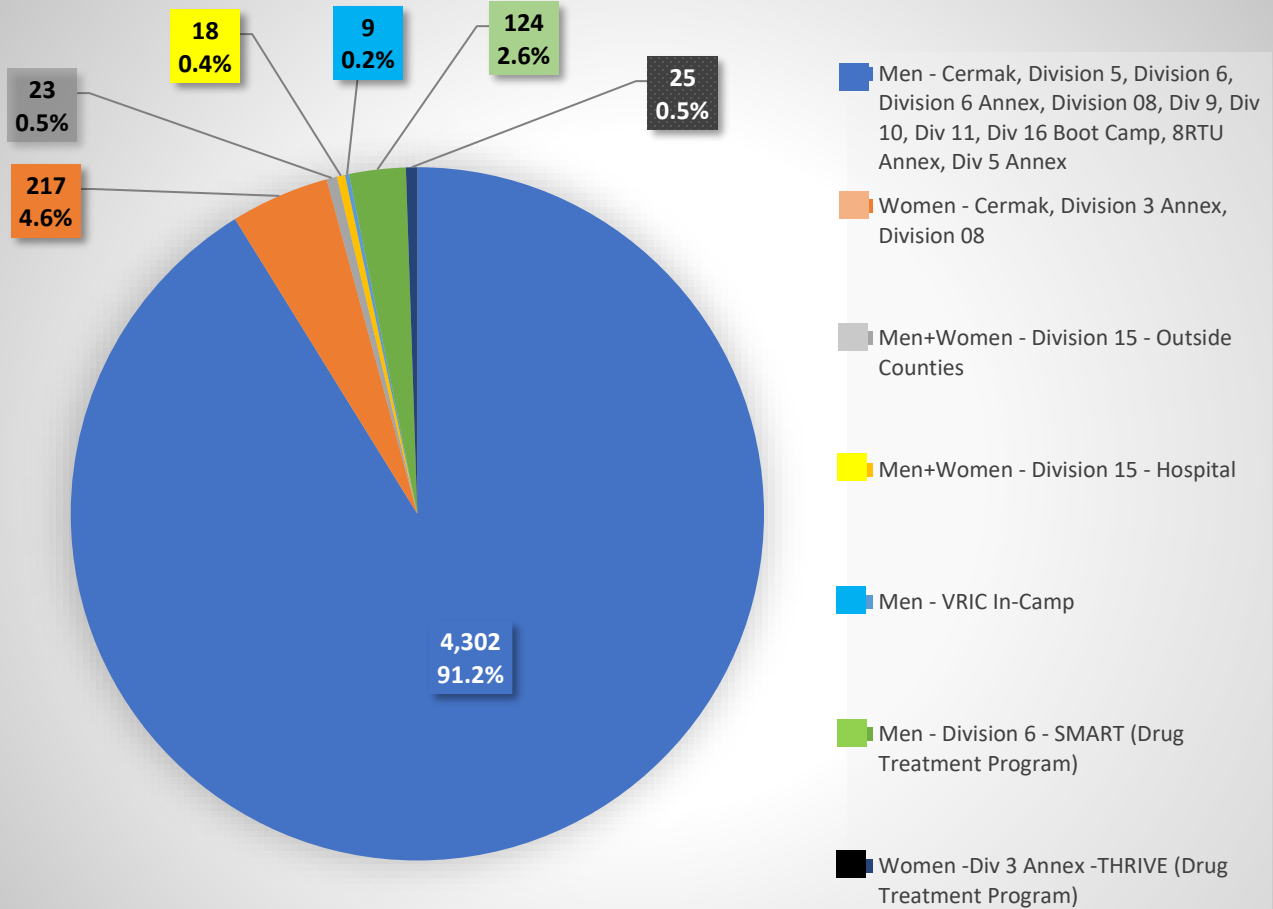

Sheriff's Daily Report

1/29/2024

| Under the Custody of the Sheriff | |
|----------------------------------|-------|
| Total Male and Female | 6,417 |
| Jail Population | 4,718 |
| Community Corrections | 1,699 |

Jail Population - Behind the Walls

Sheriff's Daily Report

1/29/2024

CCSO Population Demographics