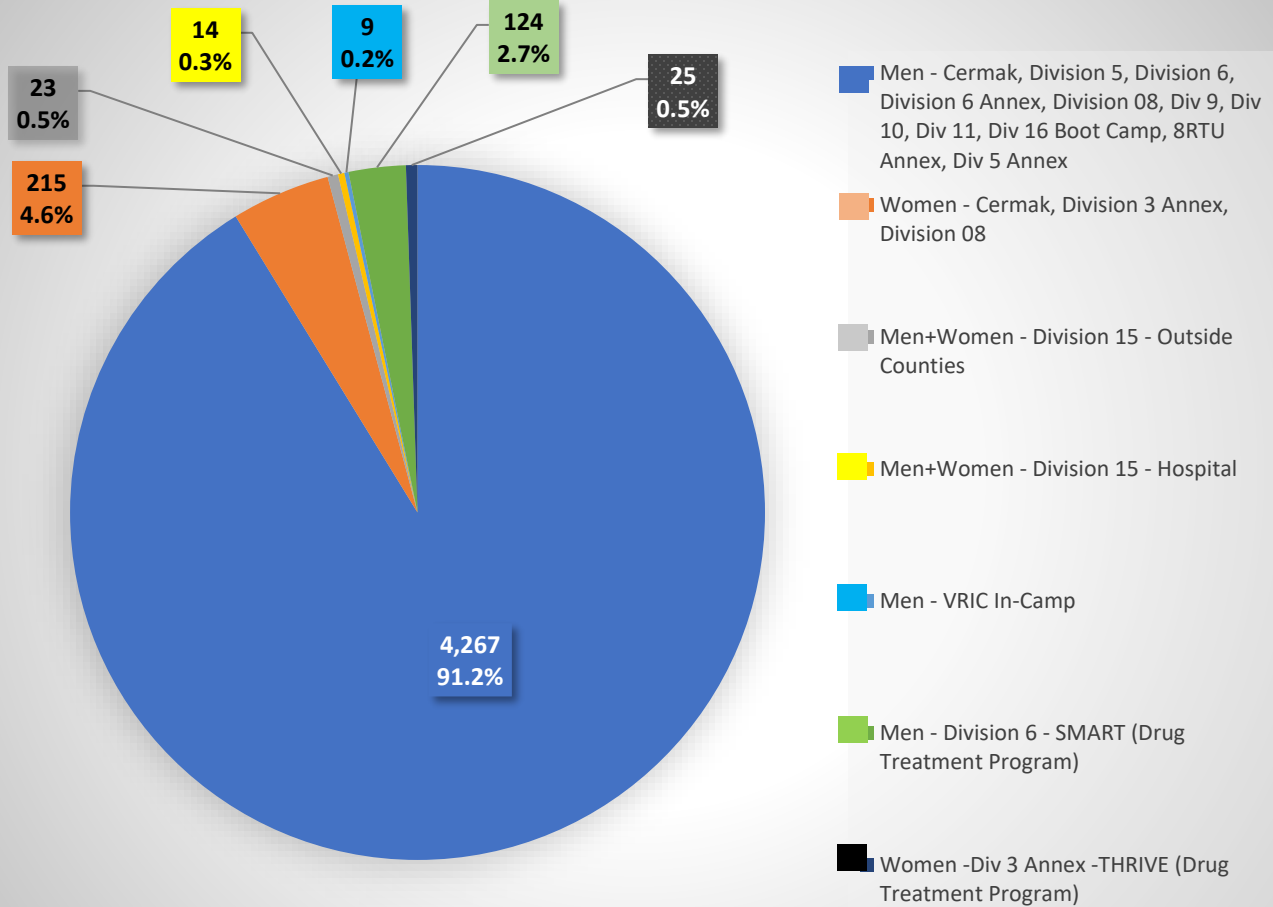

Sheriff's Daily Report

1/28/2024

| Under the Custody of the Sheriff | |
|----------------------------------|-------|
| Total Male and Female | 6,374 |
| Jail Population | 4,677 |
| Community Corrections | 1,697 |

Jail Population - Behind the Walls

Sheriff's Daily Report

1/28/2024

CCSO Population Demographics

In Confinement

Gender ID Distribution

Race Distribution

Age Distribution

Community Corrections

Gender ID Distribution

Race Distribution

Age Distribution