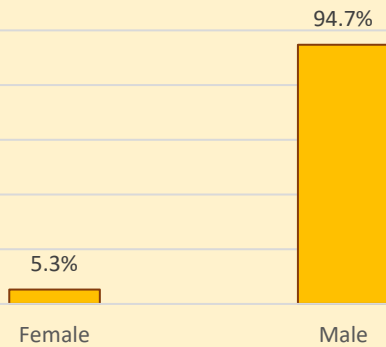

Sheriff's Daily Report

1/28/2024

| Under the Custody of the Sheriff | |
|----------------------------------|-------|
| Total Male and Female | 6,374 |
| Jail Population | 4,677 |
| Community Corrections | 1,697 |

Jail Population - Behind the Walls

Sheriff's Daily Report

1/28/2024

CCSO Population Demographics

In Confinement

Gender ID Distribution

Race Distribution

Age Distribution

Community Corrections

Gender ID Distribution

Race Distribution

Age Distribution