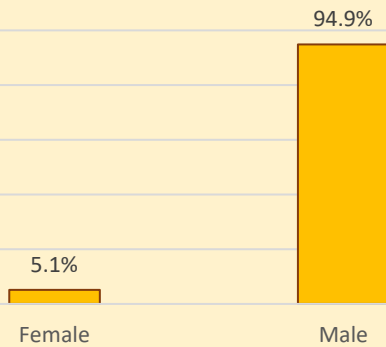

CCSO Population Demographics

In Confinement

Gender ID Distribution