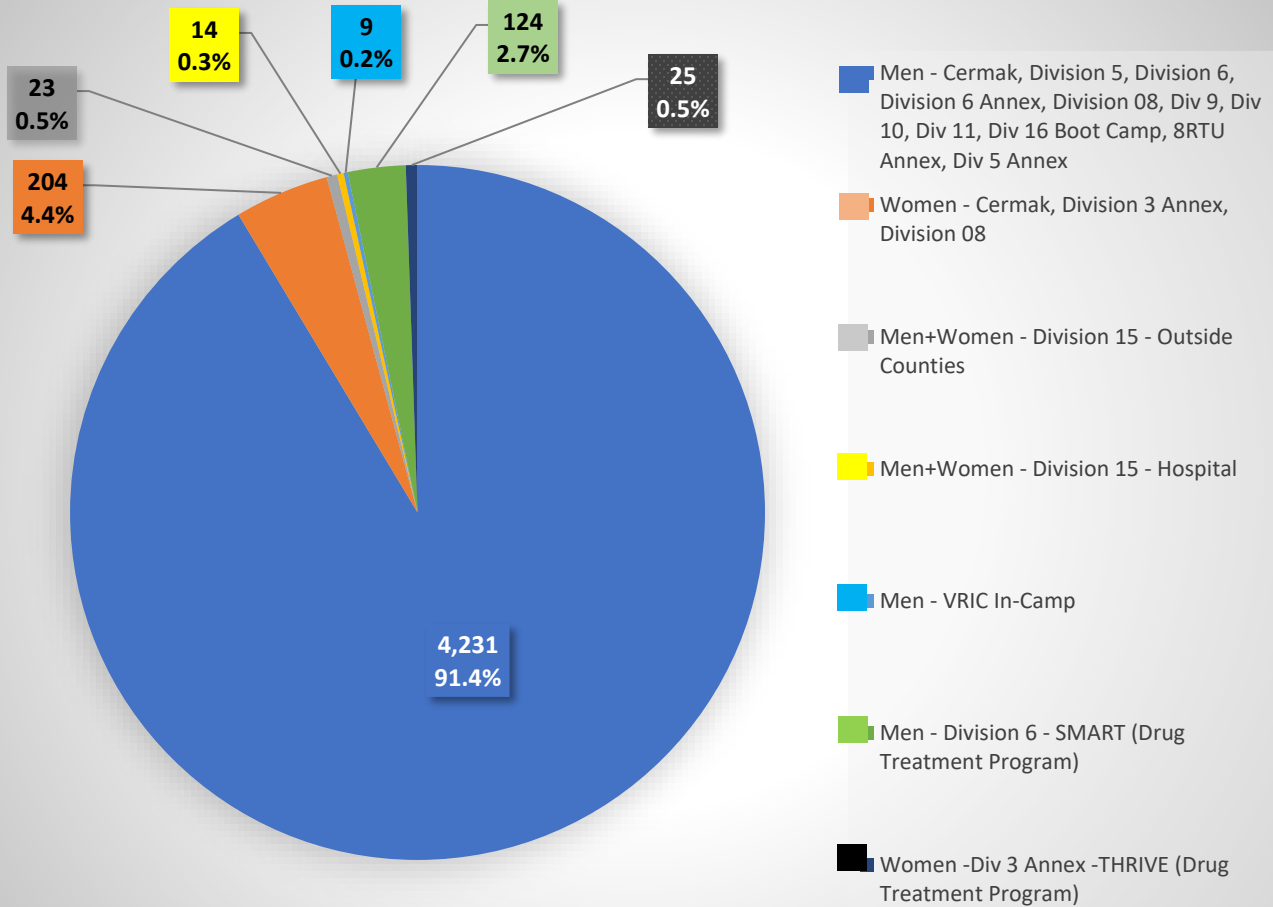

# Sheriff's Daily Report

## 1/27/2024

Under the Custody of the Sheriff	
Total Male and Female	6,322
Jail Population	4,630
Community Corrections	1,692

### Jail Population - Behind the Walls