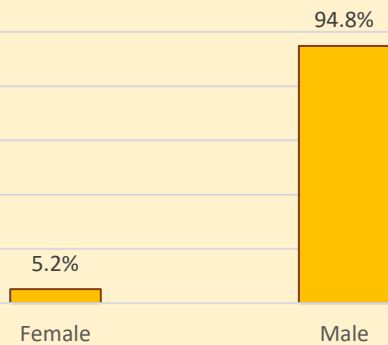

Sheriff's Daily Report

1/26/2024

CCSO Population Demographics

In Confinement

Gender ID Distribution