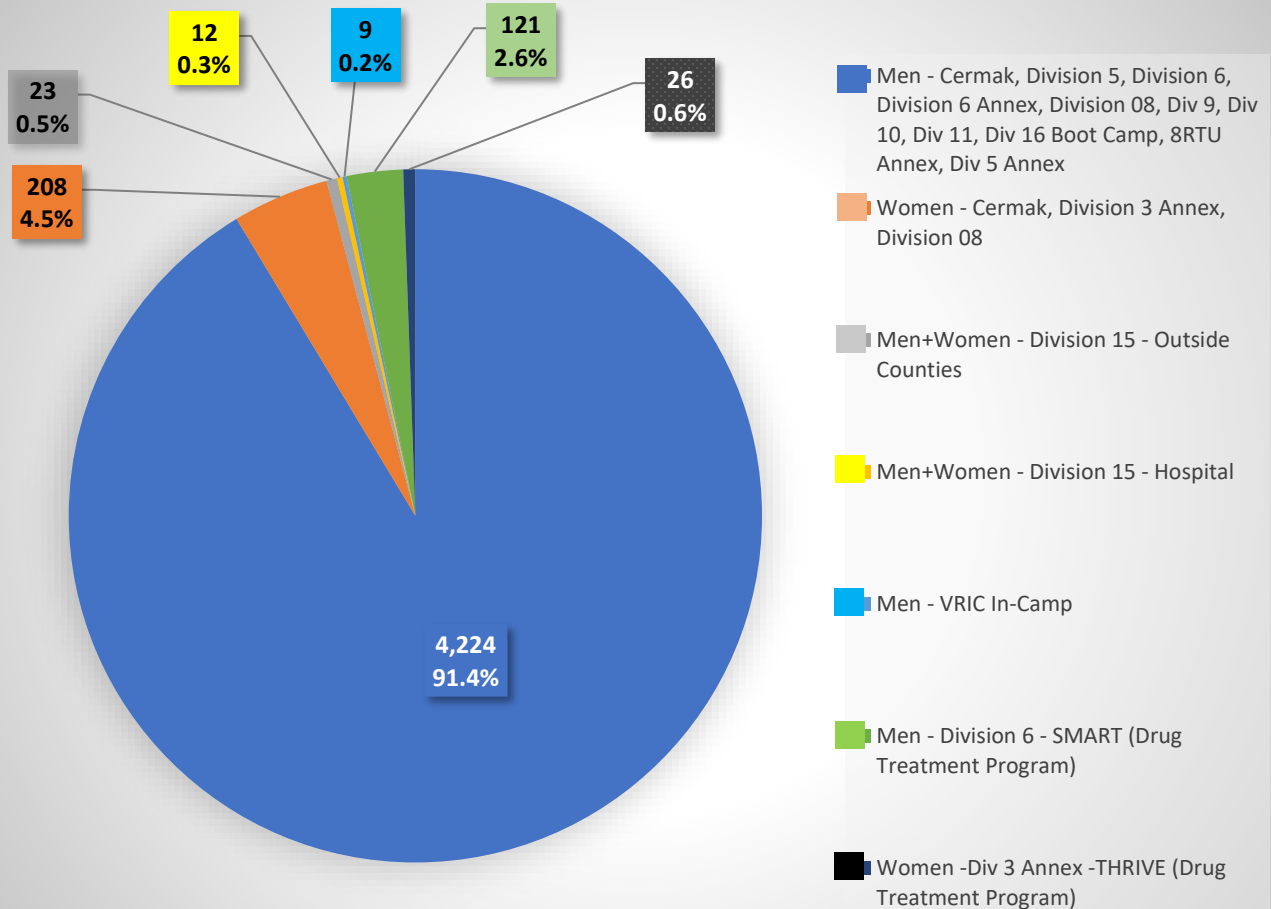

# Sheriff's Daily Report

1/26/2024

Under the Custody of the Sheriff	
<b>Total Male and Female</b>	<b>6,317</b>
Jail Population	4,623
Community Corrections	1,694

## Jail Population - Behind the Walls

### In Confinement

Gender ID Distribution

Race Distribution

Age Distribution