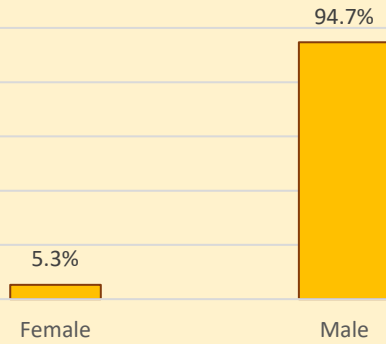

CCSO Population Demographics

In Confinement

Gender ID Distribution