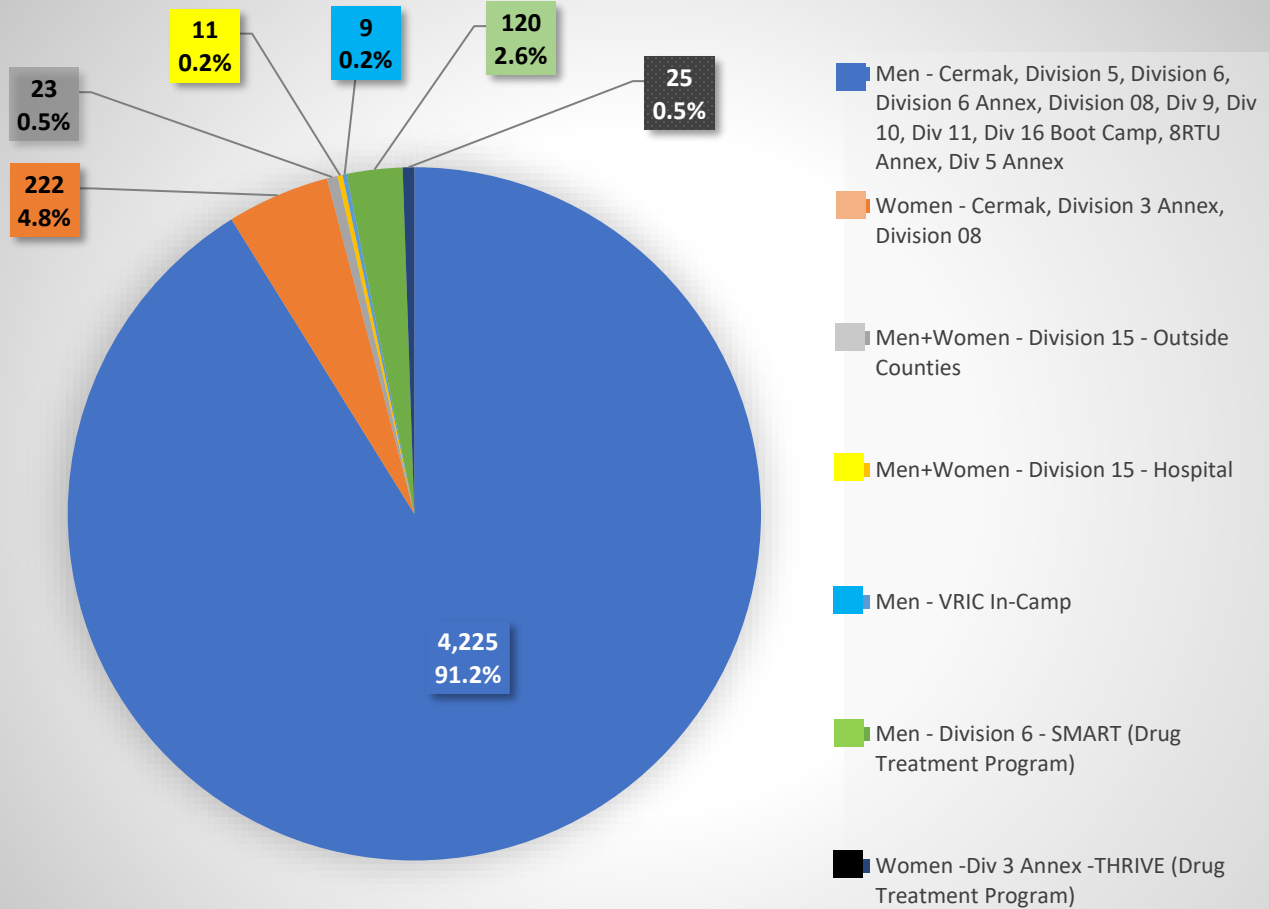

# Sheriff's Daily Report

1/25/2024

Under the Custody of the Sheriff	
<b>Total Male and Female</b>	<b>6,327</b>
Jail Population	4,635
Community Corrections	1,692

## Jail Population - Behind the Walls

### In Confinement

Gender ID Distribution

Race Distribution

Age Distribution