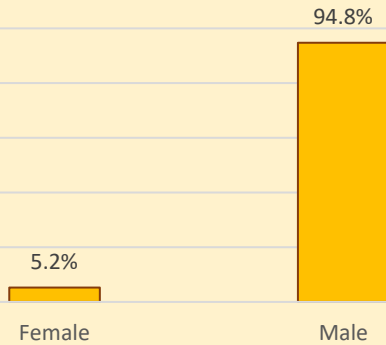

Sheriff's Daily Report

1/24/2024

Under the Custody of the Sheriff	
Total Male and Female	6,366
Jail Population	4,674
Community Corrections	1,692

Jail Population - Behind the Walls

Sheriff's Daily Report

1/24/2024

CCSO Population Demographics

In Confinement

Gender ID Distribution

Race Distribution

Age Distribution

Community Corrections

Gender ID Distribution

Race Distribution

Age Distribution