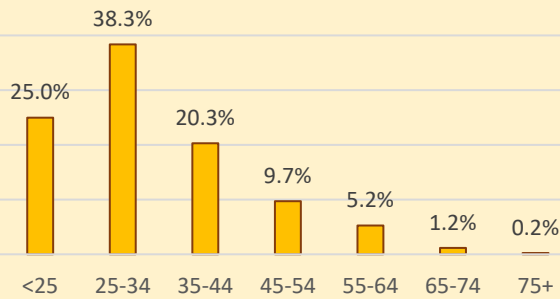

Sheriff's Daily Report

1/24/2024

Under the Custody of the Sheriff	
Total Male and Female	6,366
Jail Population	4,674
Community Corrections	1,692

Jail Population - Behind the Walls

Sheriff's Daily Report

1/24/2024

CCSO Population Demographics

In Confinement

Gender ID Distribution

Race Distribution

Age Distribution

Community Corrections

Gender ID Distribution

Race Distribution

Age Distribution