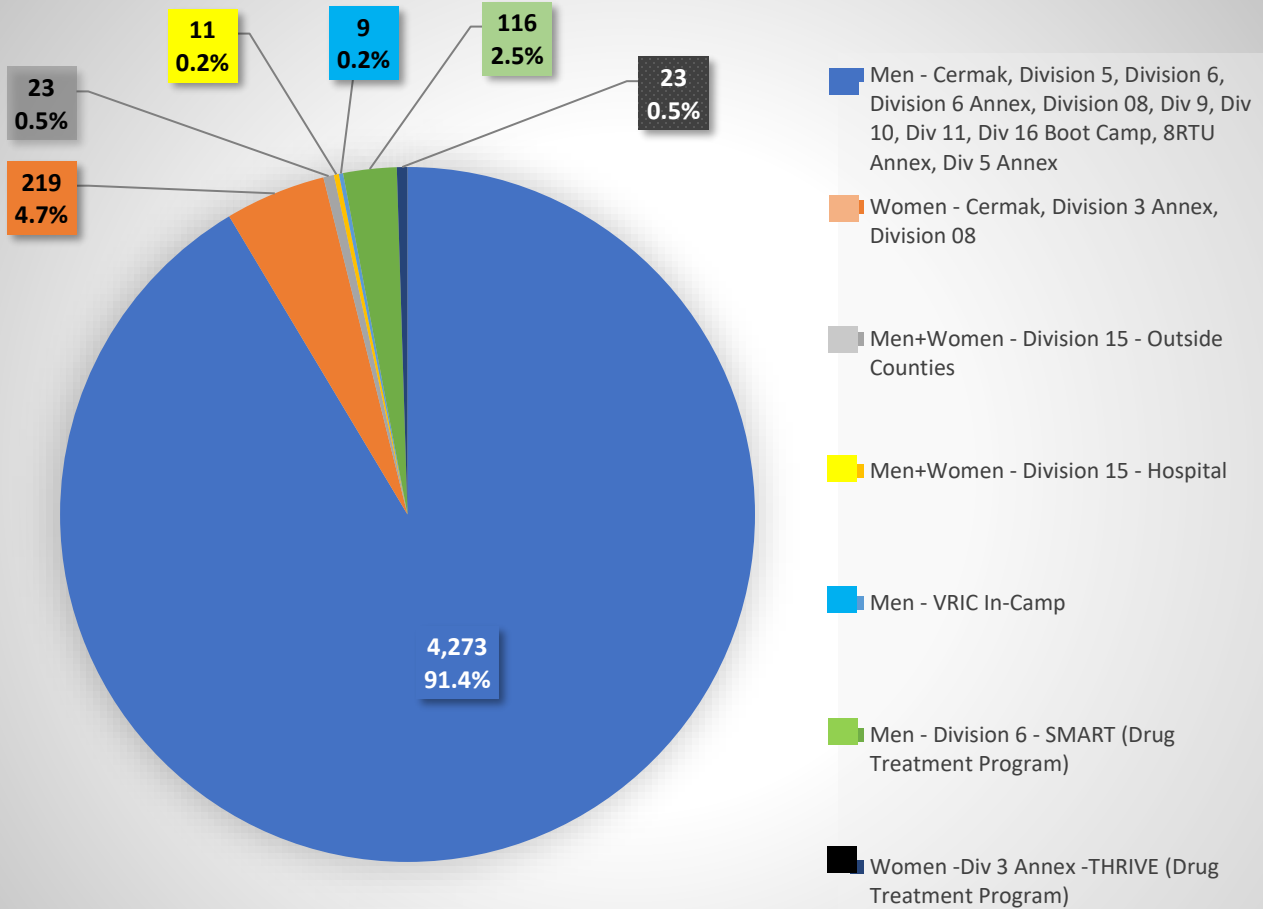

Sheriff's Daily Report

1/24/2024

Under the Custody of the Sheriff	
Total Male and Female	6,366
Jail Population	4,674
Community Corrections	1,692

Jail Population - Behind the Walls

Sheriff's Daily Report

1/24/2024

CCSO Population Demographics

In Confinement

Gender ID Distribution

Race Distribution

Age Distribution

Community Corrections

Gender ID Distribution

Race Distribution

Age Distribution