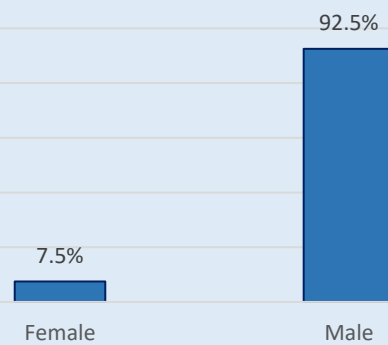

Sheriff's Daily Report

1/24/2024

Under the Custody of the Sheriff	
Total Male and Female	6,366
Jail Population	4,674
Community Corrections	1,692

Jail Population - Behind the Walls

Sheriff's Daily Report

1/24/2024

CCSO Population Demographics

In Confinement

Gender ID Distribution

Race Distribution

Age Distribution

Community Corrections

Gender ID Distribution

Race Distribution

Age Distribution