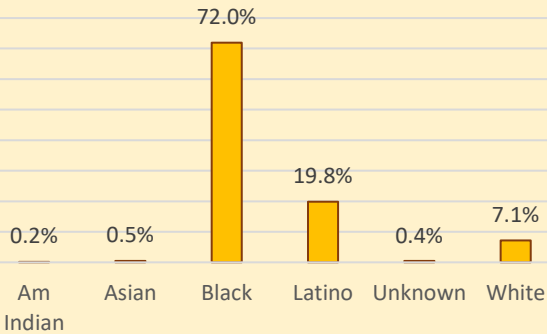

Sheriff's Daily Report

1/24/2024

Under the Custody of the Sheriff	
Total Male and Female	6,366
Jail Population	4,674
Community Corrections	1,692

Jail Population - Behind the Walls

Sheriff's Daily Report

1/24/2024

CCSO Population Demographics

In Confinement

Gender ID Distribution

Race Distribution

Age Distribution

Community Corrections

Gender ID Distribution

Race Distribution

Age Distribution