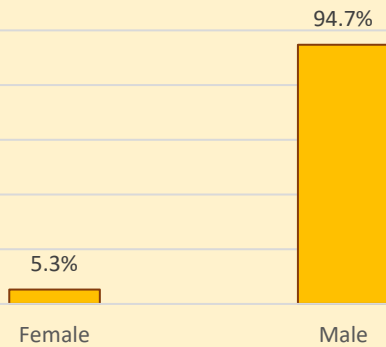

Sheriff's Daily Report

1/23/2024

Under the Custody of the Sheriff	
Total Male and Female	6,373
Jail Population	4,678
Community Corrections	1,695

Jail Population - Behind the Walls

Sheriff's Daily Report

1/23/2024

CCSO Population Demographics

In Confinement

Gender ID Distribution

Race Distribution

Age Distribution

Community Corrections

Gender ID Distribution

Race Distribution

Age Distribution