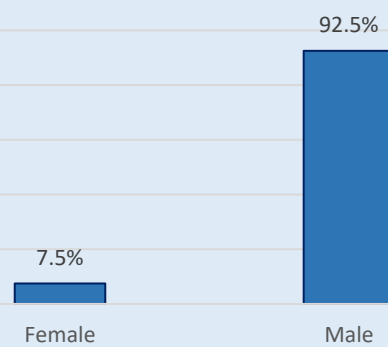

Sheriff's Daily Report

1/23/2024

Under the Custody of the Sheriff	
Total Male and Female	6,373
Jail Population	4,678
Community Corrections	1,695

Jail Population - Behind the Walls

Sheriff's Daily Report

1/23/2024

CCSO Population Demographics

In Confinement

Gender ID Distribution

Race Distribution

Age Distribution

Community Corrections

Gender ID Distribution

Race Distribution

Age Distribution