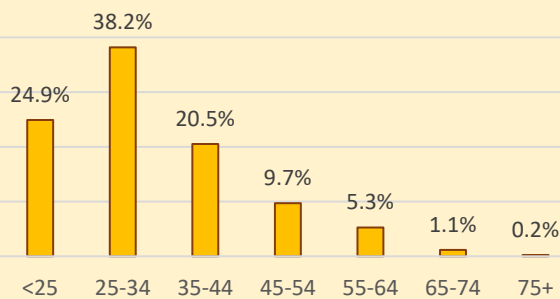

Sheriff's Daily Report

1/23/2024

Under the Custody of the Sheriff	
Total Male and Female	6,373
Jail Population	4,678
Community Corrections	1,695

Jail Population - Behind the Walls

Sheriff's Daily Report

1/23/2024

CCSO Population Demographics

In Confinement

Gender ID Distribution

Race Distribution

Age Distribution

Community Corrections

Gender ID Distribution

Race Distribution

Age Distribution