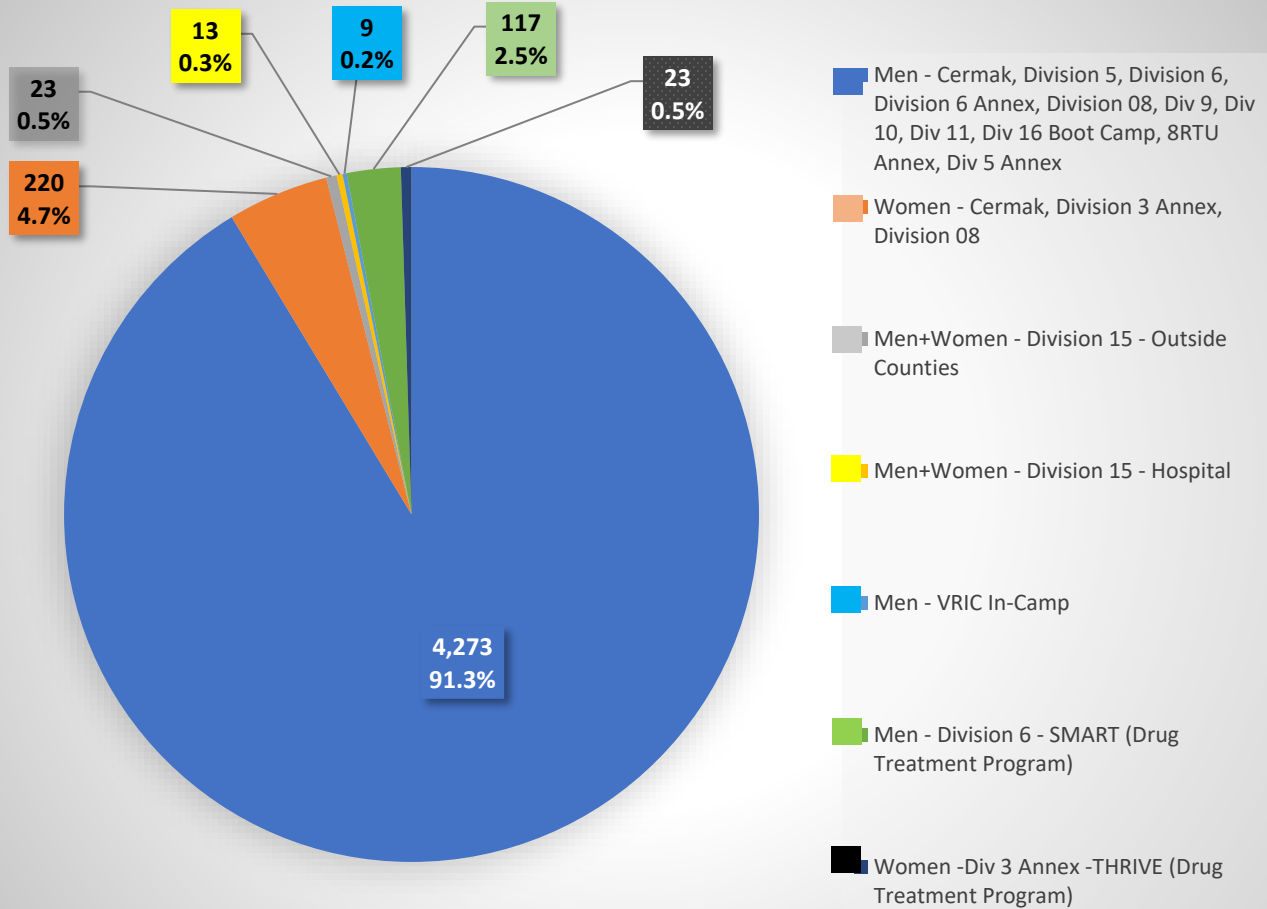

Sheriff's Daily Report

1/23/2024

Under the Custody of the Sheriff	
Total Male and Female	6,373
Jail Population	4,678
Community Corrections	1,695

Jail Population - Behind the Walls

Sheriff's Daily Report

1/23/2024

CCSO Population Demographics

In Confinement

Gender ID Distribution

Race Distribution

Age Distribution

Community Corrections

Gender ID Distribution

Race Distribution

Age Distribution