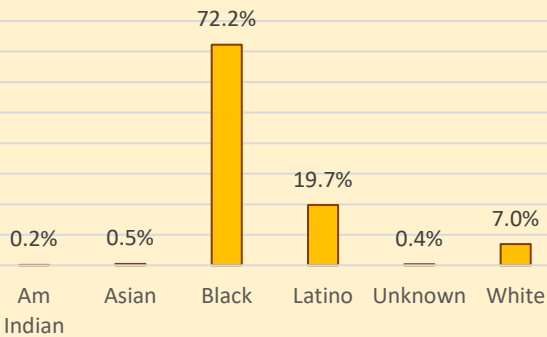

Sheriff's Daily Report

1/23/2024

Under the Custody of the Sheriff	
Total Male and Female	6,373
Jail Population	4,678
Community Corrections	1,695

Jail Population - Behind the Walls

Sheriff's Daily Report

1/23/2024

CCSO Population Demographics

In Confinement

Gender ID Distribution

Race Distribution

Age Distribution

Community Corrections

Gender ID Distribution

Race Distribution

Age Distribution