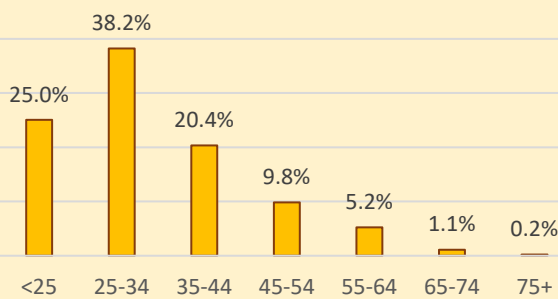

Sheriff's Daily Report

1/22/2024

Under the Custody of the Sheriff	
Total Male and Female	6,451
Jail Population	4,747
Community Corrections	1,704

Jail Population - Behind the Walls

Sheriff's Daily Report

1/22/2024

CCSO Population Demographics

In Confinement

Gender ID Distribution

Race Distribution

Age Distribution

Community Corrections

Gender ID Distribution

Race Distribution

Age Distribution