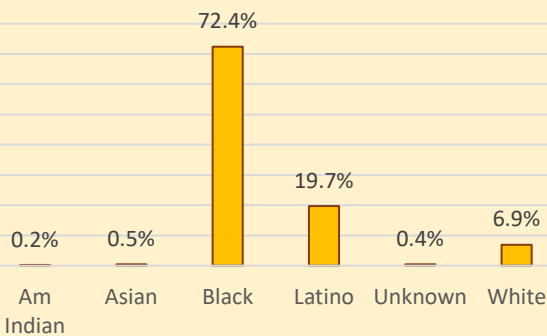

Sheriff's Daily Report

1/22/2024

Under the Custody of the Sheriff	
Total Male and Female	6,451
Jail Population	4,747
Community Corrections	1,704

Jail Population - Behind the Walls

Sheriff's Daily Report

1/22/2024

CCSO Population Demographics

In Confinement

Gender ID Distribution

Race Distribution

Age Distribution

Community Corrections

Gender ID Distribution

Race Distribution

Age Distribution