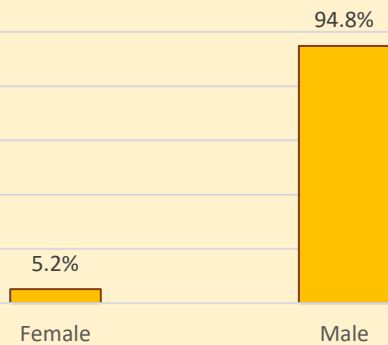

Sheriff's Daily Report

1/22/2024

Under the Custody of the Sheriff	
Total Male and Female	6,451
Jail Population	4,747
Community Corrections	1,704

Jail Population - Behind the Walls

Sheriff's Daily Report

1/22/2024

CCSO Population Demographics

In Confinement

Gender ID Distribution

Race Distribution

Age Distribution

Community Corrections

Gender ID Distribution

Race Distribution

Age Distribution