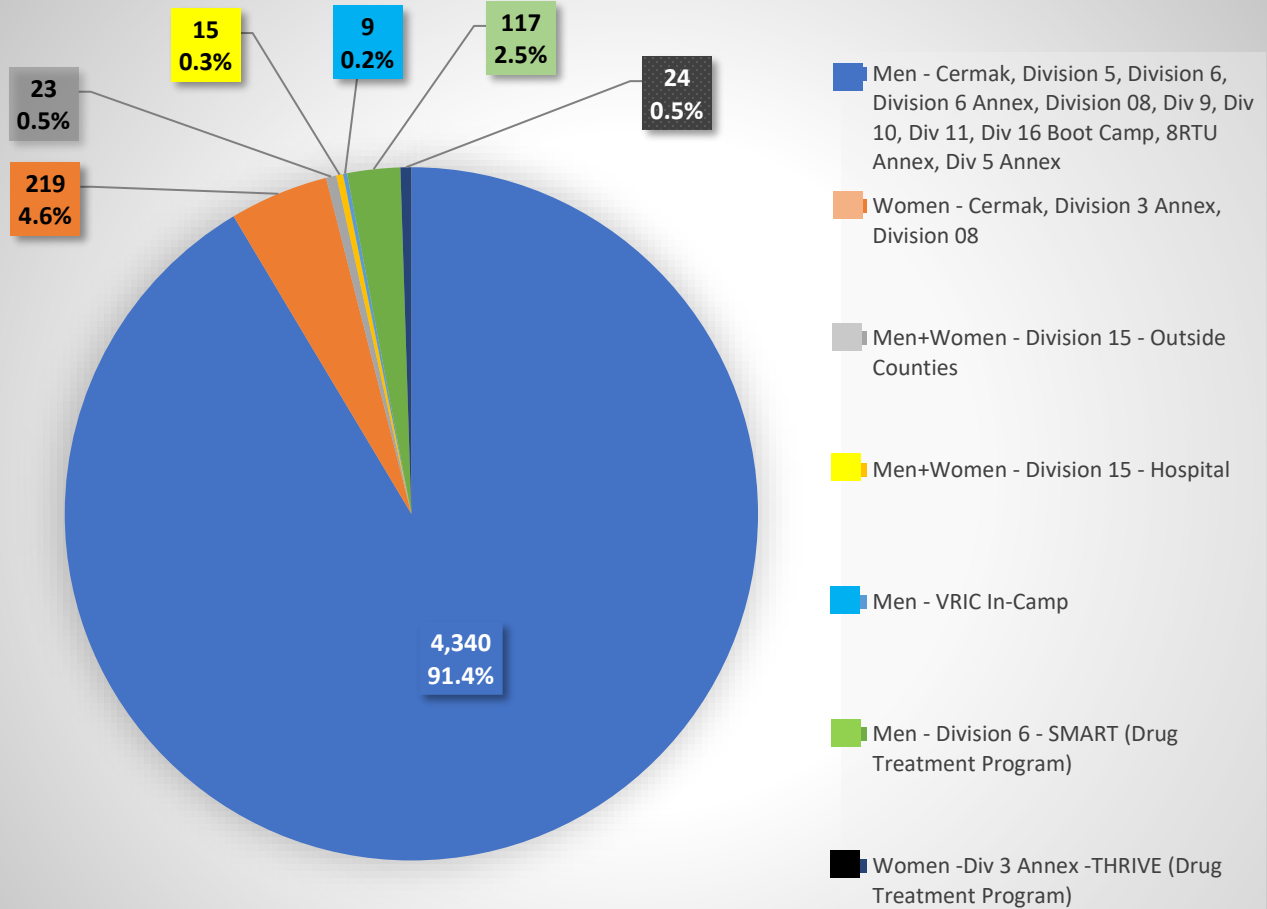

Sheriff's Daily Report

1/22/2024

Under the Custody of the Sheriff	
Total Male and Female	6,451
Jail Population	4,747
Community Corrections	1,704

Jail Population - Behind the Walls

Sheriff's Daily Report

1/22/2024

CCSO Population Demographics

In Confinement

Gender ID Distribution

Race Distribution

Age Distribution

Community Corrections

Gender ID Distribution

Race Distribution

Age Distribution