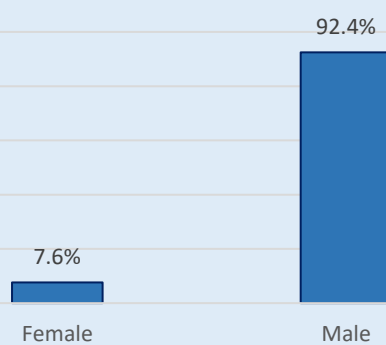

Sheriff's Daily Report

1/22/2024

Under the Custody of the Sheriff	
Total Male and Female	6,451
Jail Population	4,747
Community Corrections	1,704

Jail Population - Behind the Walls

Sheriff's Daily Report

1/22/2024

CCSO Population Demographics

In Confinement

Gender ID Distribution

Race Distribution

Age Distribution

Community Corrections

Gender ID Distribution

Race Distribution

Age Distribution