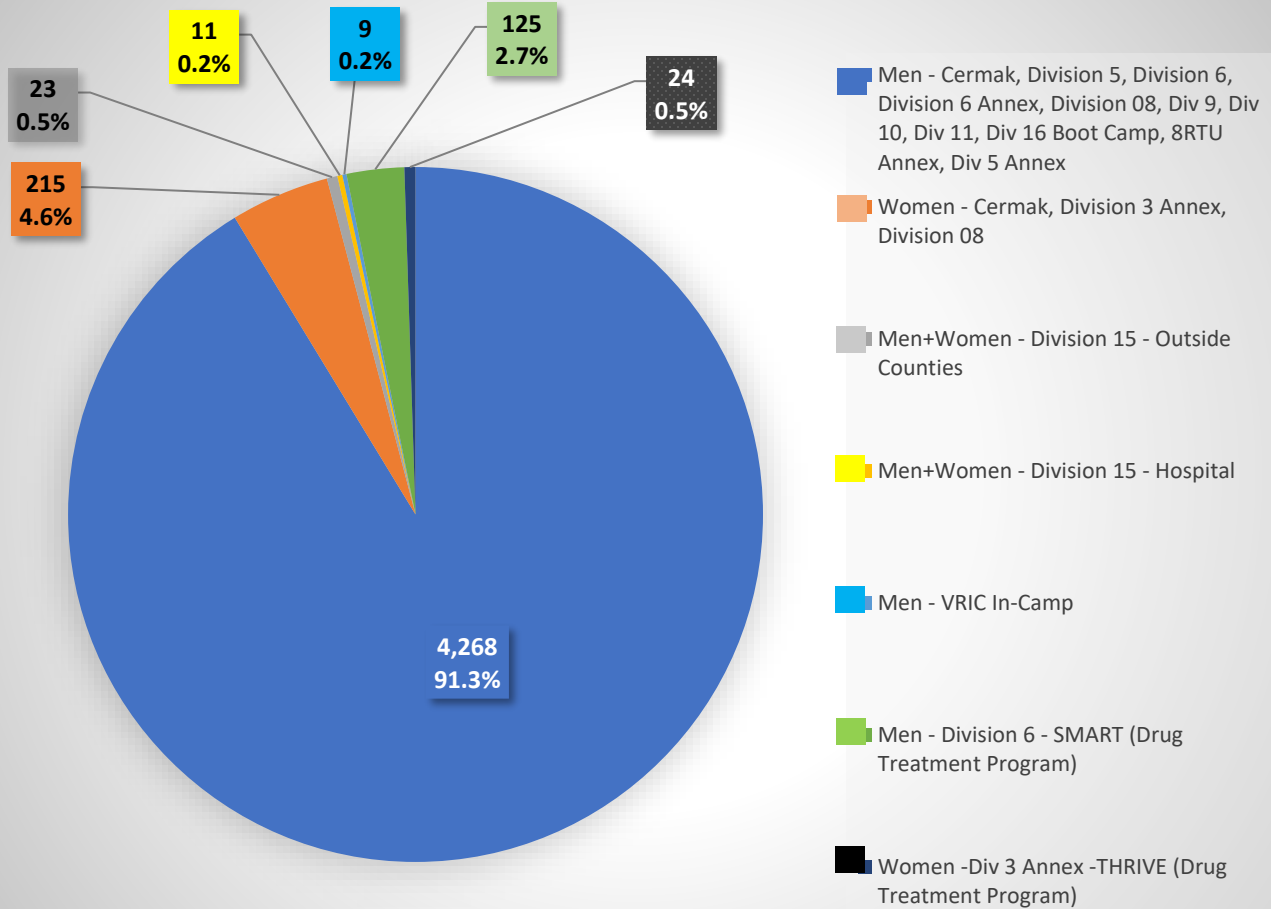

Sheriff's Daily Report

1/20/2024

Under the Custody of the Sheriff	
Total Male and Female	6,375
Jail Population	4,675
Community Corrections	1,700

Jail Population - Behind the Walls

Sheriff's Daily Report

1/20/2024

CCSO Population Demographics