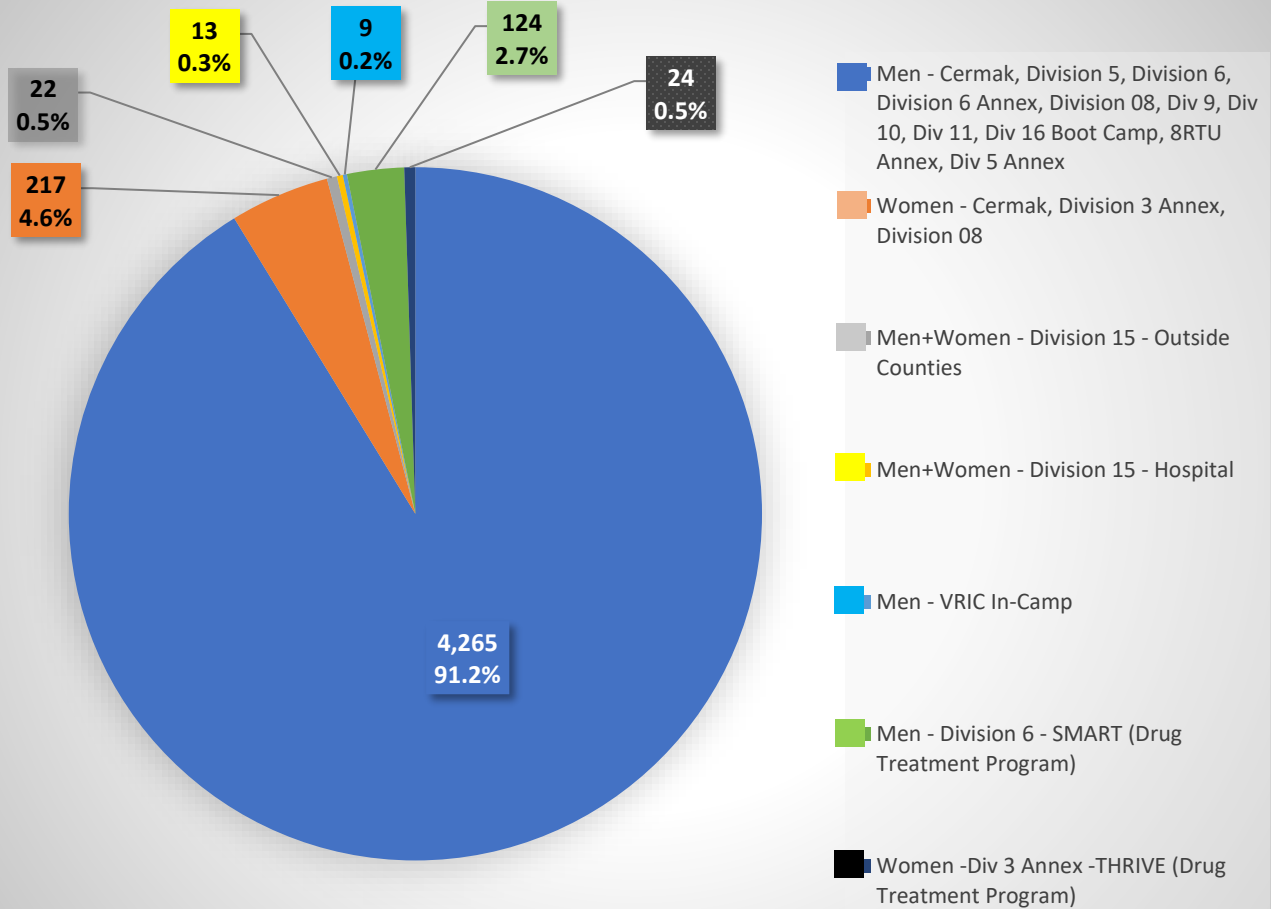

Sheriff's Daily Report

1/19/2024

Under the Custody of the Sheriff	
Total Male and Female	6,379
Jail Population	4,674
Community Corrections	1,705

Jail Population - Behind the Walls

Sheriff's Daily Report

1/19/2024

CCSO Population Demographics

In Confinement

Gender ID Distribution

Race Distribution

Age Distribution

Community Corrections

Gender ID Distribution

Race Distribution

Age Distribution