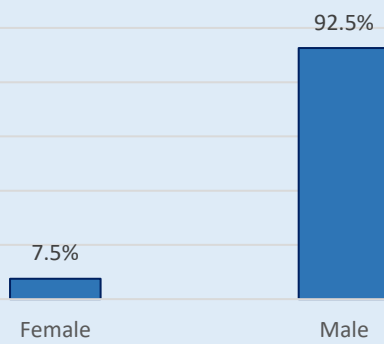

Sheriff's Daily Report

1/19/2024

Under the Custody of the Sheriff	
Total Male and Female	6,379
Jail Population	4,674
Community Corrections	1,705

Jail Population - Behind the Walls

Sheriff's Daily Report

1/19/2024

CCSO Population Demographics

In Confinement

Gender ID Distribution

Race Distribution

Age Distribution

Community Corrections

Gender ID Distribution

Race Distribution

Age Distribution