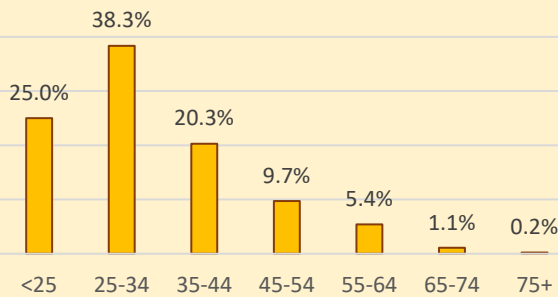

Sheriff's Daily Report

1/19/2024

Under the Custody of the Sheriff	
Total Male and Female	6,379
Jail Population	4,674
Community Corrections	1,705

Jail Population - Behind the Walls

Sheriff's Daily Report

1/19/2024

CCSO Population Demographics

In Confinement

Gender ID Distribution

Race Distribution

Age Distribution

Community Corrections

Gender ID Distribution

Race Distribution

Age Distribution