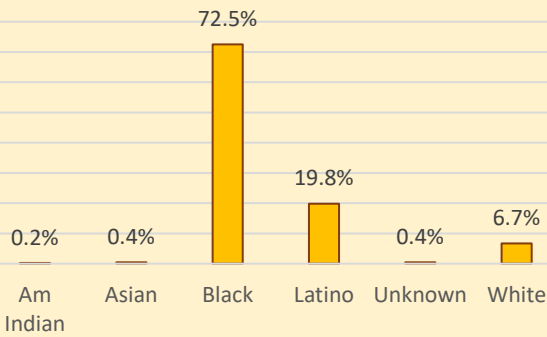

Sheriff's Daily Report

1/19/2024

Under the Custody of the Sheriff	
Total Male and Female	6,379
Jail Population	4,674
Community Corrections	1,705

Jail Population - Behind the Walls

Sheriff's Daily Report

1/19/2024

CCSO Population Demographics

In Confinement

Gender ID Distribution

Race Distribution

Age Distribution

Community Corrections

Gender ID Distribution

Race Distribution

Age Distribution