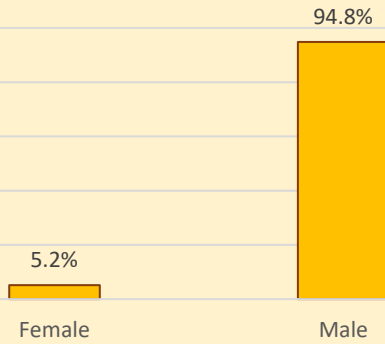

Sheriff's Daily Report

1/19/2024

Under the Custody of the Sheriff	
Total Male and Female	6,379
Jail Population	4,674
Community Corrections	1,705

Jail Population - Behind the Walls

Sheriff's Daily Report

1/19/2024

CCSO Population Demographics

In Confinement

Gender ID Distribution

Race Distribution

Age Distribution

Community Corrections

Gender ID Distribution

Race Distribution

Age Distribution