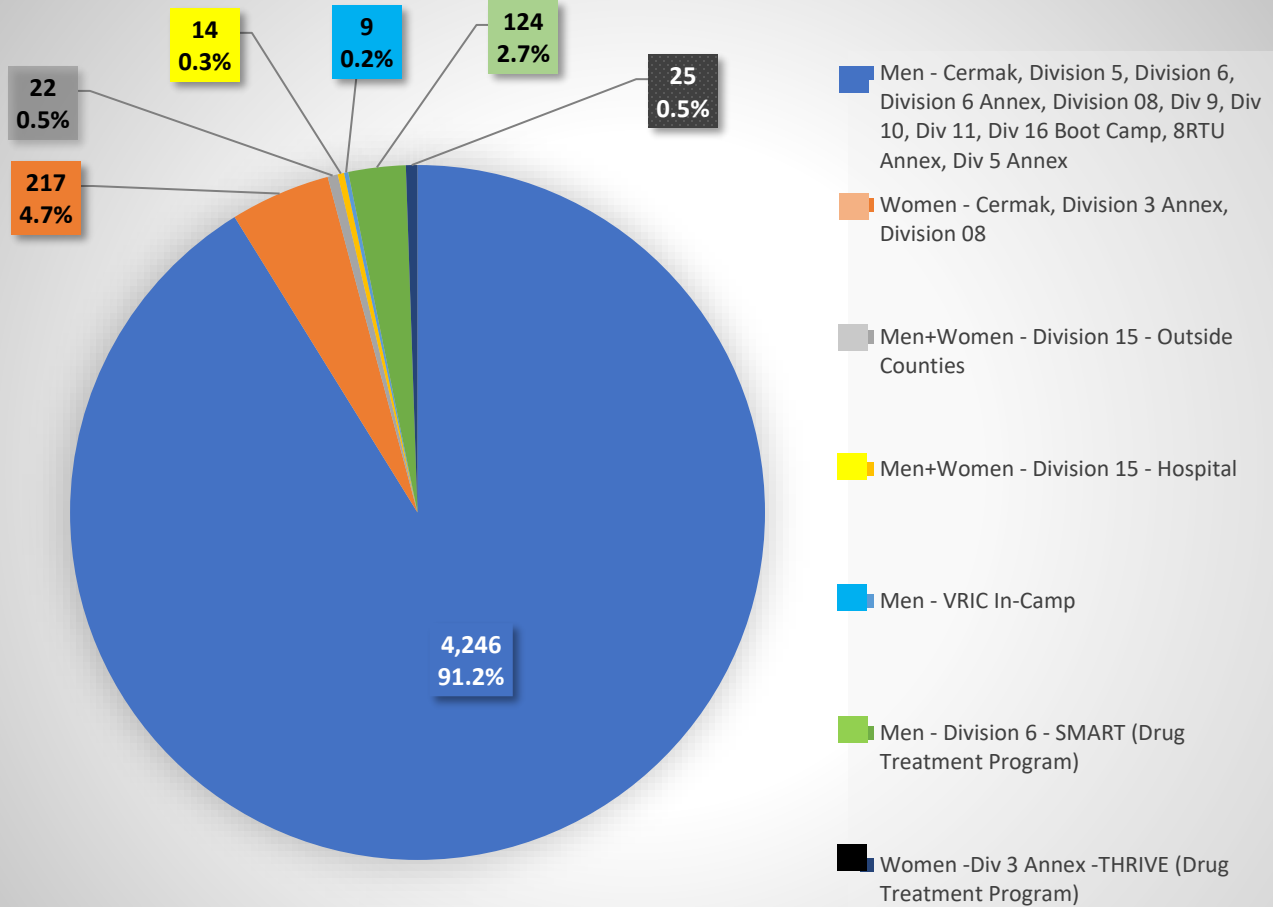

Sheriff's Daily Report

1/18/2024

Under the Custody of the Sheriff	
Total Male and Female	6,371
Jail Population	4,657
Community Corrections	1,714

Jail Population - Behind the Walls

Sheriff's Daily Report

1/18/2024

CCSO Population Demographics