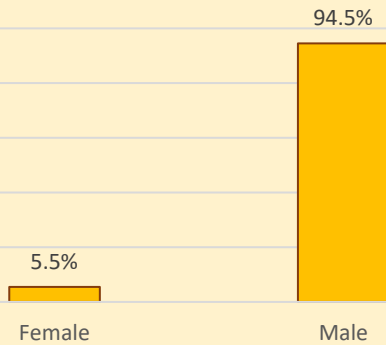

CCSO Population Demographics

In Confinement

Gender ID Distribution