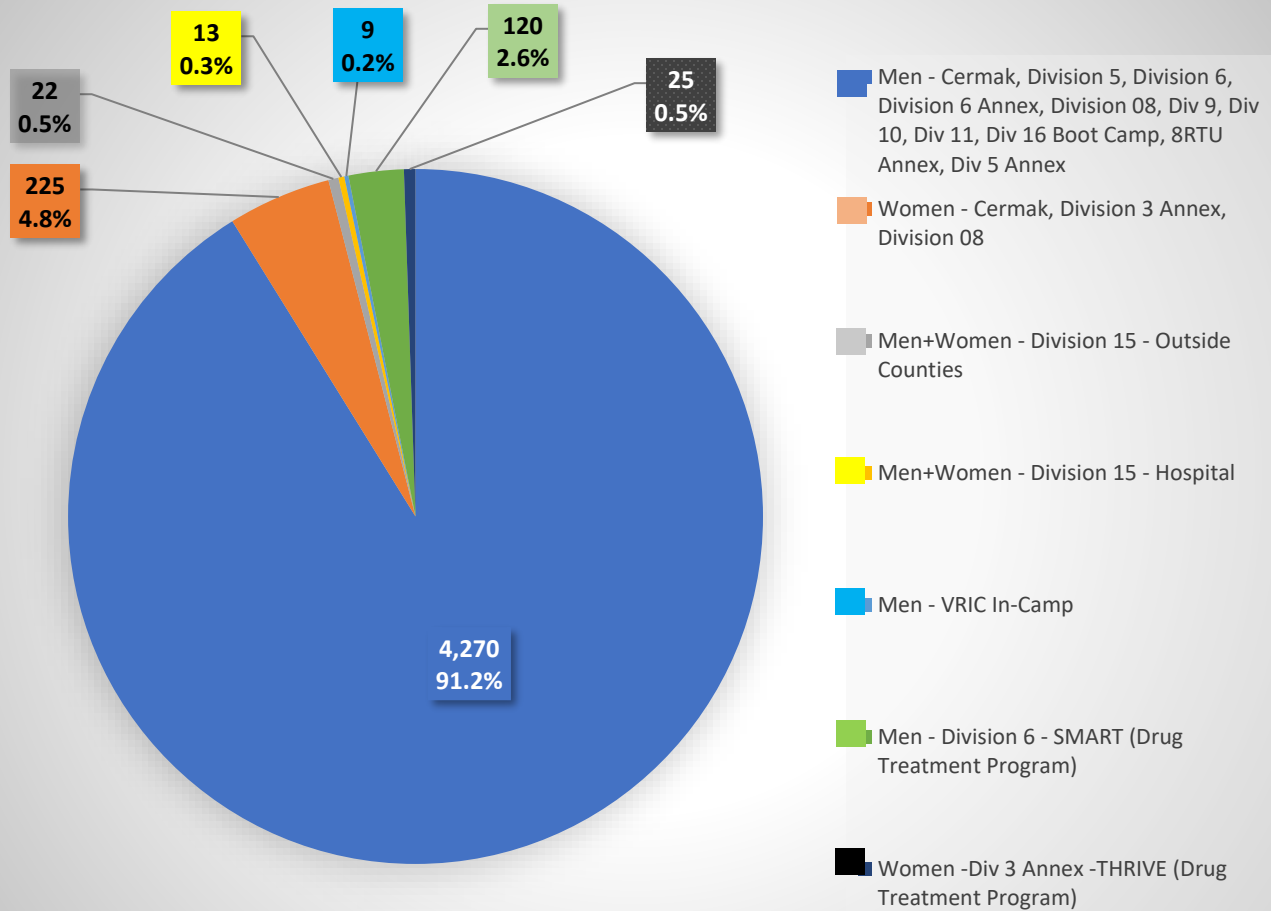

# Sheriff's Daily Report

## 1/17/2024

Under the Custody of the Sheriff	
Total Male and Female	6,411
Jail Population	4,684
Community Corrections	1,727

### Jail Population - Behind the Walls