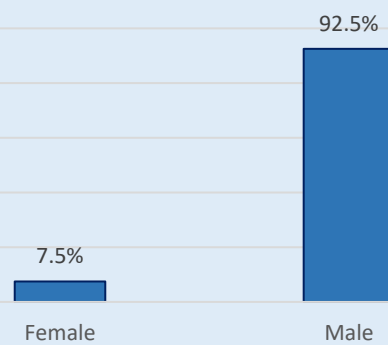

Sheriff's Daily Report

1/15/2024

Under the Custody of the Sheriff	
Total Male and Female	6,457
Jail Population	4,729
Community Corrections	1,728

Jail Population - Behind the Walls

Sheriff's Daily Report

1/15/2024

CCSO Population Demographics

In Confinement

Gender ID Distribution

Race Distribution

Age Distribution

Community Corrections

Gender ID Distribution

Race Distribution

Age Distribution