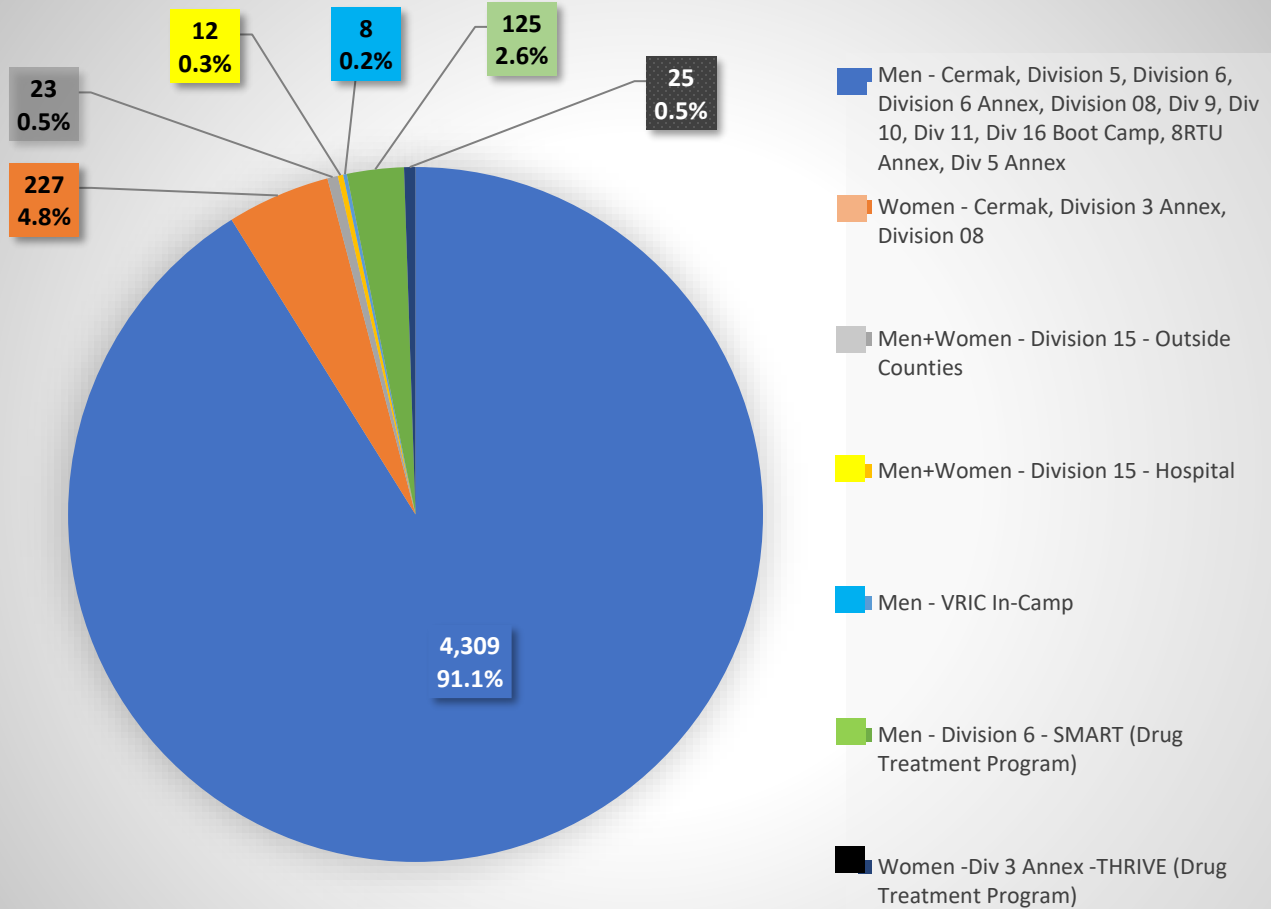

Sheriff's Daily Report

1/15/2024

Under the Custody of the Sheriff	
Total Male and Female	6,457
Jail Population	4,729
Community Corrections	1,728

Jail Population - Behind the Walls

Sheriff's Daily Report

1/15/2024

CCSO Population Demographics

In Confinement

Gender ID Distribution

Race Distribution

Age Distribution

Community Corrections

Gender ID Distribution

Race Distribution

Age Distribution