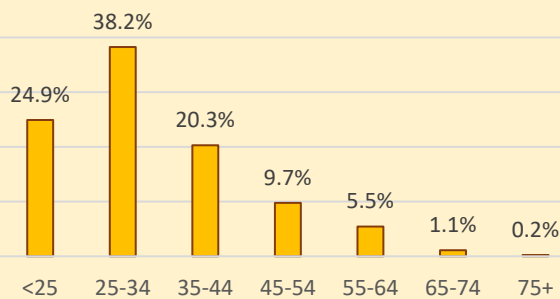

Sheriff's Daily Report

1/15/2024

Under the Custody of the Sheriff	
Total Male and Female	6,457
Jail Population	4,729
Community Corrections	1,728

Jail Population - Behind the Walls

Sheriff's Daily Report

1/15/2024

CCSO Population Demographics

In Confinement

Gender ID Distribution

Race Distribution

Age Distribution

Community Corrections

Gender ID Distribution

Race Distribution

Age Distribution