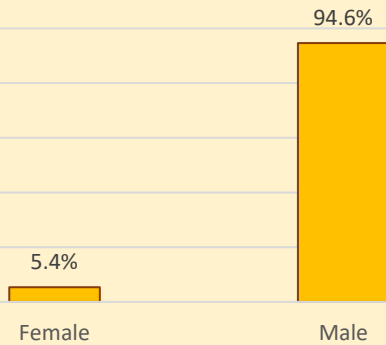

Sheriff's Daily Report

1/15/2024

Under the Custody of the Sheriff	
Total Male and Female	6,457
Jail Population	4,729
Community Corrections	1,728

Jail Population - Behind the Walls

Sheriff's Daily Report

1/15/2024

CCSO Population Demographics

In Confinement

Gender ID Distribution

Race Distribution

Age Distribution

Community Corrections

Gender ID Distribution

Race Distribution

Age Distribution