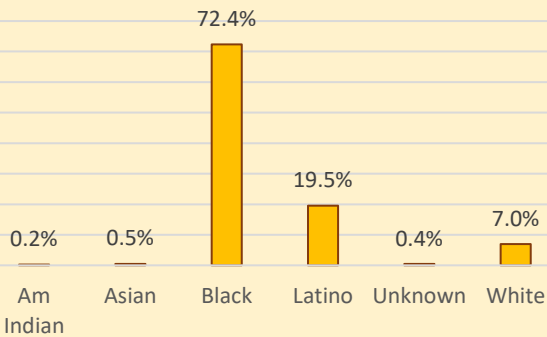

Sheriff's Daily Report

1/15/2024

Under the Custody of the Sheriff	
Total Male and Female	6,457
Jail Population	4,729
Community Corrections	1,728

Jail Population - Behind the Walls

Sheriff's Daily Report

1/15/2024

CCSO Population Demographics

In Confinement

Gender ID Distribution

Race Distribution

Age Distribution

Community Corrections

Gender ID Distribution

Race Distribution

Age Distribution