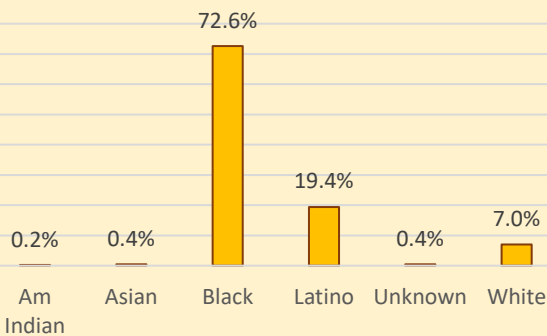

Sheriff's Daily Report

1/12/2024

Under the Custody of the Sheriff	
Total Male and Female	6,392
Jail Population	4,671
Community Corrections	1,721

Jail Population - Behind the Walls

Sheriff's Daily Report

1/12/2024

CCSO Population Demographics

In Confinement

Gender ID Distribution

Race Distribution

Age Distribution

Community Corrections

Gender ID Distribution

Race Distribution

Age Distribution