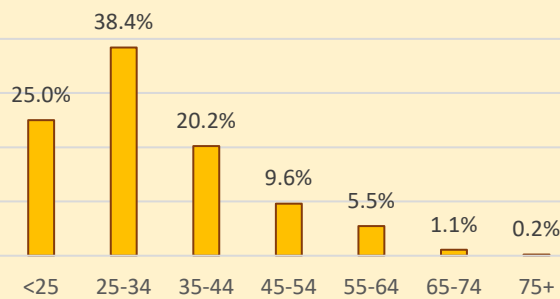

Sheriff's Daily Report

1/12/2024

Under the Custody of the Sheriff	
Total Male and Female	6,392
Jail Population	4,671
Community Corrections	1,721

Jail Population - Behind the Walls

Sheriff's Daily Report

1/12/2024

CCSO Population Demographics

In Confinement

Gender ID Distribution

Race Distribution

Age Distribution

Community Corrections

Gender ID Distribution

Race Distribution

Age Distribution