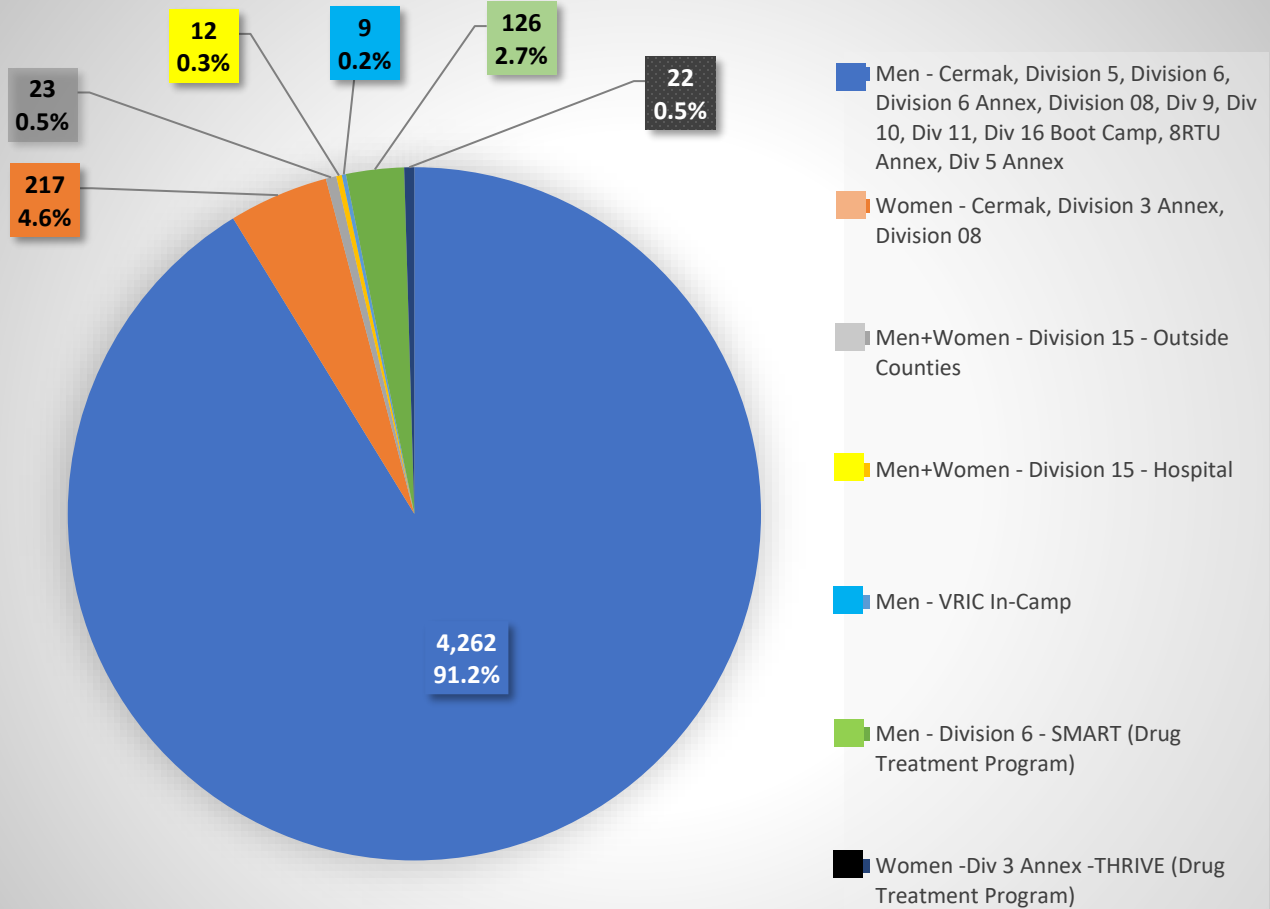

Sheriff's Daily Report

1/12/2024

Under the Custody of the Sheriff	
Total Male and Female	6,392
Jail Population	4,671
Community Corrections	1,721

Jail Population - Behind the Walls

Sheriff's Daily Report

1/12/2024

CCSO Population Demographics

In Confinement

Gender ID Distribution

Race Distribution

Age Distribution

Community Corrections

Gender ID Distribution

Race Distribution

Age Distribution