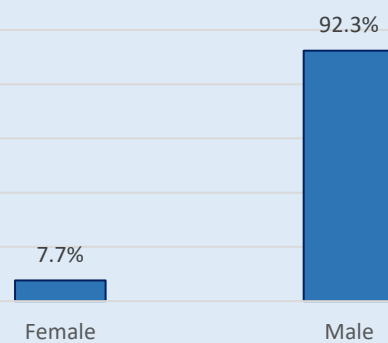

Sheriff's Daily Report

1/12/2024

Under the Custody of the Sheriff	
Total Male and Female	6,392
Jail Population	4,671
Community Corrections	1,721

Jail Population - Behind the Walls

Sheriff's Daily Report

1/12/2024

CCSO Population Demographics

In Confinement

Gender ID Distribution

Race Distribution

Age Distribution

Community Corrections

Gender ID Distribution

Race Distribution

Age Distribution