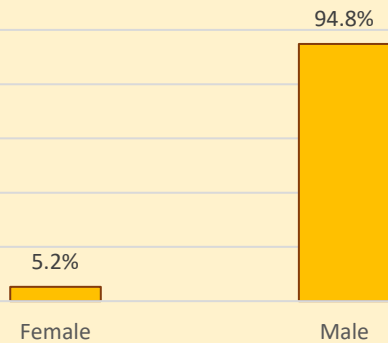

Sheriff's Daily Report

1/12/2024

Under the Custody of the Sheriff	
Total Male and Female	6,392
Jail Population	4,671
Community Corrections	1,721

Jail Population - Behind the Walls

Sheriff's Daily Report

1/12/2024

CCSO Population Demographics

In Confinement

Gender ID Distribution

Race Distribution

Age Distribution

Community Corrections

Gender ID Distribution

Race Distribution

Age Distribution