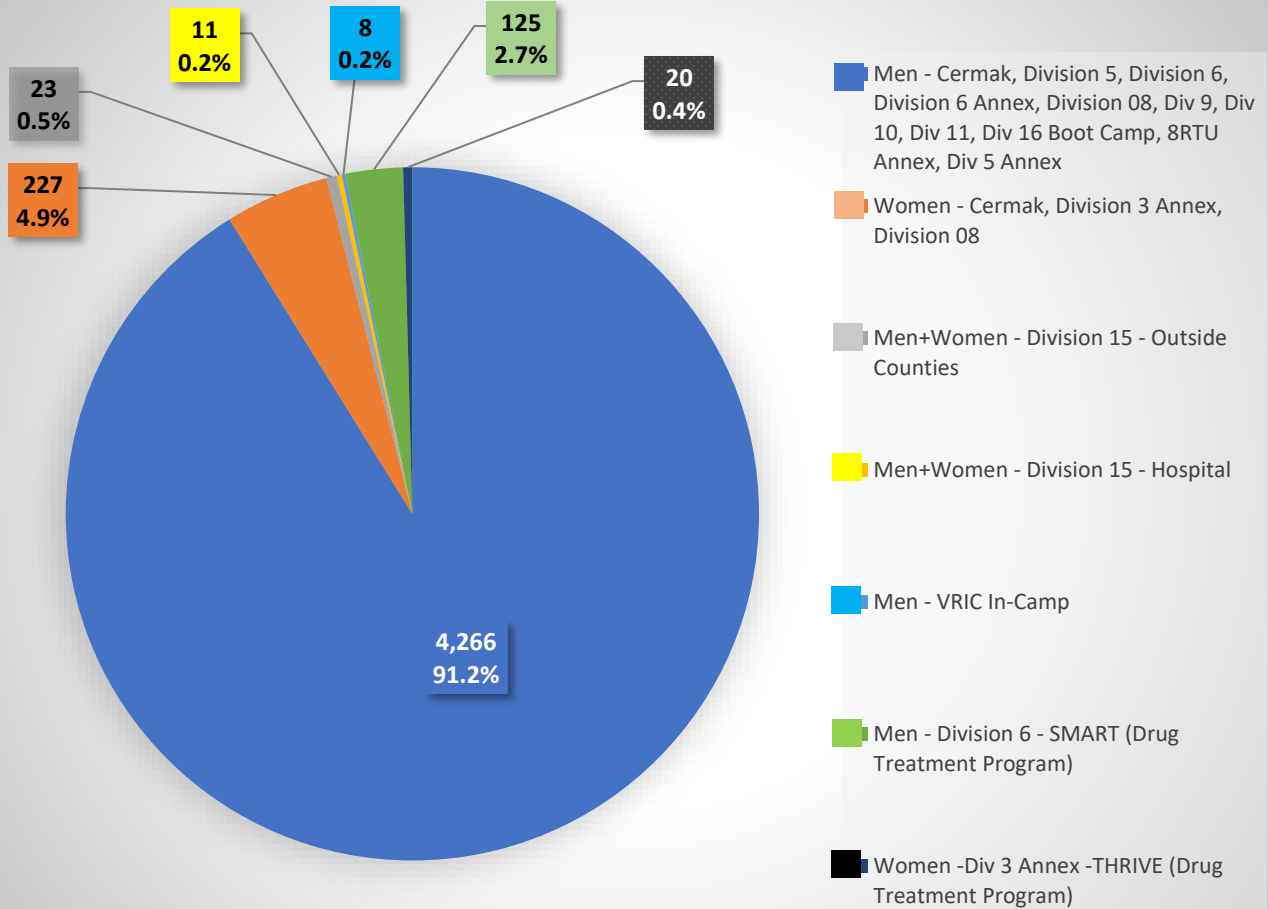

# Sheriff's Daily Report

1/10/2024

Under the Custody of the Sheriff	
<b>Total Male and Female</b>	<b>6,411</b>
Jail Population	4,680
Community Corrections	1,731

## Jail Population - Behind the Walls

### In Confinement

Gender ID Distribution

Race Distribution

Age Distribution