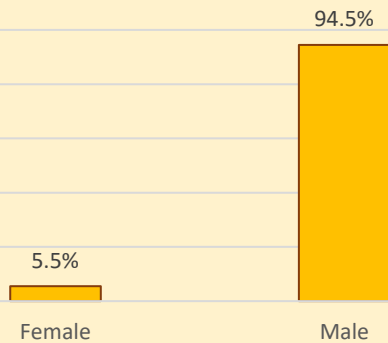

Sheriff's Daily Report

1/10/2024

CCSO Population Demographics

In Confinement

Gender ID Distribution