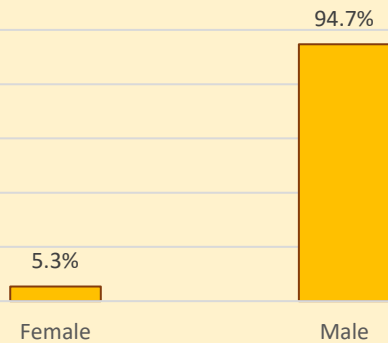

Sheriff's Daily Report

1/9/2024

Under the Custody of the Sheriff	
Total Male and Female	6,417
Jail Population	4,676
Community Corrections	1,741

Jail Population - Behind the Walls

Sheriff's Daily Report

1/9/2024

CCSO Population Demographics

In Confinement

Gender ID Distribution

Race Distribution

Age Distribution

Community Corrections

Gender ID Distribution

Race Distribution

Age Distribution