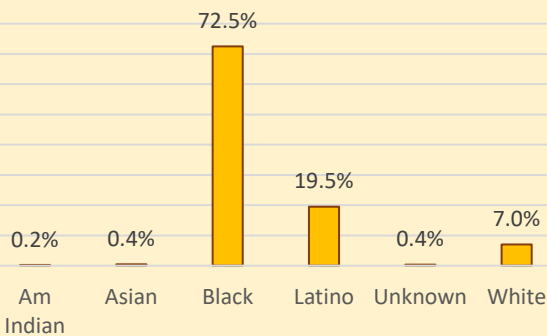

Sheriff's Daily Report

1/9/2024

Under the Custody of the Sheriff	
Total Male and Female	6,417
Jail Population	4,676
Community Corrections	1,741

Jail Population - Behind the Walls

Sheriff's Daily Report

1/9/2024

CCSO Population Demographics

In Confinement

Gender ID Distribution

Race Distribution

Age Distribution

Community Corrections

Gender ID Distribution

Race Distribution

Age Distribution