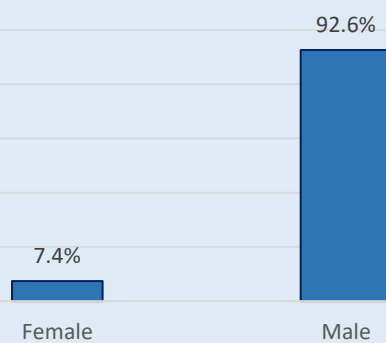

Sheriff's Daily Report

1/9/2024

Under the Custody of the Sheriff	
Total Male and Female	6,417
Jail Population	4,676
Community Corrections	1,741

Jail Population - Behind the Walls

Sheriff's Daily Report

1/9/2024

CCSO Population Demographics

In Confinement

Gender ID Distribution

Race Distribution

Age Distribution

Community Corrections

Gender ID Distribution

Race Distribution

Age Distribution