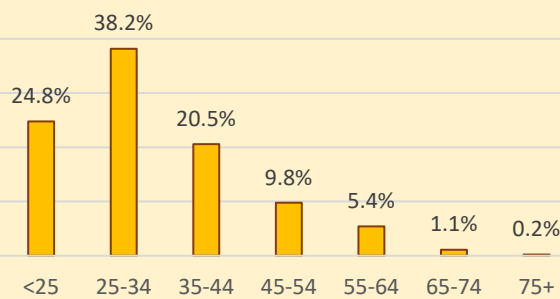

Sheriff's Daily Report

1/9/2024

Under the Custody of the Sheriff	
Total Male and Female	6,417
Jail Population	4,676
Community Corrections	1,741

Jail Population - Behind the Walls

Sheriff's Daily Report

1/9/2024

CCSO Population Demographics

In Confinement

Gender ID Distribution

Race Distribution

Age Distribution

Community Corrections

Gender ID Distribution

Race Distribution

Age Distribution