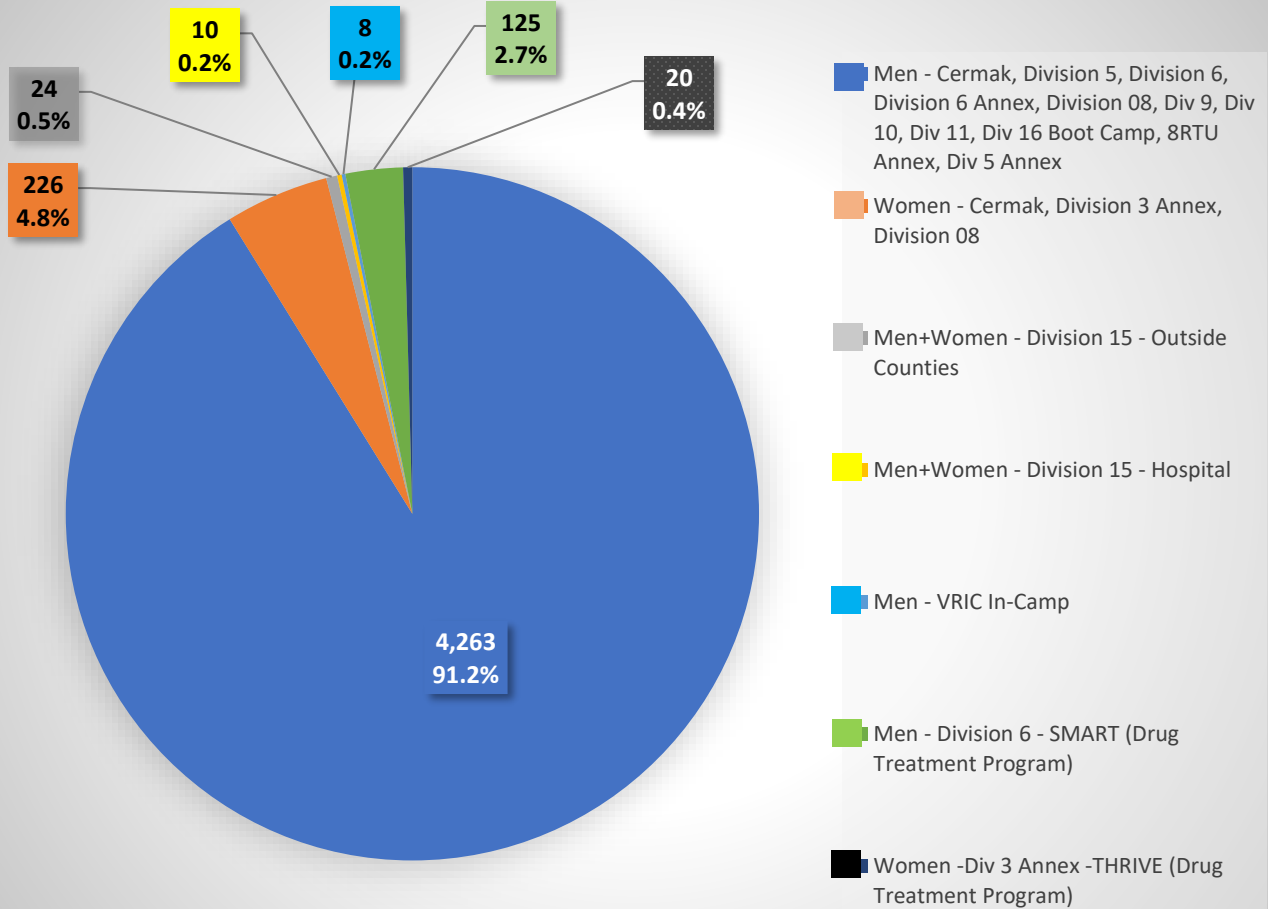

Sheriff's Daily Report

1/9/2024

Under the Custody of the Sheriff	
Total Male and Female	6,417
Jail Population	4,676
Community Corrections	1,741

Jail Population - Behind the Walls

Sheriff's Daily Report

1/9/2024

CCSO Population Demographics

In Confinement

Gender ID Distribution

Race Distribution

Age Distribution

Community Corrections

Gender ID Distribution

Race Distribution

Age Distribution