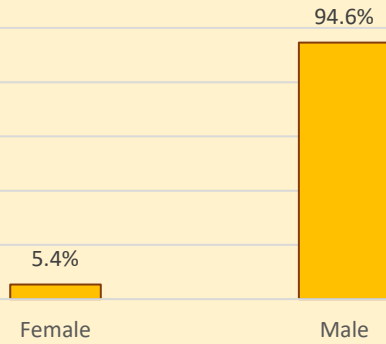

Sheriff's Daily Report

1/8/2024

Under the Custody of the Sheriff	
Total Male and Female	6,505
Jail Population	4,750
Community Corrections	1,755

Jail Population - Behind the Walls

Sheriff's Daily Report

1/8/2024

CCSO Population Demographics

In Confinement

Gender ID Distribution

Race Distribution

Age Distribution

Community Corrections

Gender ID Distribution

Race Distribution

Age Distribution