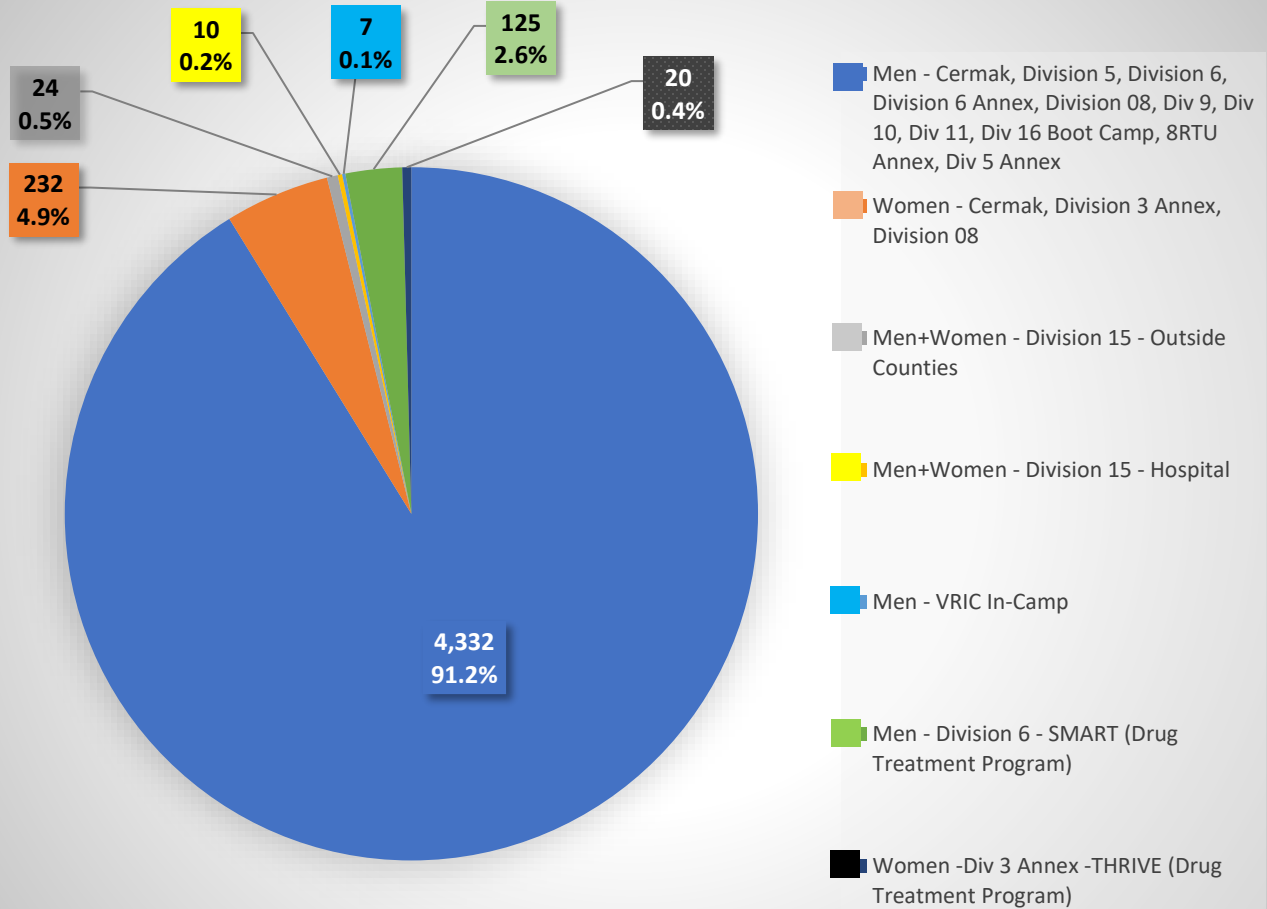

Sheriff's Daily Report

1/8/2024

Under the Custody of the Sheriff	
Total Male and Female	6,505
Jail Population	4,750
Community Corrections	1,755

Jail Population - Behind the Walls

Sheriff's Daily Report

1/8/2024

CCSO Population Demographics

In Confinement

Gender ID Distribution

Race Distribution

Age Distribution

Community Corrections

Gender ID Distribution

Race Distribution

Age Distribution