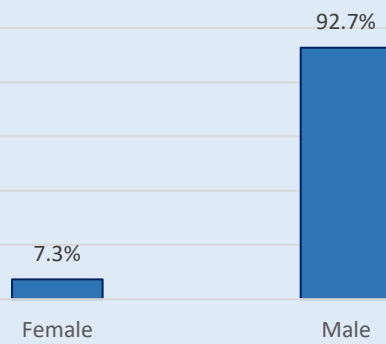

Sheriff's Daily Report

1/8/2024

Under the Custody of the Sheriff	
Total Male and Female	6,505
Jail Population	4,750
Community Corrections	1,755

Jail Population - Behind the Walls

Sheriff's Daily Report

1/8/2024

CCSO Population Demographics

In Confinement

Gender ID Distribution

Race Distribution

Age Distribution

Community Corrections

Gender ID Distribution

Race Distribution

Age Distribution