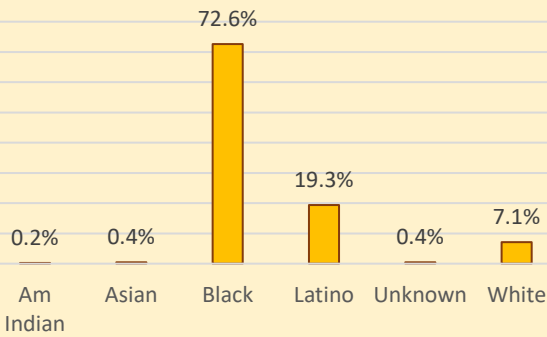

Sheriff's Daily Report

1/8/2024

Under the Custody of the Sheriff	
Total Male and Female	6,505
Jail Population	4,750
Community Corrections	1,755

Jail Population - Behind the Walls

Sheriff's Daily Report

1/8/2024

CCSO Population Demographics

In Confinement

Gender ID Distribution

Race Distribution

Age Distribution

Community Corrections

Gender ID Distribution

Race Distribution

Age Distribution