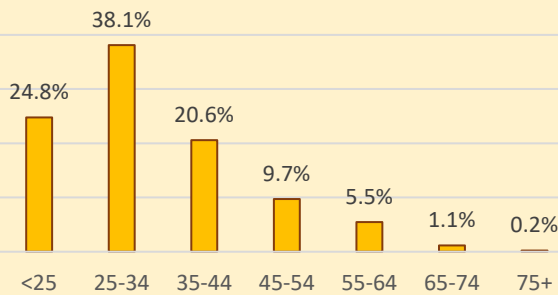

Sheriff's Daily Report

1/8/2024

Under the Custody of the Sheriff	
Total Male and Female	6,505
Jail Population	4,750
Community Corrections	1,755

Jail Population - Behind the Walls

Sheriff's Daily Report

1/8/2024

CCSO Population Demographics

In Confinement

Gender ID Distribution

Race Distribution

Age Distribution

Community Corrections

Gender ID Distribution

Race Distribution

Age Distribution